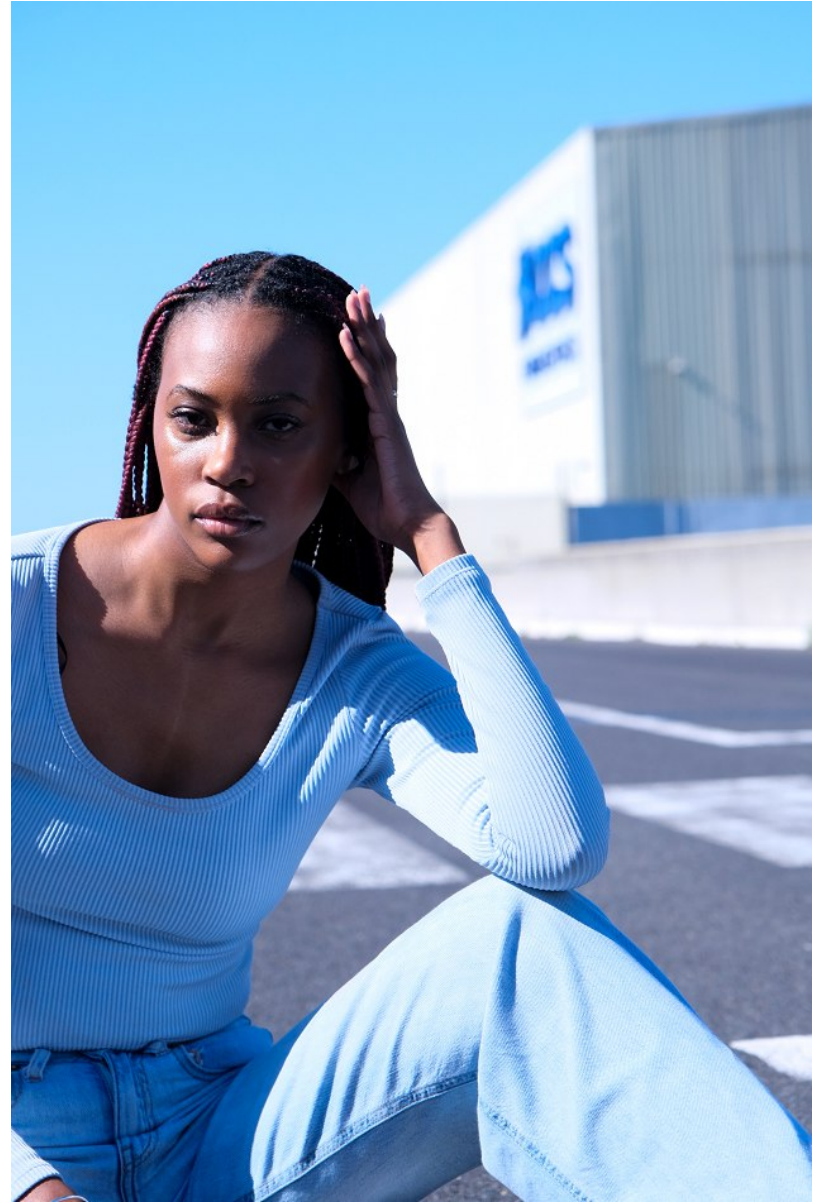

NANDI BANDA

Height: 170cm Bust: 79cm Waist: 67cm Hips: 91cm Shoe: 6 UK Hair: Black Eyes: Brown