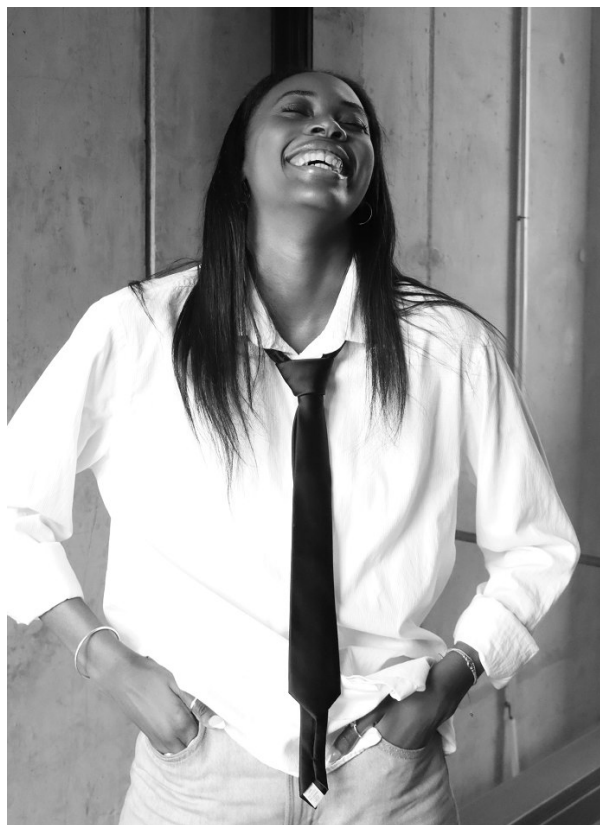

**citizen**  
*A Division Of Boss Models*

**NANDI BANDA**

Height: 170cm Bust: 79cm Waist: 67cm Hips: 91cm Shoe: 6 UK Hair: Black Eyes: Brown

**citizen**  
*A Division Of Boss Models*

**NANDI BANDA**

Height: 170cm Bust: 79cm Waist: 67cm Hips: 91cm Shoe: 6 UK Hair: Black Eyes: Brown