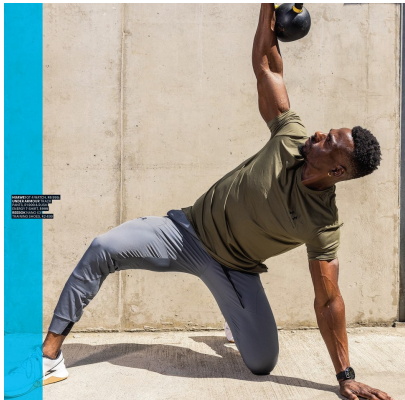

## TRESOR MPUKUTA

Height: 183cm Chest: 105cm Waist: 82cm Suit: 42 R Shoe: 9 UK Hair: Black Eyes: Brown