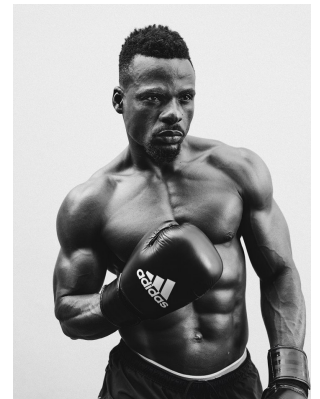

# citizen

A Division Of Boss Models

## TRESOR MPUKUTA

Height: 183cm Chest: 105cm Waist: 82cm Suit: 42 R Shoe: 9 UK Hair: Black Eyes: Brown

# citizen

*A Division Of Boss Models*