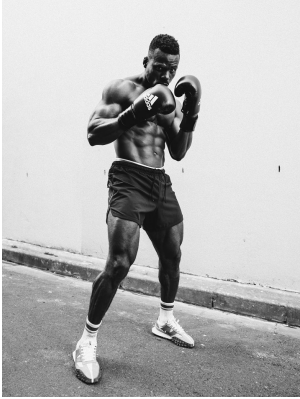

citizen

A Division Of Boss Models

TRESOR MPUKUTA

Height: 183cm Chest: 105cm Waist: 82cm Suit: 42 R Shoe: 9 UK Hair: Black Eyes: Brown