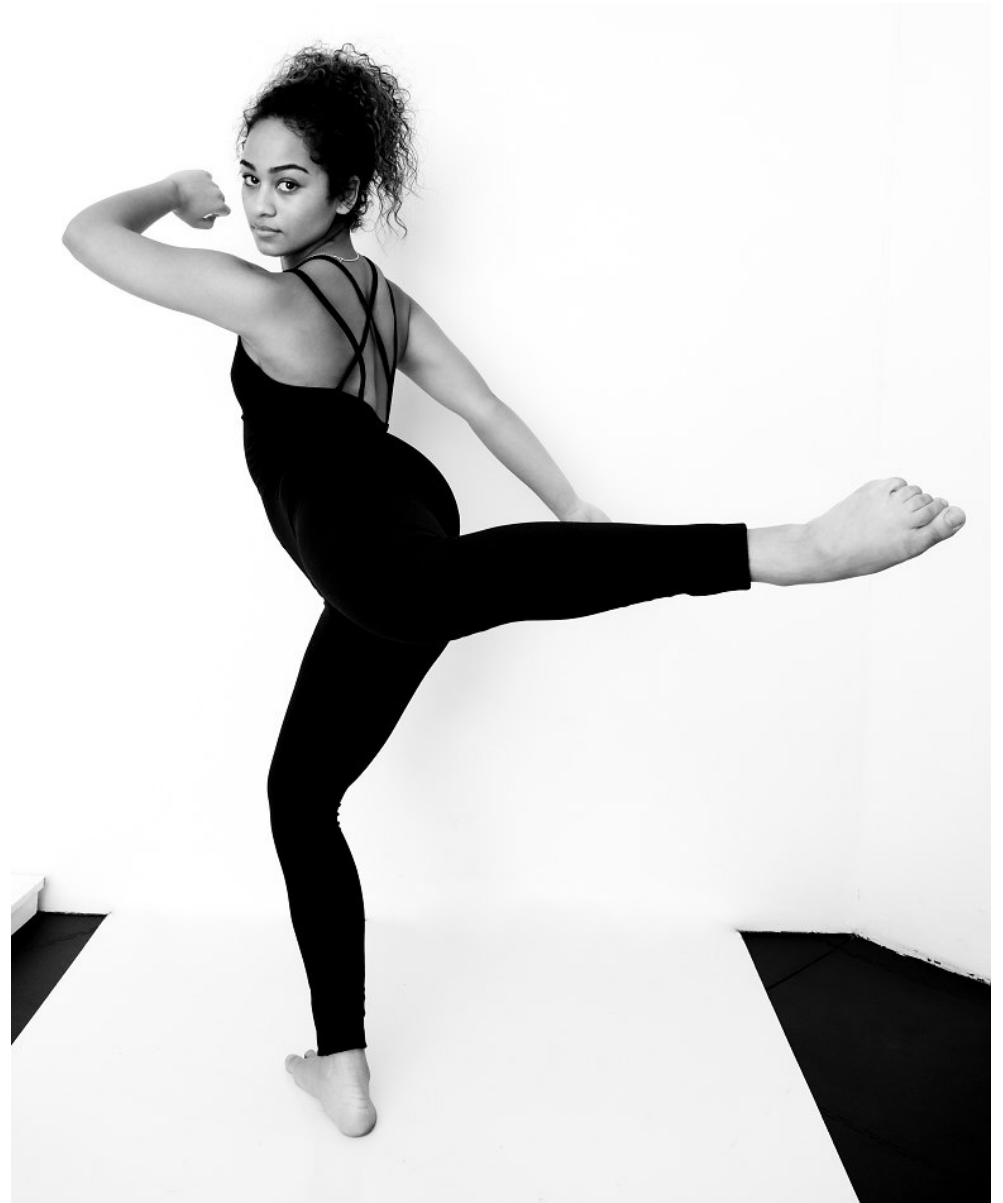

JESS BREDENKAMP

Height: 159cm Bust: 76cm Waist: 66cm Hips: 94cm Shoe: 4 UK Hair: Brown Eyes: Hazel