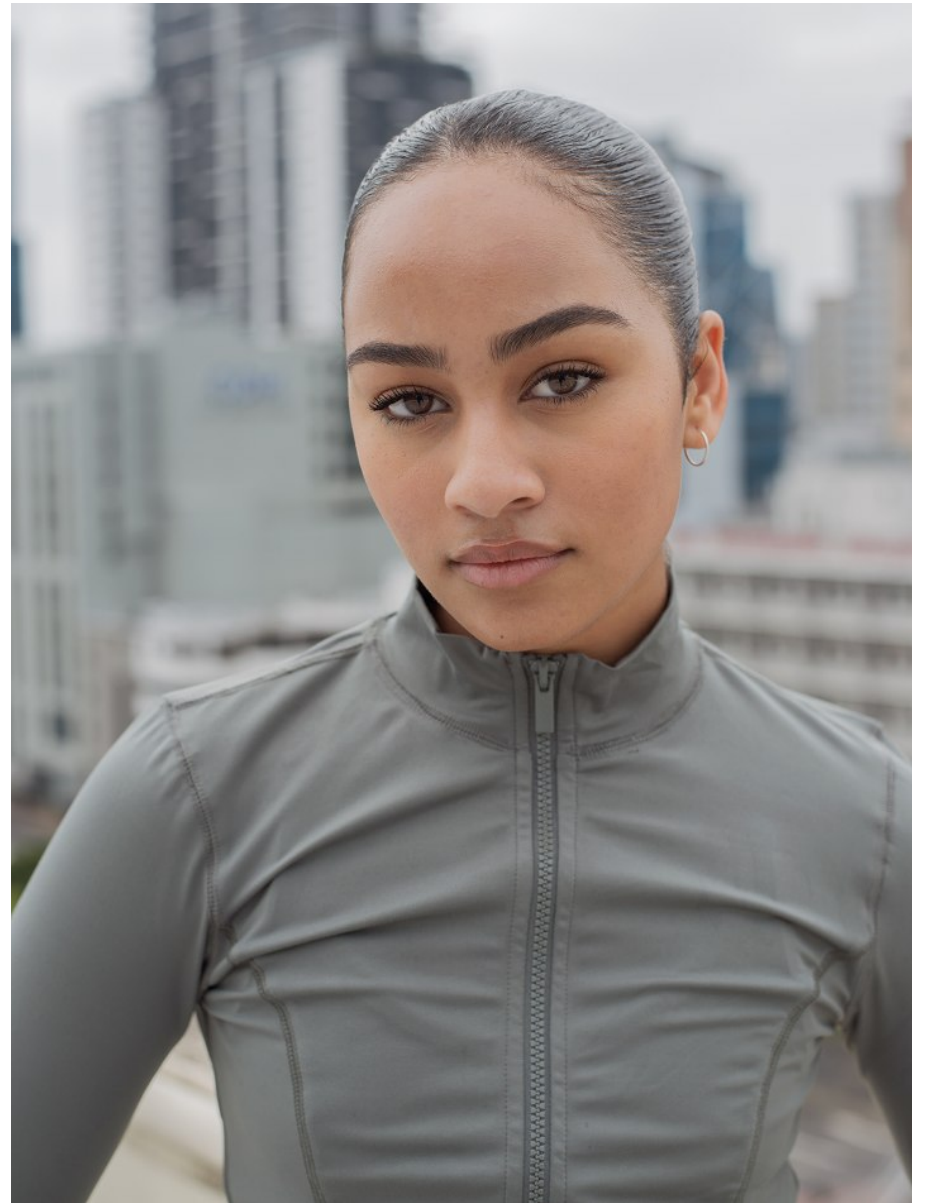

citizen
A Division Of Boss Models

JESS BREDENKAMP

Height: 159cm Bust: 79cm Waist: 67cm Hips: 95cm Shoe: 4 UK Hair: Brown Eyes: Hazel

JESS BREDENKAMP

Height: 159cm Bust: 79cm Waist: 67cm Hips: 95cm Shoe: 4 UK Hair: Brown Eyes: Hazel

JESS BREDENKAMP

Height: 159cm Bust: 79cm Waist: 67cm Hips: 95cm Shoe: 4 UK Hair: Brown Eyes: Hazel

citizen
A Division Of Boss Models

JESS BREDENKAMP

Height: 159cm Bust: 79cm Waist: 67cm Hips: 95cm Shoe: 4 UK Hair: Brown Eyes: Hazel

citizen
A Division Of Boss Models

JESS BREDENKAMP

Height: 159cm Bust: 79cm Waist: 67cm Hips: 95cm Shoe: 4 UK Hair: Brown Eyes: Hazel

citizen
A Division Of Boss Models

JESS BREDEKAMP

Height: 159cm Bust: 79cm Waist: 67cm Hips: 95cm Shoe: 4 UK Hair: Brown Eyes: Hazel