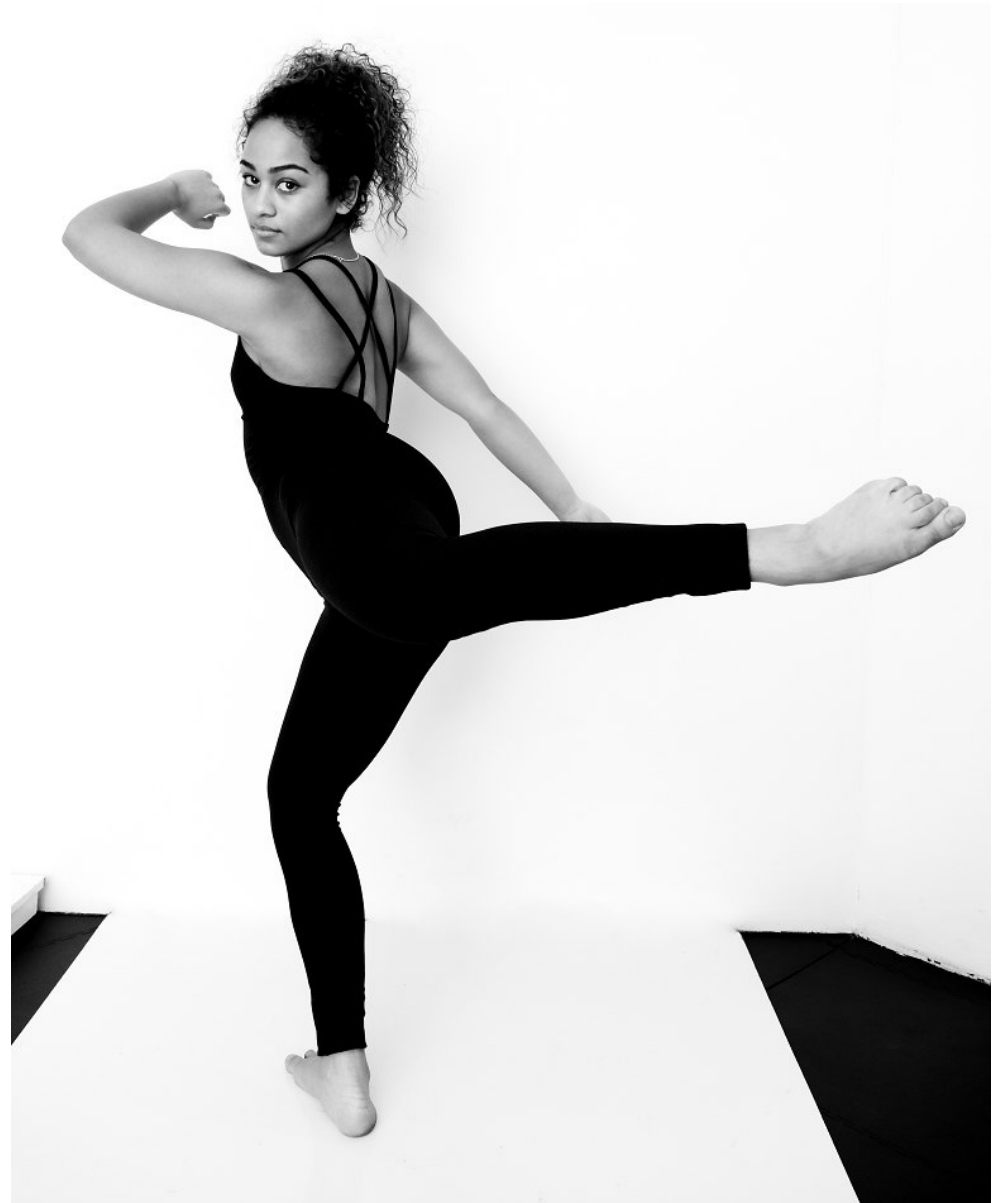

citizen
A Division Of Boss Models

JESS BREDENKAMP

Height: 159cm Bust: 79cm Waist: 67cm Hips: 95cm Shoe: 4 UK Hair: Brown Eyes: Hazel

JESS BREDENKAMP

Height: 159cm Bust: 79cm Waist: 67cm Hips: 95cm Shoe: 4 UK Hair: Brown Eyes: Hazel

JESS BREDENKAMP

Height: 159cm Bust: 79cm Waist: 67cm Hips: 95cm Shoe: 4 UK Hair: Brown Eyes: Hazel

citizen
A Division Of Boss Models

JESS BREDENKAMP

Height: 159cm Bust: 79cm Waist: 67cm Hips: 95cm Shoe: 4 UK Hair: Brown Eyes: Hazel

citizen
A Division Of Boss Models

JESS BREDENKAMP

Height: 159cm Bust: 79cm Waist: 67cm Hips: 95cm Shoe: 4 UK Hair: Brown Eyes: Hazel

citizen
A Division Of Boss Models

JESS BREDEKAMP

Height: 159cm Bust: 79cm Waist: 67cm Hips: 95cm Shoe: 4 UK Hair: Brown Eyes: Hazel

JESS BREDEKAMP

Height: 159cm Bust: 79cm Waist: 67cm Hips: 95cm Shoe: 4 UK Hair: Brown Eyes: Hazel

citizen
A Division Of Boss Models

JESS BREDEKAMP

Height: 159cm Bust: 79cm Waist: 67cm Hips: 95cm Shoe: 4 UK Hair: Brown Eyes: Hazel