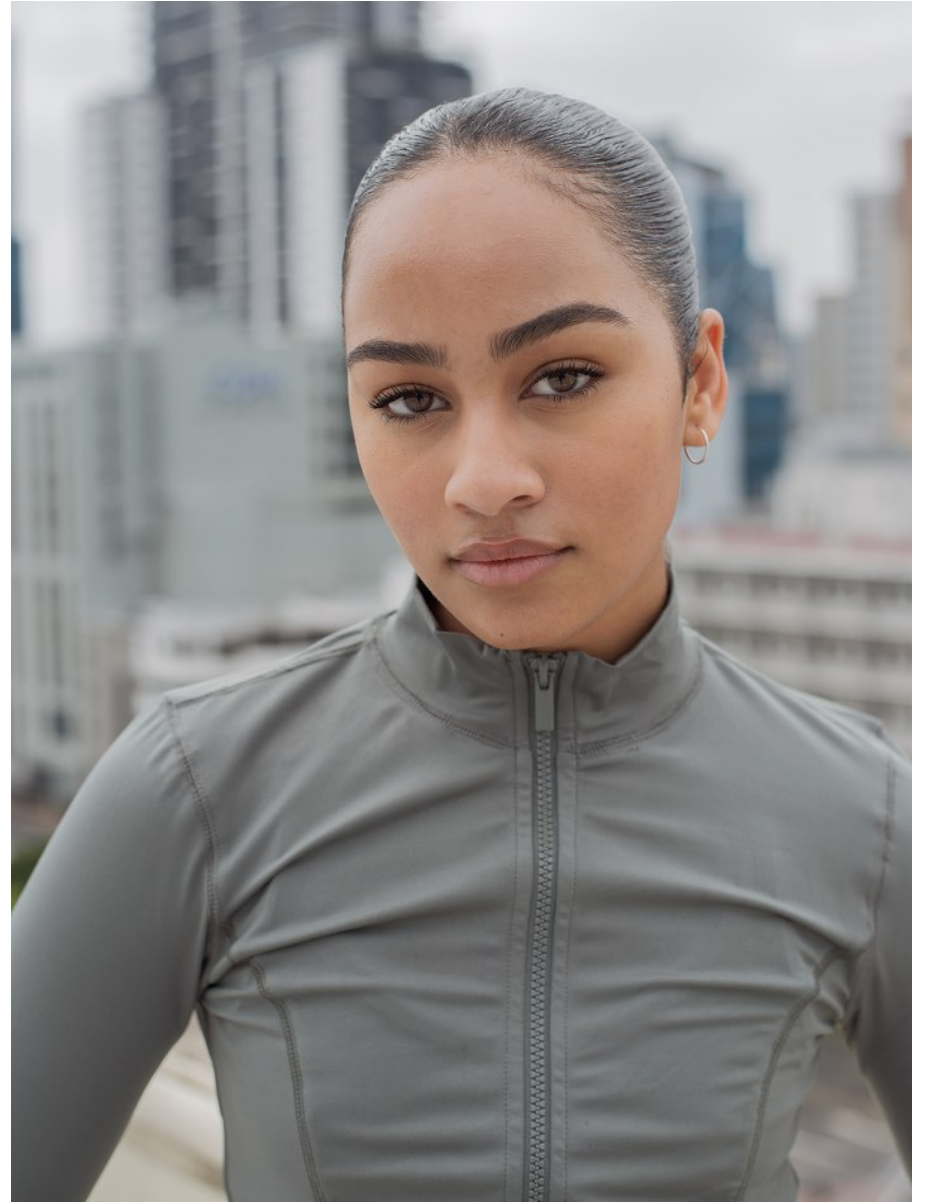

JESS BREDENKAMP

Height: 159cm Bust: 76cm Waist: 66cm Hips: 94cm Shoe: 4 UK Hair: Brown Eyes: Hazel