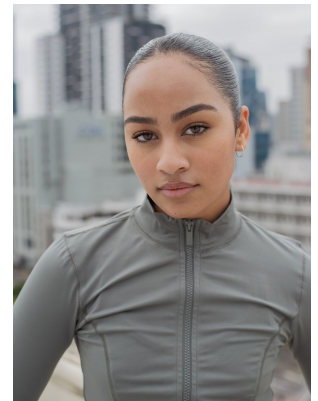

citizen

A Division Of Boss Models

JESS BREDENKAMP

Height: 159cm Bust: 76cm Waist: 66cm Hips: 94cm Shoe: 4 UK Hair: Brown Eyes: Hazel

citizen

A Division Of Boss Models

JESS BREDENKAMP

Height: 159cm Bust: 76cm Waist: 66cm Hips: 94cm Shoe: 4 UK Hair: Brown Eyes: Hazel