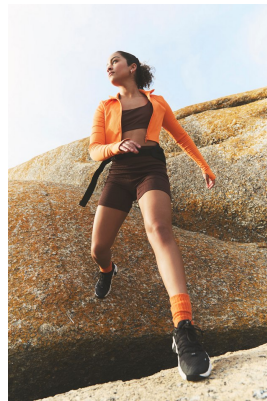

# citizen

*A Division Of Boss Models*

## JESS BREDENKAMP

Height: 159cm Bust: 76cm Waist: 66cm Hips: 94cm Shoe: 4 UK Hair: Brown Eyes: Hazel

# **citizen**

*A Division Of Boss Models*