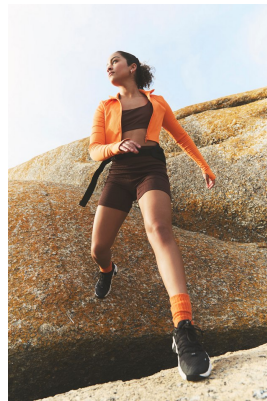

citizen

A Division Of Boss Models

JESS BREDENKAMP

Height: 159cm Bust: 76cm Waist: 66cm Hips: 94cm Shoe: 4 UK Hair: Brown Eyes: Hazel

citizen

A Division Of Boss Models

JESS BREDENKAMP

Height: 159cm Bust: 76cm Waist: 66cm Hips: 94cm Shoe: 4 UK Hair: Brown Eyes: Hazel