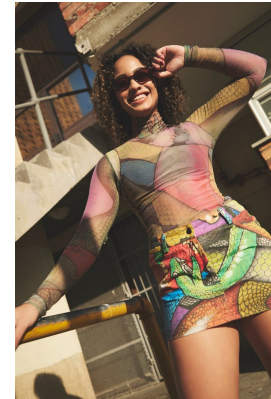

# citizen

*A Division Of Boss Models*

## JESS BREDEKAMP

Height: 159cm Bust: 79cm Waist: 67cm Hips: 95cm Shoe: 4 UK Hair: Brown Eyes: Hazel

# **citizen**

*A Division Of Boss Models*