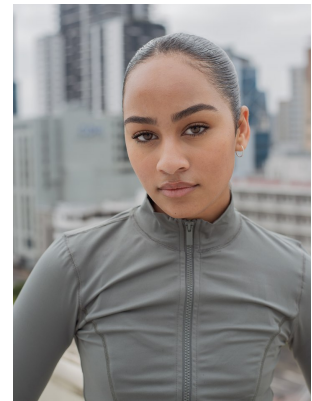

# citizen

*A Division Of Boss Models*

## JESS BREDENKAMP

Height: 159cm Bust: 76cm Waist: 66cm Hips: 94cm Shoe: 4 UK Hair: Brown Eyes: Hazel