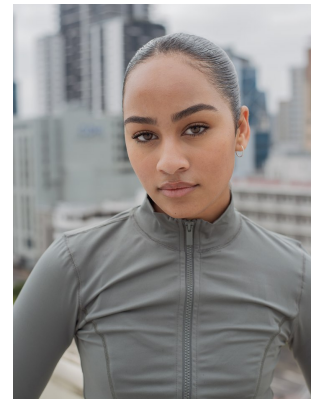

# citizen

*A Division Of Boss Models*

## JESS BREDEKAMP

Height: 159cm Bust: 79cm Waist: 67cm Hips: 95cm Shoe: 4 UK Hair: Brown Eyes: Hazel