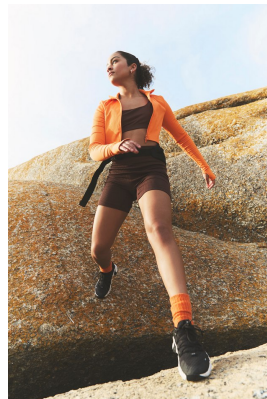

# citizen

*A Division Of Boss Models*

## JESS BREDEKAMP

Height: 159cm Bust: 79cm Waist: 67cm Hips: 95cm Shoe: 4 UK Hair: Brown Eyes: Hazel

# **citizen**

*A Division Of Boss Models*