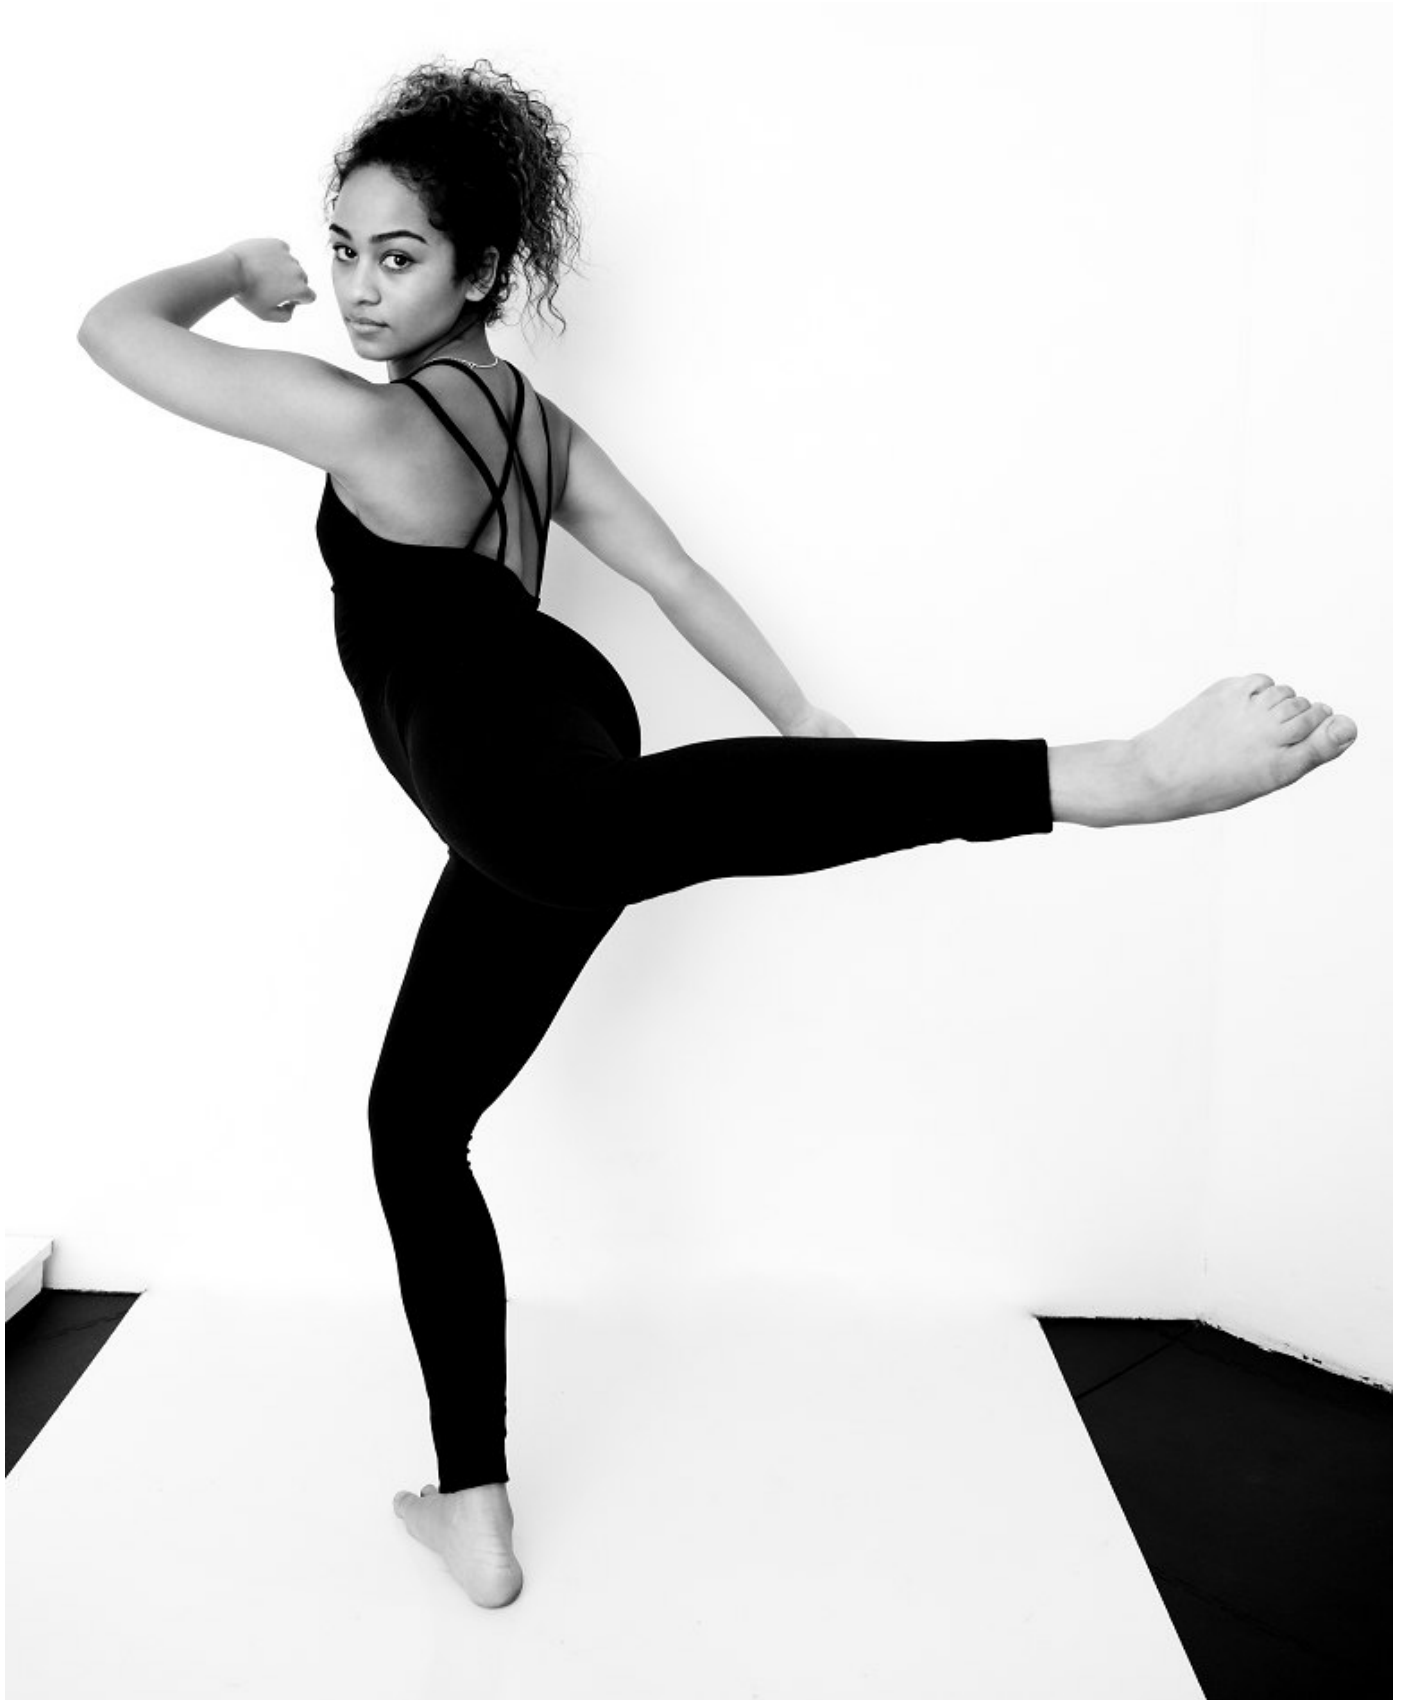

citizen
A Division Of Boss Models

JESS BREDENKAMP

Height: 159cm Bust: 76cm Waist: 66cm Hips: 94cm Shoe: 4 UK Hair: Brown Eyes: Hazel