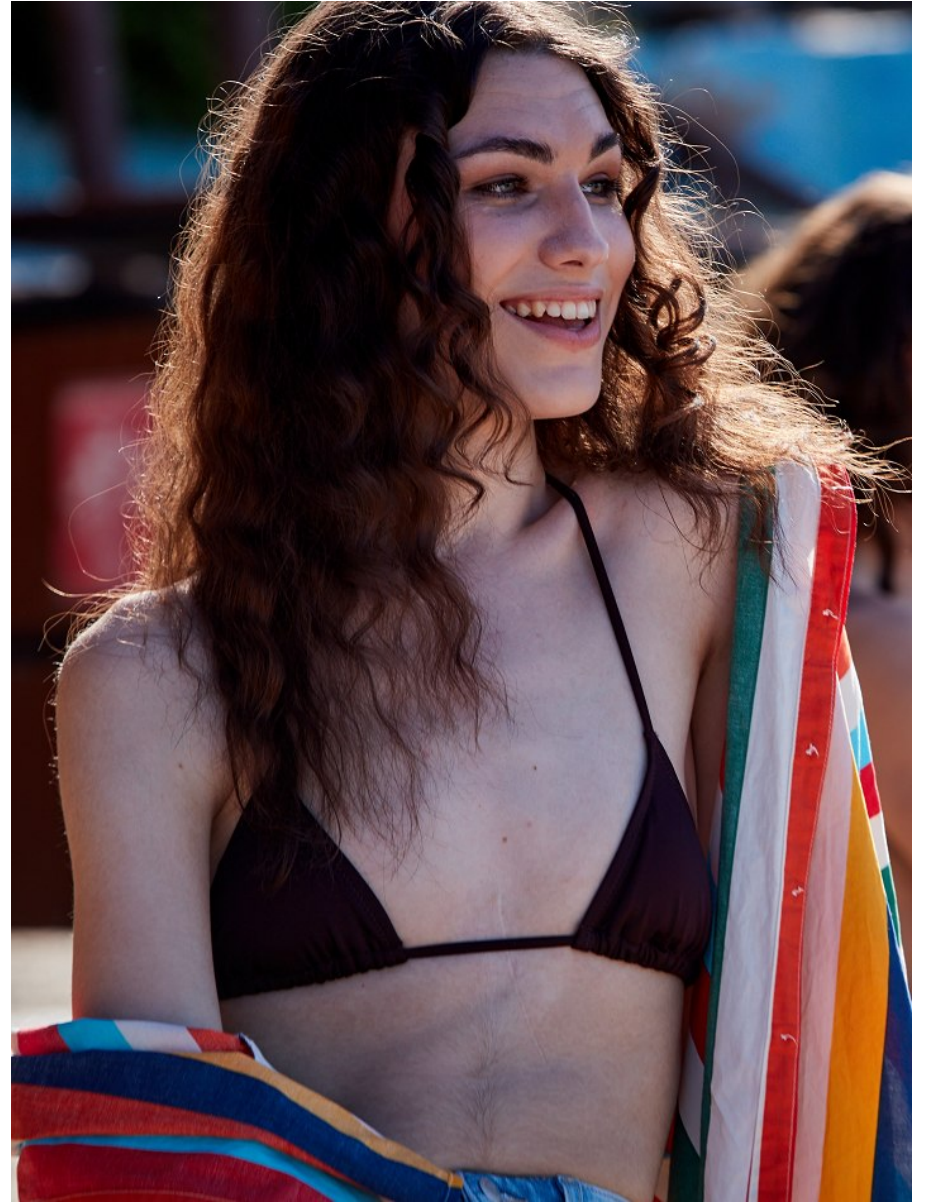

citizen
A Division Of Boss Models

WILLOW RYDER

Height: 184cm Bust: 80cm Waist: 66cm Hips: 92cm Shoe: 9 UK Hair: Brunette Eyes: Blue/Green

WILLOW RYDER

Height: 184cm Bust: 80cm Waist: 66cm Hips: 92cm Shoe: 9 UK Hair: Brunette Eyes: Blue/Green

WILLOW RYDER

Height: 184cm Bust: 80cm Waist: 66cm Hips: 92cm Shoe: 9 UK Hair: Brunette Eyes: Blue/Green

citizen
A Division Of Boss Models

WILLOW RYDER

Height: 184cm Bust: 80cm Waist: 66cm Hips: 92cm Shoe: 9 UK Hair: Brunette Eyes: Blue/Green

WILLOW RYDER

Height: 184cm Bust: 80cm Waist: 66cm Hips: 92cm Shoe: 9 UK Hair: Brunette Eyes: Blue/Green

WILLOW RYDER

Height: 184cm Bust: 80cm Waist: 66cm Hips: 92cm Shoe: 9 UK Hair: Brunette Eyes: Blue/Green