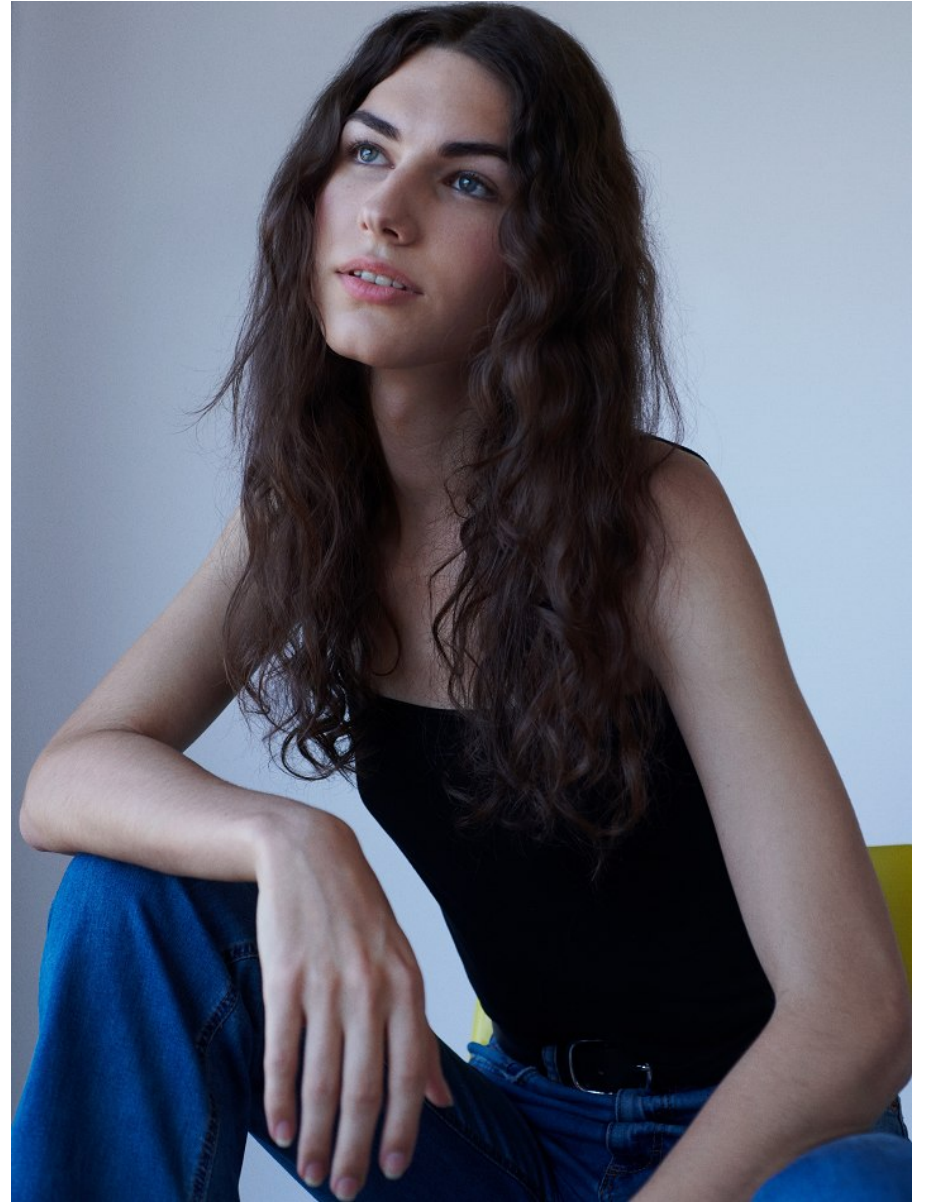

citizen
A Division Of Boss Models

WILLOW RYDER

Height: 184cm Bust: 80cm Waist: 66cm Hips: 92cm Shoe: 9 UK Hair: Brunette Eyes: Blue/Green