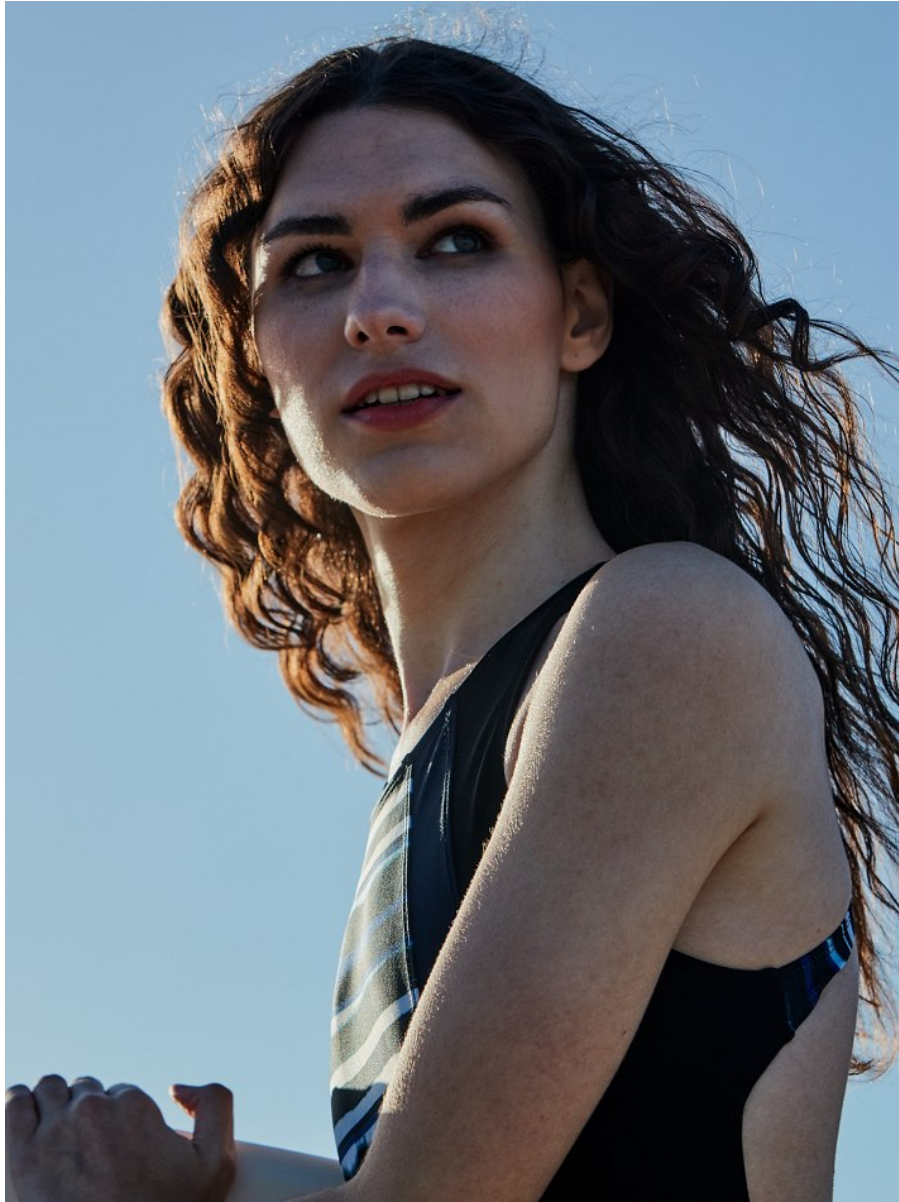

citizen
A Division Of Boss Models

WILLOW RYDER

Height: 184cm Bust: 80cm Waist: 66cm Hips: 92cm Shoe: 9 UK Hair: Brunette Eyes: Blue/Green

WILLOW RYDER

Height: 184cm Bust: 80cm Waist: 66cm Hips: 92cm Shoe: 9 UK Hair: Brunette Eyes: Blue/Green

WILLOW RYDER

Height: 184cm Bust: 80cm Waist: 66cm Hips: 92cm Shoe: 9 UK Hair: Brunette Eyes: Blue/Green

citizen
A Division Of Boss Models

WILLOW RYDER

Height: 184cm Bust: 80cm Waist: 66cm Hips: 92cm Shoe: 9 UK Hair: Brunette Eyes: Blue/Green

WILLOW RYDER

Height: 184cm Bust: 80cm Waist: 66cm Hips: 92cm Shoe: 9 UK Hair: Brunette Eyes: Blue/Green

WILLOW RYDER

Height: 184cm Bust: 80cm Waist: 66cm Hips: 92cm Shoe: 9 UK Hair: Brunette Eyes: Blue/Green