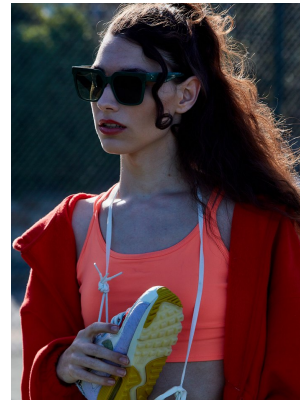

# **citizen**

*A Division Of Boss Models*

## **WILLOW RYDER**

Height: 184cm Bust: 80cm Waist: 66cm Hips: 92cm Shoe: 9 UK Hair: Brunette Eyes: Blue/Green

**citizen**  
*A Division Of Boss Models*

**WILLOW RYDER**

Height: 184cm Bust: 80cm Waist: 66cm Hips: 92cm Shoe: 9 UK Hair: Brunette Eyes: Blue/Green