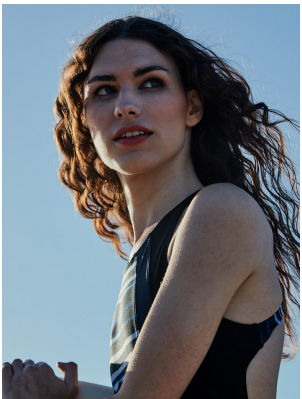

# **citizen**

*A Division Of Boss Models*

## **WILLOW RYDER**

Height: 184cm Bust: 80cm Waist: 66cm Hips: 92cm Shoe: 9 UK Hair: Brunette Eyes: Blue/Green

**citizen**  
*A Division Of Boss Models*

**WILLOW RYDER**

Height: 184cm Bust: 80cm Waist: 66cm Hips: 92cm Shoe: 9 UK Hair: Brunette Eyes: Blue/Green