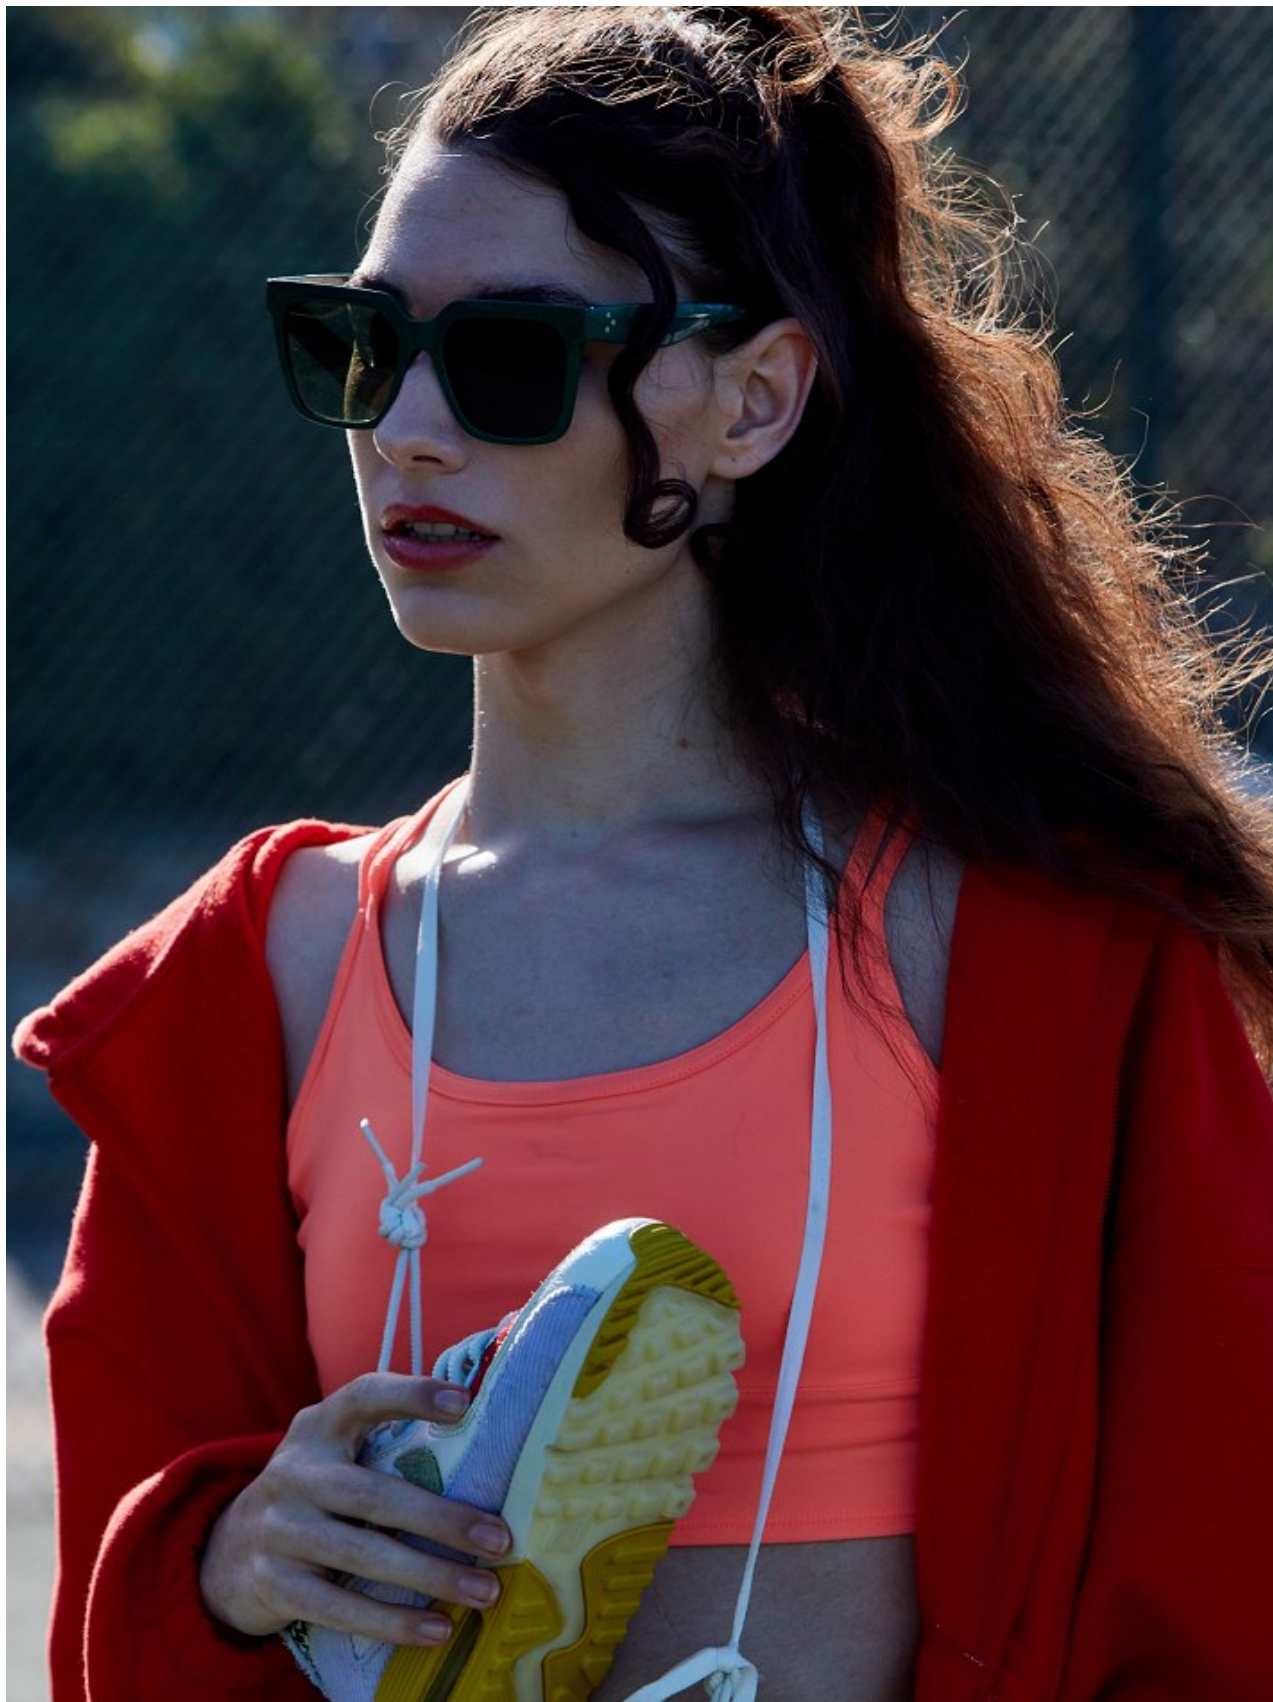

**citizen**  
*A Division Of Boss Models*

**WILLOW RYDER**

Height: 184cm Bust: 80cm Waist: 66cm Hips: 92cm Shoe: 9 UK Hair: Brunette Eyes: Blue/Green

**citizen**  
*A Division Of Boss Models*

**WILLOW RYDER**

**WILLOW RYDER**

Height: 184cm Bust: 80cm Waist: 66cm Hips: 92cm Shoe: 9 UK Hair: Brunette Eyes: Blue/Green

**citizen**  
*A Division Of Boss Models*

**WILLOW RYDER**

Height: 184cm Bust: 80cm Waist: 66cm Hips: 92cm Shoe: 9 UK Hair: Brunette Eyes: Blue/Green