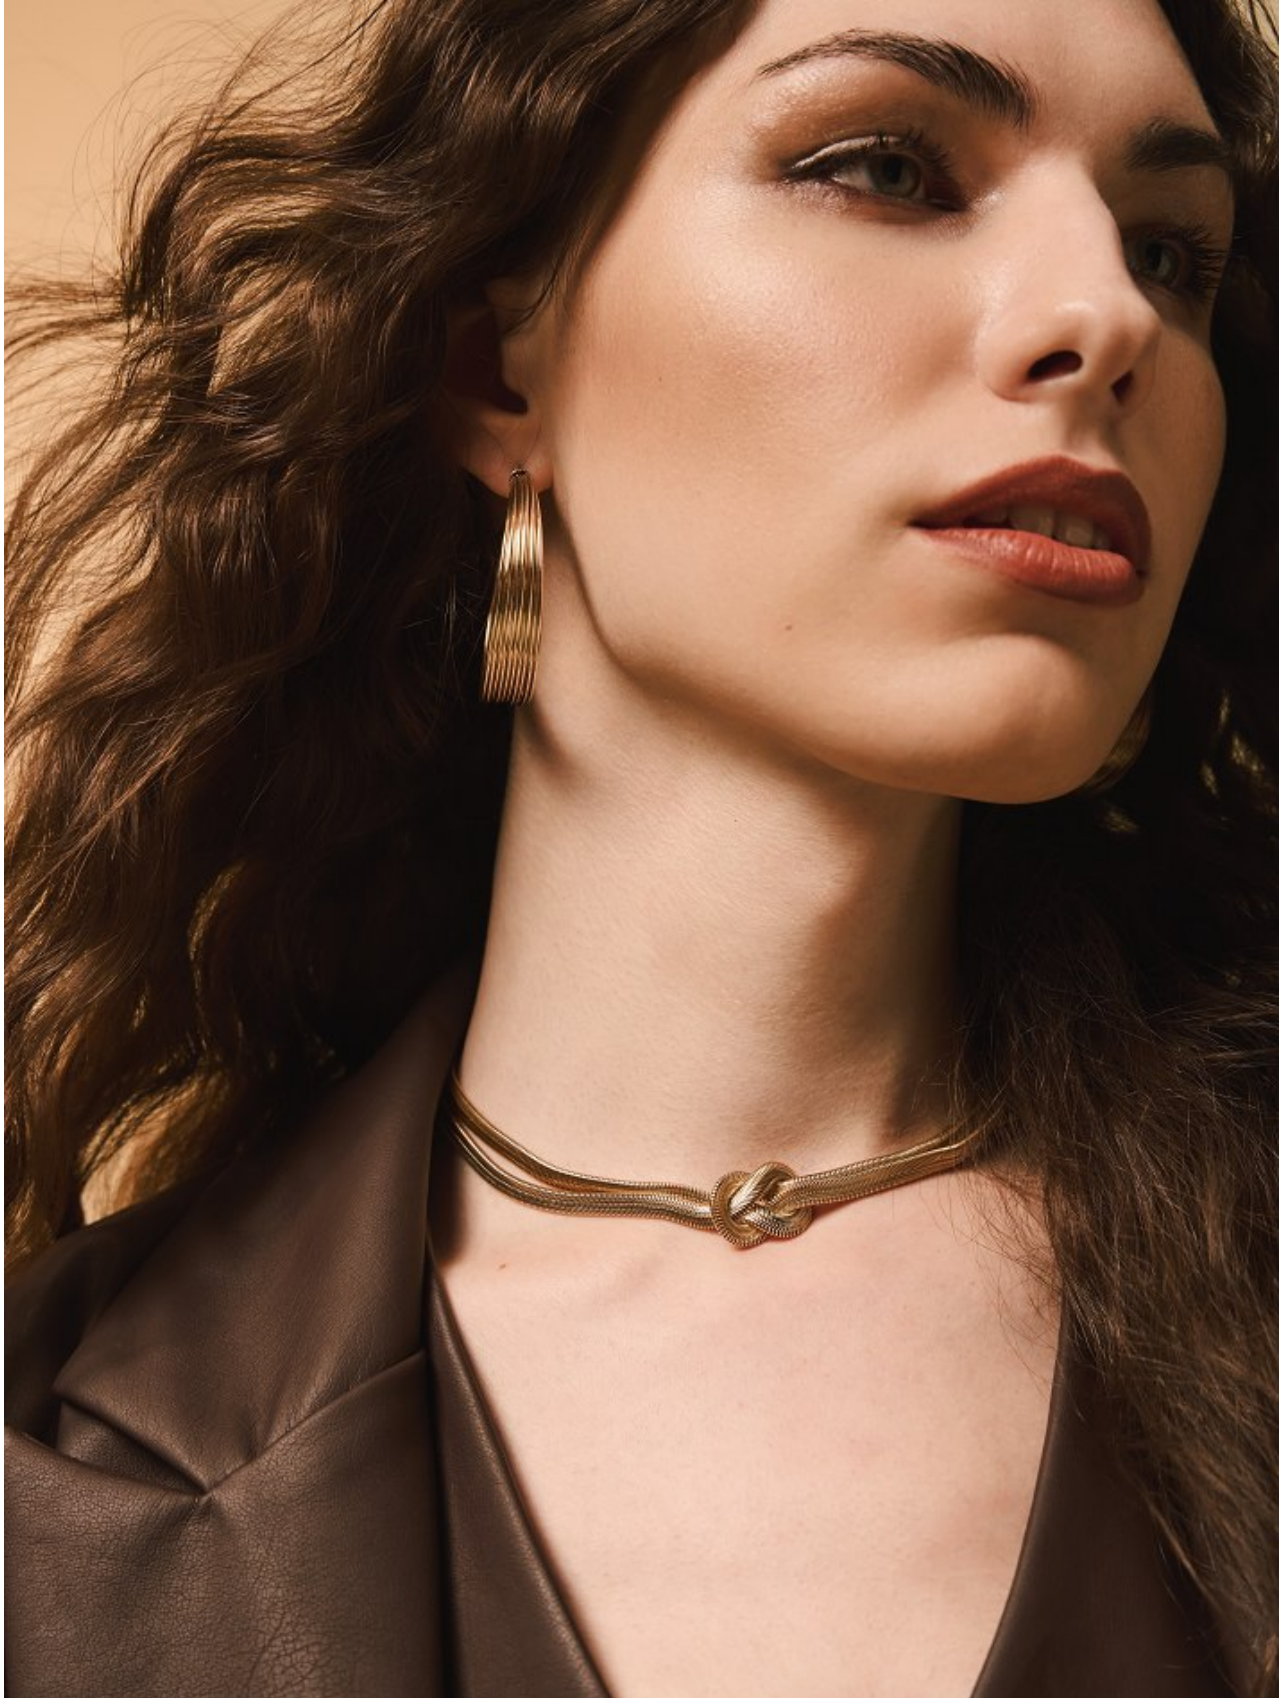

**citizen**  
*A Division Of Boss Models*

**WILLOW RYDER**

Height: 184cm Bust: 80cm Waist: 66cm Hips: 92cm Shoe: 9 UK Hair: Brunette Eyes: Blue/Green

**citizen**  
*A Division Of Boss Models*

**WILLOW RYDER**

Height: 184cm Bust: 80cm Waist: 66cm Hips: 92cm Shoe: 9 UK Hair: Brunette Eyes: Blue/Green

**citizen**  
*A Division Of Boss Models*

**WILLOW RYDER**

Height: 184cm Bust: 80cm Waist: 66cm Hips: 92cm Shoe: 9 UK Hair: Brunette Eyes: Blue/Green