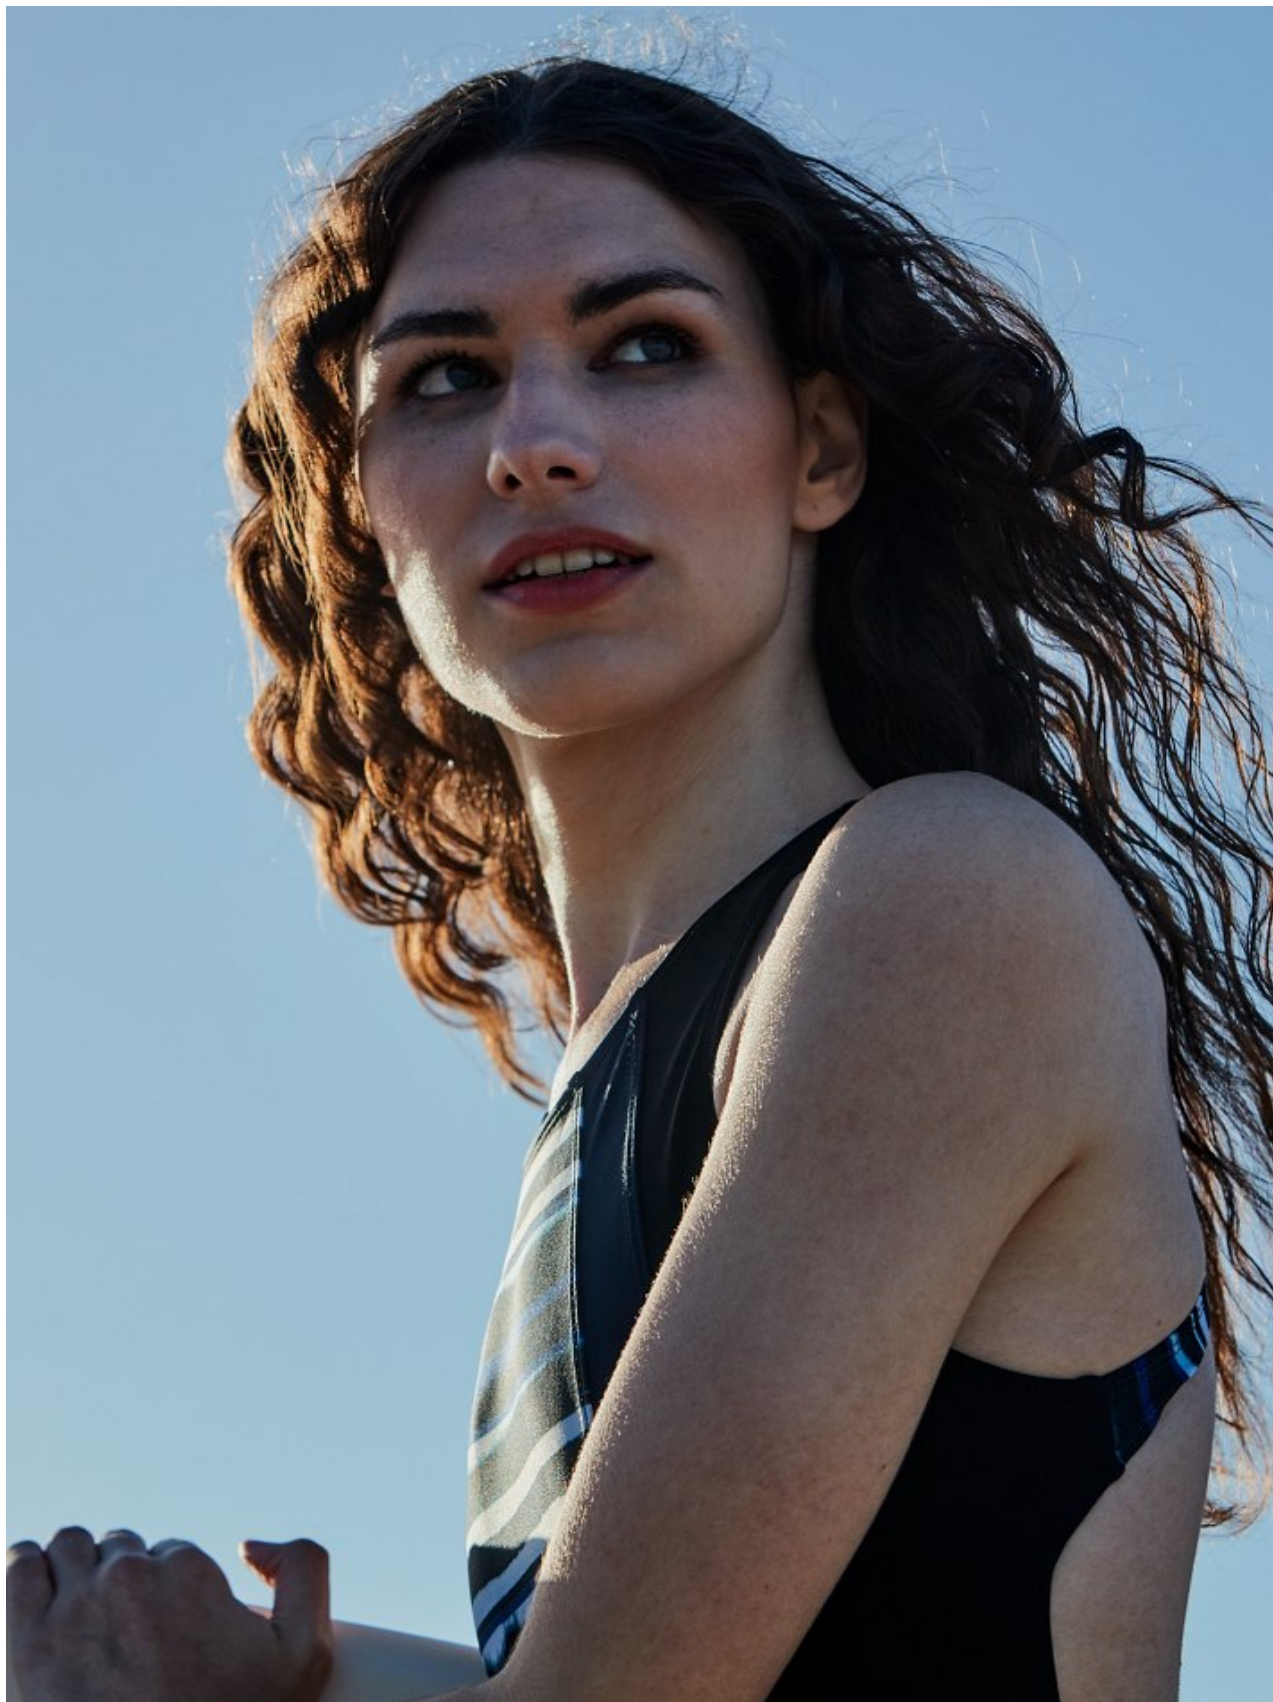

citizen
A Division Of Boss Models

WILLOW RYDER

Height: 184cm Bust: 80cm Waist: 66cm Hips: 92cm Shoe: 9 UK Hair: Brunette Eyes: Blue/Green