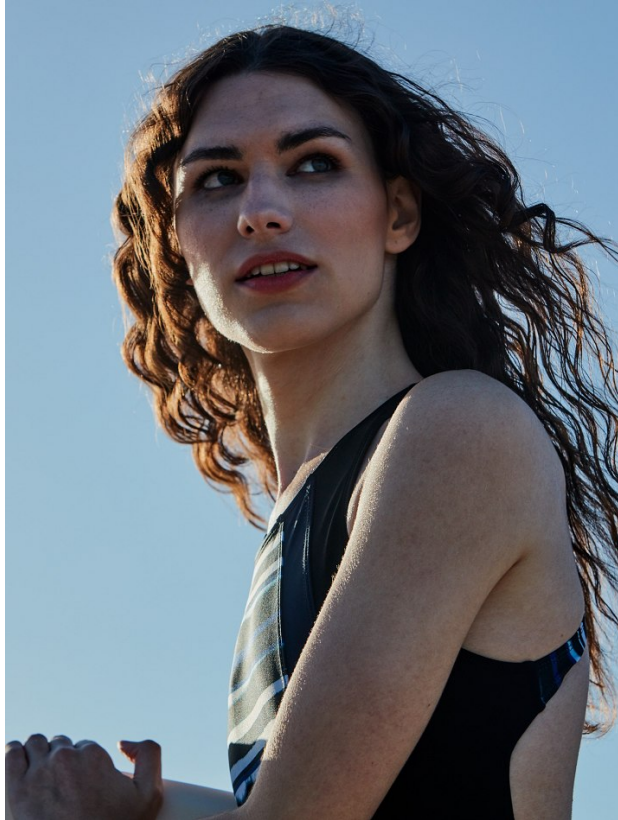

**citizen**  
*A Division Of Boss Models*

**WILLOW RYDER**

Height: 184cm Bust: 80cm Waist: 66cm Hips: 92cm Shoe: 9 UK Hair: Brunette Eyes: Blue/Green

**citizen**  
*A Division Of Boss Models*

**WILLOW RYDER**

Height: 184cm Bust: 80cm Waist: 66cm Hips: 92cm Shoe: 9 UK Hair: Brunette Eyes: Blue/Green

**WILLOW RYDER**

Height: 184cm Bust: 80cm Waist: 66cm Hips: 92cm Shoe: 9 UK Hair: Brunette Eyes: Blue/Green

**citizen**  
*A Division Of Boss Models*

**WILLOW RYDER**

Height: 184cm Bust: 80cm Waist: 66cm Hips: 92cm Shoe: 9 UK Hair: Brunette Eyes: Blue/Green

**citizen**  
*A Division Of Boss Models*

**WILLOW RYDER**

Height: 184cm Bust: 80cm Waist: 66cm Hips: 92cm Shoe: 9 UK Hair: Brunette Eyes: Blue/Green