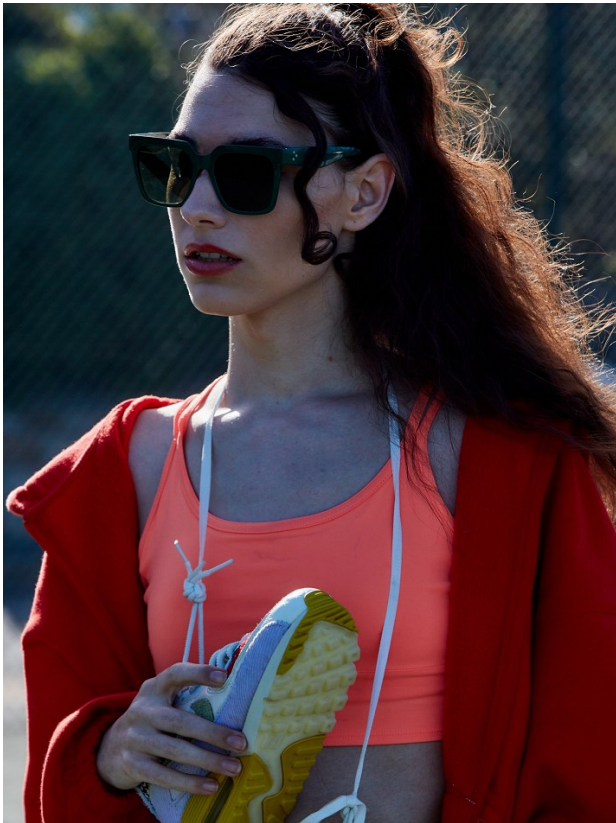

**citizen**  
*A Division Of Boss Models*

**WILLOW RYDER**

Height: 184cm Bust: 80cm Waist: 66cm Hips: 92cm Shoe: 9 UK Hair: Brunette Eyes: Blue/Green

**citizen**  
*A Division Of Boss Models*

**WILLOW RYDER**

Height: 184cm Bust: 80cm Waist: 66cm Hips: 92cm Shoe: 9 UK Hair: Brunette Eyes: Blue/Green

**WILLOW RYDER**

Height: 184cm Bust: 80cm Waist: 66cm Hips: 92cm Shoe: 9 UK Hair: Brunette Eyes: Blue/Green

**citizen**  
*A Division Of Boss Models*

**WILLOW RYDER**

Height: 184cm Bust: 80cm Waist: 66cm Hips: 92cm Shoe: 9 UK Hair: Brunette Eyes: Blue/Green

**citizen**  
*A Division Of Boss Models*

**WILLOW RYDER**

Height: 184cm Bust: 80cm Waist: 66cm Hips: 92cm Shoe: 9 UK Hair: Brunette Eyes: Blue/Green