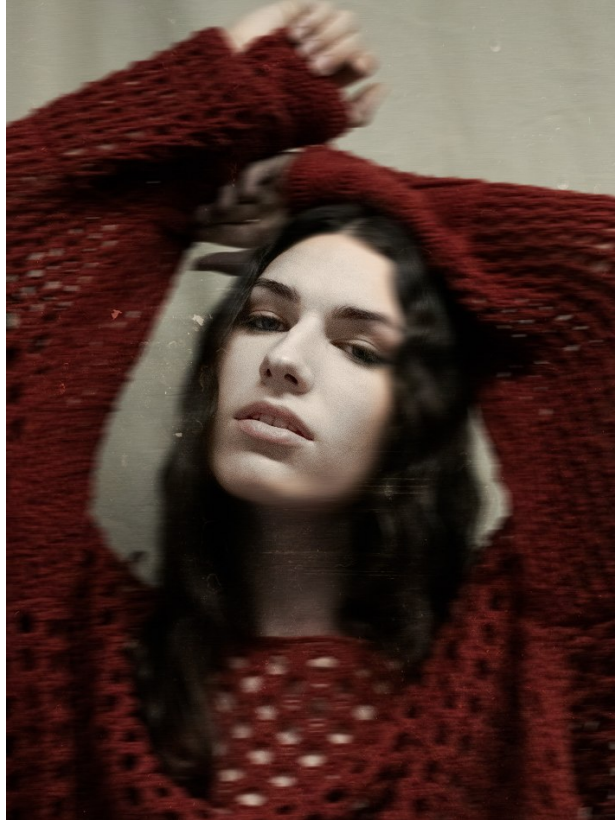

citizen
A Division Of Boss Models

WILLOW RYDER

Height: 184cm Bust: 80cm Waist: 66cm Hips: 92cm Shoe: 9 UK Hair: Brunette Eyes: Blue/Green