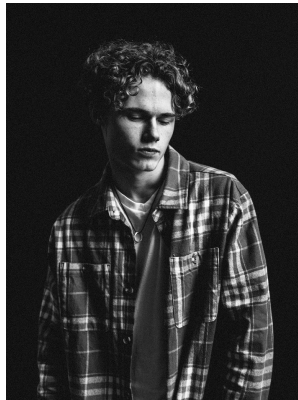

# citizen

A Division Of Boss Models

## HARRY HOOPER

Height: 177cm Chest: 97cm Waist: 70cm Suit: 38 S Shoe: 10 UK Hair: Dark Blonde Eyes: Brown