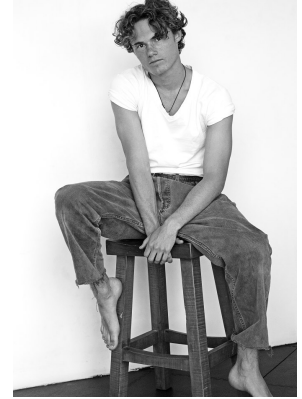

## HARRY HOOPER

Height: 177cm Chest: 97cm Waist: 70cm Suit: 38 S Shoe: 10 UK Hair: Dark Blonde Eyes: Brown

## **HARRY HOOPER**

Height: 177cm Chest: 97cm Waist: 70cm Suit: 38 S Shoe: 10 UK Hair: Dark Blonde Eyes: Brown