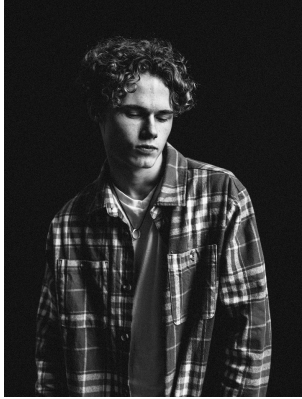

citizen

A Division Of Boss Models

HARRY HOOPER

Height: 177cm Chest: 97cm Waist: 70cm Suit: 38 S Shoe: 10 UK Hair: Dark Blonde Eyes: Brown