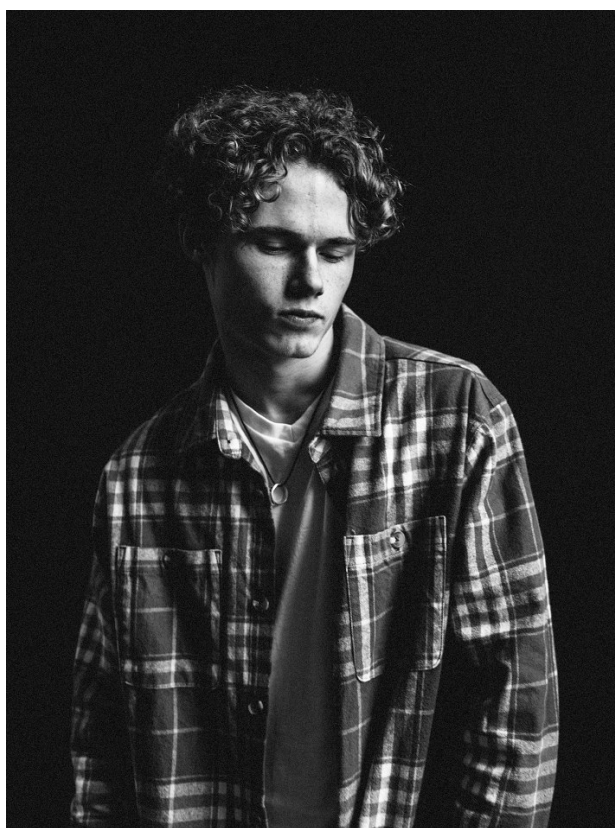

citizen
A Division Of Boss Models

HARRY HOOPER

Height: 177cm Chest: 97cm Waist: 70cm Suit: 38 S Shoe: 10 UK Hair: Dark Blonde Eyes: Brown

citizen
A Division Of Boss Models

HARRY HOOPER

Height: 177cm Chest: 97cm Waist: 70cm Suit: 38 S Shoe: 10 UK Hair: Dark Blonde Eyes: Brown

citizen
A Division Of Boss Models

HARRY HOOPER

Height: 177cm Chest: 97cm Waist: 70cm Suit: 38 S Shoe: 10 UK Hair: Dark Blonde Eyes: Brown