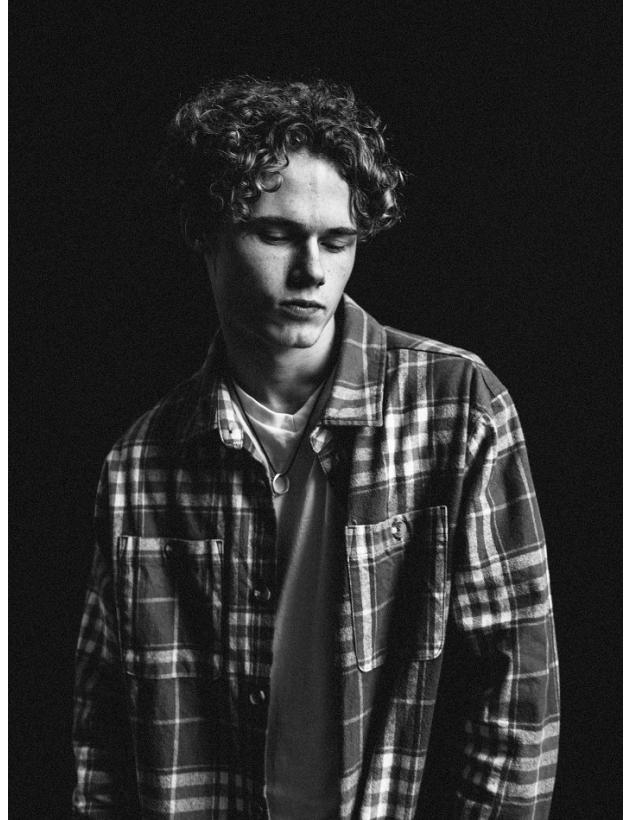

citizen
A Division Of Boss Models

HARRY HOOPER

Height: 177cm Chest: 97cm Waist: 70cm Suit: 38 S Shoe: 10 UK Hair: Dark Blonde Eyes: Brown

citizen
A Division Of Boss Models

HARRY HOOPER

Height: 177cm Chest: 97cm Waist: 70cm Suit: 38 S Shoe: 10 UK Hair: Dark Blonde Eyes: Brown

citizen
A Division Of Boss Models

HARRY HOOPER

Height: 177cm Chest: 97cm Waist: 70cm Suit: 38 S Shoe: 10 UK Hair: Dark Blonde Eyes: Brown