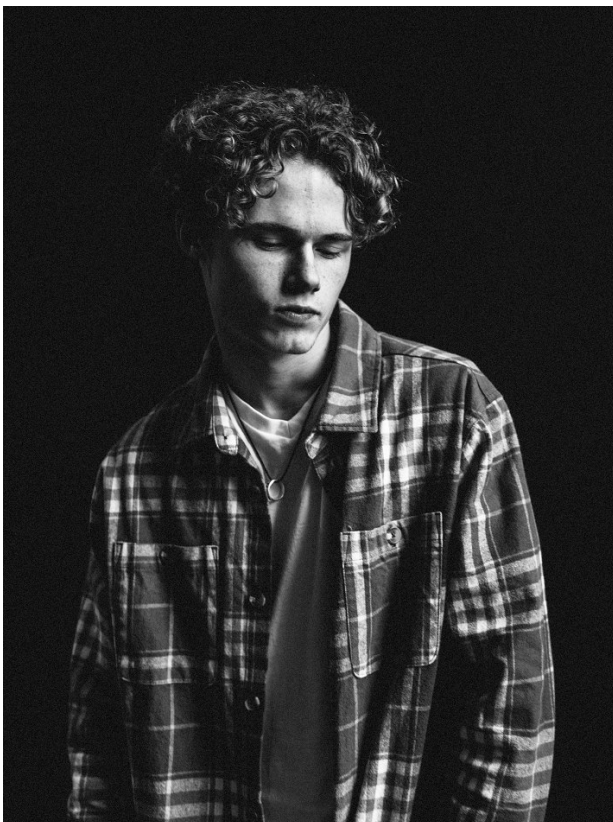

citizen
A Division Of Boss Models

HARRY HOOPER

Height: 177cm Chest: 97cm Waist: 70cm Suit: 38 S Shoe: 10 UK Hair: Dark Blonde Eyes: Brown

citizen
A Division Of Boss Models

HARRY HOOPER

Height: 177cm Chest: 97cm Waist: 70cm Suit: 38 S Shoe: 10 UK Hair: Dark Blonde Eyes: Brown

HARRY HOOPER

Height: 177cm Chest: 97cm Waist: 70cm Suit: 38 S Shoe: 10 UK Hair: Dark Blonde Eyes: Brown