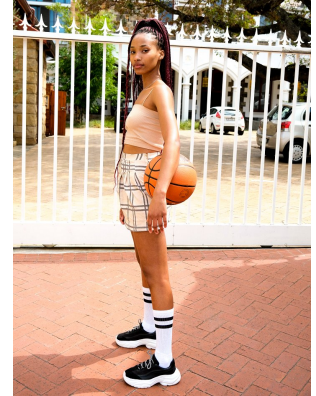

**citizen**  
*A Division Of Boss Models*

**THANDILE SIGABI**

Height: 175cm Bust: 79cm Waist: 64cm Hips: 96cm Shoe: 4 UK Hair: Black Eyes: Black