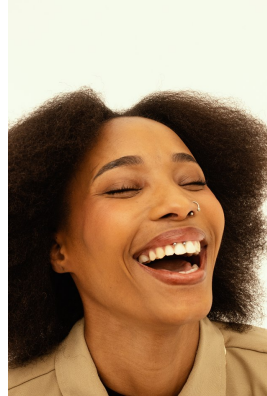

citizen
A Division Of Boss Models

THANDILE SIGABI

Height: 175cm Bust: 79cm Waist: 64cm Hips: 96cm Shoe: 4 UK Hair: Black Eyes: Black