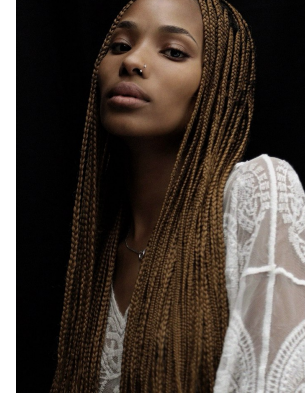

citizen
A Division Of Boss Models

THANDILE SIGABI

Height: 175cm Bust: 79cm Waist: 64cm Hips: 96cm Shoe: 4 UK Hair: Black Eyes: Black