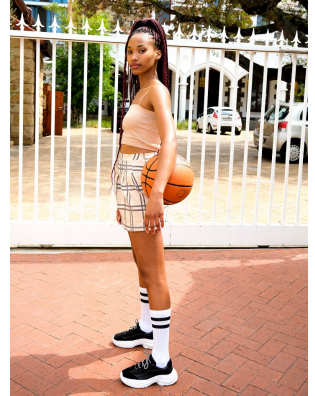

citizen
A Division Of Boss Models

THANDILE SIGABI

Height: 175cm Bust: 79cm Waist: 64cm Hips: 96cm Shoe: 4 UK Hair: Black Eyes: Black