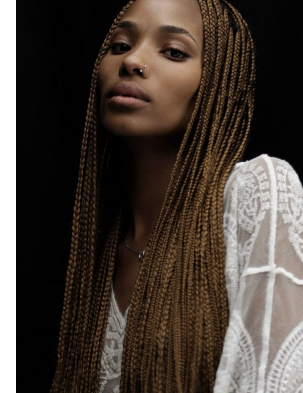

**citizen**  
*A Division Of Boss Models*

**THANDILE SIGABI**

Height: 175cm Bust: 79cm Waist: 64cm Hips: 96cm Shoe: 4 UK Hair: Black Eyes: Black