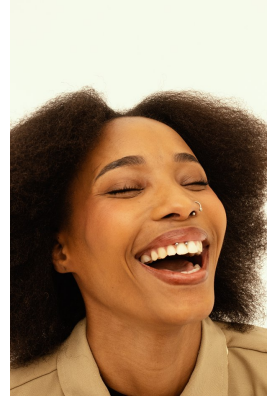

**citizen**  
*A Division Of Boss Models*

**THANDILE SIGABI**

Height: 175cm Bust: 79cm Waist: 64cm Hips: 96cm Shoe: 4 UK Hair: Black Eyes: Black