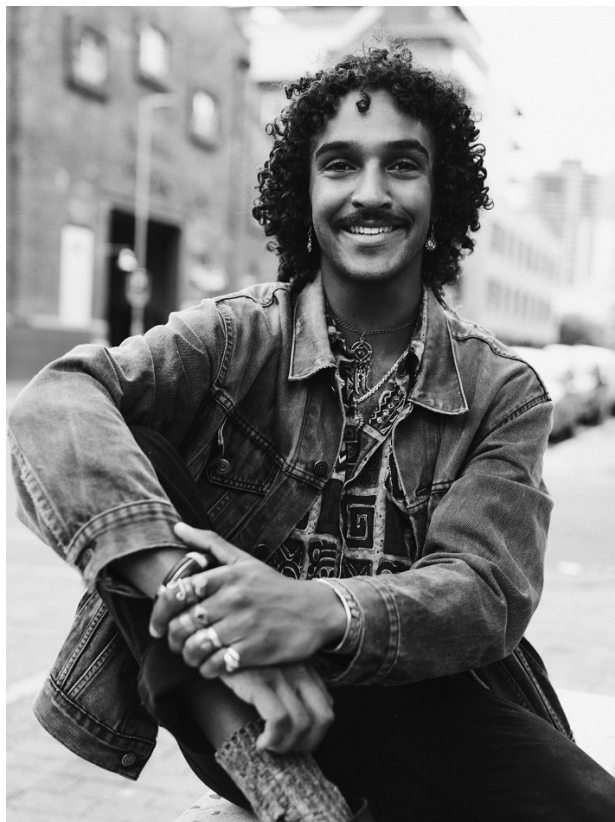

citizen
A Division Of Boss Models

ADAM JACOBS

Height: 175cm Chest: 92cm Waist: 79cm Suit: 37 R Shoe: 10.5 UK Hair: Brown Eyes: Brown

citizen
A Division Of Boss Models

ADAM JACOBS

Height: 175cm Chest: 92cm Waist: 79cm Suit: 37 R Shoe: 10.5 UK Hair: Brown Eyes: Brown