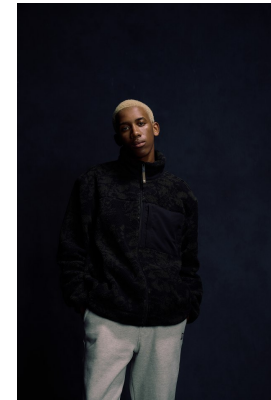

citizen

A Division Of Boss Models

SUAVE

Height: 179cm Chest: 85cm Waist: 67cm Shoe: 9 UK Hair: Black Eyes: Brown

citizen

A Division Of Boss Models

SUAVE

Height: 179cm Chest: 85cm Waist: 67cm Shoe: 9 UK Hair: Black Eyes: Brown