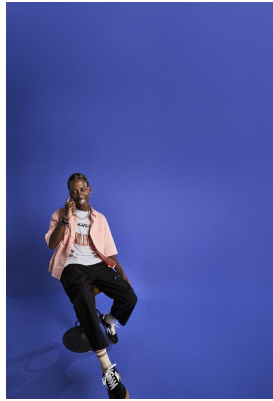

citizen

A Division Of Boss Models

SUAVE

Height: 179cm Chest: 85cm Waist: 67cm Shoe: 9 UK Hair: Black Eyes: Brown

citizen

A Division Of Boss Models

SUAVE

Height: 179cm Chest: 85cm Waist: 67cm Shoe: 9 UK Hair: Black Eyes: Brown