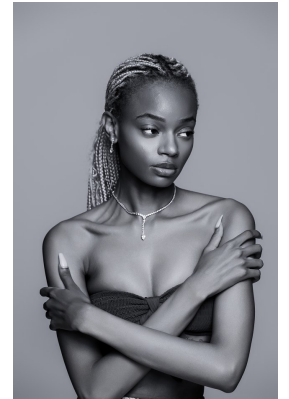

citizen
A Division Of Boss Models

PERTUNIA BUSISIWE SIBINDI

Height: 175cm Bust: 77cm Waist: 59cm Hips: 85cm Shoe: 5.5 UK Hair: Blonde Eyes: Brown

citizen
A Division Of Boss Models

PERTUNIA BUSISIWE SIBINDI

Height: 175cm Bust: 77cm Waist: 59cm Hips: 85cm Shoe: 5.5 UK Hair: Blonde Eyes: Brown

Image: Pertunia Busisiwe Sibindi represented by Boss Models Cape Town

PERTUNIA BUSISIWE SIBINDI

Height: 175cm Bust: 77cm Waist: 59cm Hips: 85cm Shoe: 5.5 UK Hair: Blonde Eyes: Brown