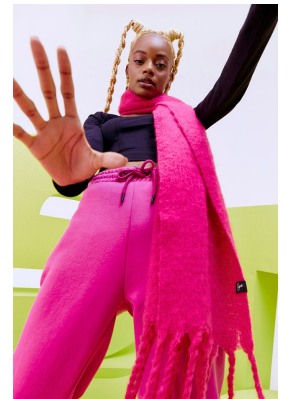

citizen
A Division Of Boss Models

PERTUNIA BUSISIWE SIBINDI

Height: 175cm Bust: 77cm Waist: 59cm Hips: 85cm Shoe: 5.5 UK Hair: Blonde Eyes: Brown

citizen
A Division Of Boss Models

PERTUNIA BUSISIWE SIBINDI

Height: 175cm Bust: 77cm Waist: 59cm Hips: 85cm Shoe: 5.5 UK Hair: Blonde Eyes: Brown

Image: Pertunia Busisiwe Sibindi represented by Boss Models Cape Town

PERTUNIA BUSISIWE SIBINDI

Height: 175cm Bust: 77cm Waist: 59cm Hips: 85cm Shoe: 5.5 UK Hair: Blonde Eyes: Brown