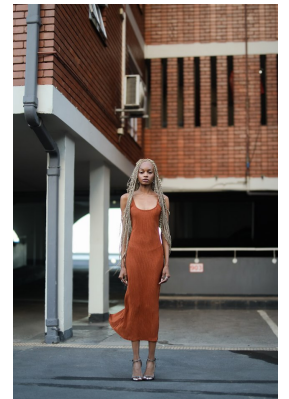

citizen
A Division Of Boss Models

PERTUNIA BUSISIWE SIBINDI

Height: 175cm Bust: 77cm Waist: 59cm Hips: 85cm Shoe: 5.5 UK Hair: Blonde Eyes: Brown

citizen
A Division Of Boss Models

PERTUNIA BUSISIWE SIBINDI

Height: 175cm Bust: 77cm Waist: 59cm Hips: 85cm Shoe: 5.5 UK Hair: Blonde Eyes: Brown

Image: Pertunia Busisiwe Sibindi represented by Boss Models Cape Town

PERTUNIA BUSISIWE SIBINDI

Height: 175cm Bust: 77cm Waist: 59cm Hips: 85cm Shoe: 5.5 UK Hair: Blonde Eyes: Brown