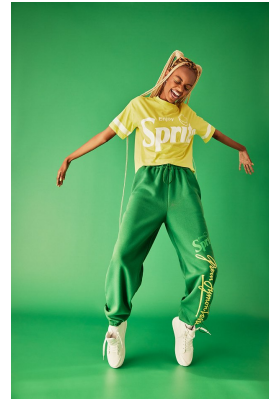

citizen
A Division Of Boss Models

PERTUNIA BUSISIWE SIBINDI

Height: 175cm Bust: 77cm Waist: 59cm Hips: 85cm Shoe: 5.5 UK Hair: Blonde Eyes: Brown

citizen
A Division Of Boss Models

PERTUNIA BUSISIWE SIBINDI

Height: 175cm Bust: 77cm Waist: 59cm Hips: 85cm Shoe: 5.5 UK Hair: Blonde Eyes: Brown

Image: Pertunia Busisiwe Sibindi represented by Boss Models Cape Town

PERTUNIA BUSISIWE SIBINDI

Height: 175cm Bust: 77cm Waist: 59cm Hips: 85cm Shoe: 5.5 UK Hair: Blonde Eyes: Brown