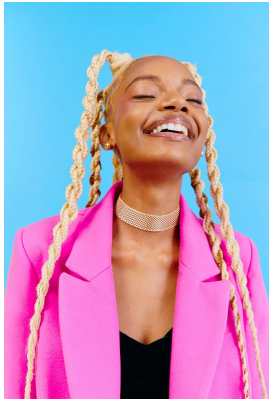

citizen
A Division Of Boss Models

PERTUNIA BUSISIWE SIBINDI

Height: 175cm Bust: 77cm Waist: 59cm Hips: 85cm Shoe: 5.5 UK Hair: Blonde Eyes: Brown

citizen
A Division Of Boss Models

PERTUNIA BUSISIWE SIBINDI

Height: 175cm Bust: 77cm Waist: 59cm Hips: 85cm Shoe: 5.5 UK Hair: Blonde Eyes: Brown

Image: Pertunia Busisiwe Sibindi represented by Boss Models Cape Town

PERTUNIA BUSISIWE SIBINDI

Height: 175cm Bust: 77cm Waist: 59cm Hips: 85cm Shoe: 5.5 UK Hair: Blonde Eyes: Brown