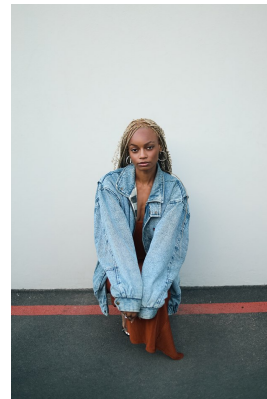

citizen
A Division Of Boss Models

PERTUNIA BUSISIWE SIBINDI

Height: 175cm Bust: 77cm Waist: 59cm Hips: 85cm Shoe: 5.5 UK Hair: Blonde Eyes: Brown

citizen
A Division Of Boss Models

PERTUNIA BUSISIWE SIBINDI

Height: 175cm Bust: 77cm Waist: 59cm Hips: 85cm Shoe: 5.5 UK Hair: Blonde Eyes: Brown

Image: Pertunia Busisiwe Sibindi represented by Boss Models Cape Town

PERTUNIA BUSISIWE SIBINDI

Height: 175cm Bust: 77cm Waist: 59cm Hips: 85cm Shoe: 5.5 UK Hair: Blonde Eyes: Brown