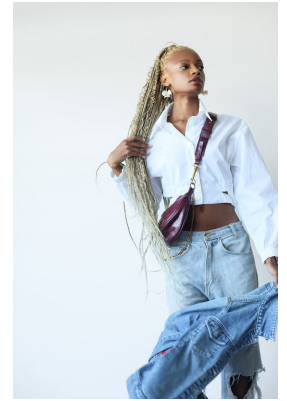

citizen
A Division Of Boss Models

PERTUNIA BUSISIWE SIBINDI

Height: 175cm Bust: 77cm Waist: 59cm Hips: 85cm Shoe: 5.5 UK Hair: Blonde Eyes: Brown

citizen
A Division Of Boss Models

PERTUNIA BUSISIWE SIBINDI

Height: 175cm Bust: 77cm Waist: 59cm Hips: 85cm Shoe: 5.5 UK Hair: Blonde Eyes: Brown

Image: Pertunia Busisiwe Sibindi represented by Boss Models Cape Town

PERTUNIA BUSISIWE SIBINDI

Height: 175cm Bust: 77cm Waist: 59cm Hips: 85cm Shoe: 5.5 UK Hair: Blonde Eyes: Brown