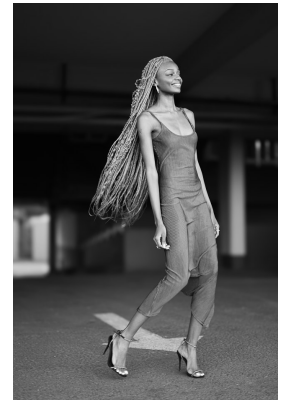

citizen
A Division Of Boss Models

PERTUNIA BUSISIWE SIBINDI

Height: 175cm Bust: 77cm Waist: 59cm Hips: 85cm Shoe: 5.5 UK Hair: Blonde Eyes: Brown

citizen
A Division Of Boss Models

PERTUNIA BUSISIWE SIBINDI

Height: 175cm Bust: 77cm Waist: 59cm Hips: 85cm Shoe: 5.5 UK Hair: Blonde Eyes: Brown

Image: Pertunia Busisiwe Sibindi represented by Boss Models Cape Town

PERTUNIA BUSISIWE SIBINDI

Height: 175cm Bust: 77cm Waist: 59cm Hips: 85cm Shoe: 5.5 UK Hair: Blonde Eyes: Brown