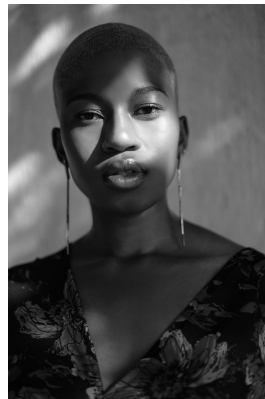

citizen

A Division Of Boss Models

LUTHO DABULA

Height: 176cm Bust: 91cm Waist: 76cm Hips: 106cm Shoe: 7 UK Hair: Blonde Eyes: Black