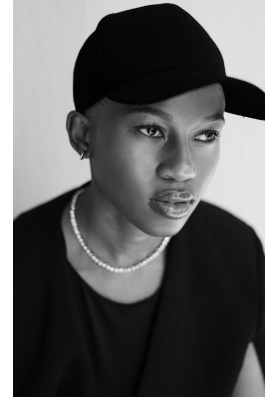

citizen

A Division Of Boss Models

LUTHO DABULA

Height: 176cm Bust: 91cm Waist: 76cm Hips: 106cm Shoe: 7 UK Hair: Blonde Eyes: Black