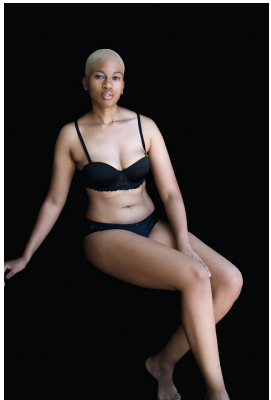

citizen

A Division Of Boss Models

LUTHO DABULA

Height: 176cm Bust: 91cm Waist: 76cm Hips: 106cm Shoe: 7 UK Hair: Blonde Eyes: Black