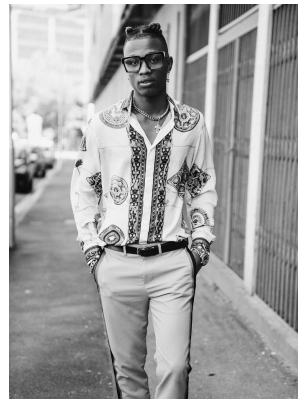

citizen
A Division Of Boss Models

RONALD MADZIMA

Height: 178cm Chest: 87cm Waist: 67cm Shoe: 9 UK Hair: Brown Eyes: Brown