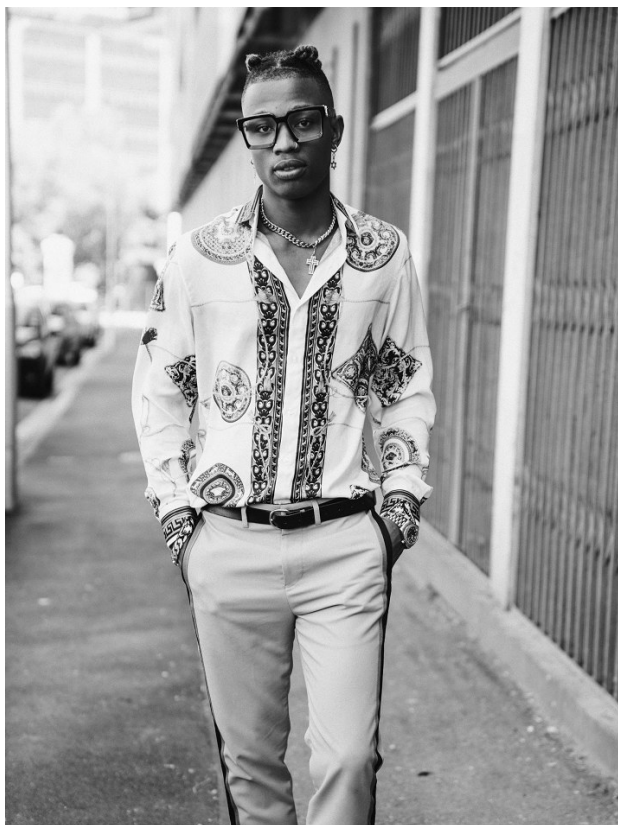

citizen
A Division Of Boss Models

RONALD MADZIMA

Height: 178cm Chest: 87cm Waist: 67cm Shoe: 9 UK Hair: Brown Eyes: Brown

RONALD MADZIMA

Height: 178cm Chest: 87cm Waist: 67cm Shoe: 9 UK Hair: Brown Eyes: Brown

citizen
A Division Of Boss Models

RONALD MADZIMA

Height: 178cm Chest: 87cm Waist: 67cm Shoe: 9 UK Hair: Brown Eyes: Brown