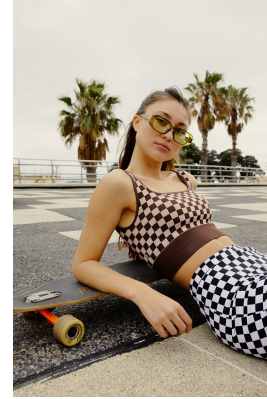

citizen
A Division Of Boss Models

NOA LILY

Height: 174cm Bust: 82cm Waist: 62cm Hips: 93cm Shoe: 6 UK Hair: Brown Eyes: Brown

citizen
A Division Of Boss Models

NOA LILY

Height: 174cm Bust: 82cm Waist: 62cm Hips: 93cm Shoe: 6 UK Hair: Brown Eyes: Brown