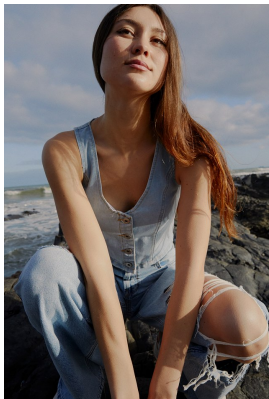

citizen
A Division Of Boss Models

NOA LILY

Height: 174cm Bust: 82cm Waist: 62cm Hips: 93cm Shoe: 6 UK Hair: Brown Eyes: Brown

citizen
A Division Of Boss Models

NOA LILY

Height: 174cm Bust: 82cm Waist: 62cm Hips: 93cm Shoe: 6 UK Hair: Brown Eyes: Brown