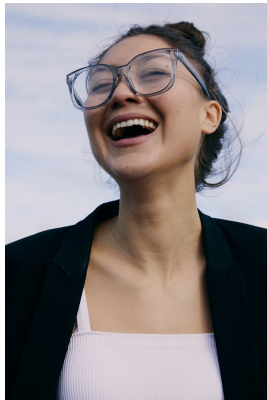

citizen
A Division Of Boss Models

NOA LILY

Height: 174cm Bust: 82cm Waist: 62cm Hips: 93cm Shoe: 6 UK Hair: Brown Eyes: Brown

citizen
A Division Of Boss Models

NOA LILY

Height: 174cm Bust: 82cm Waist: 62cm Hips: 93cm Shoe: 6 UK Hair: Brown Eyes: Brown