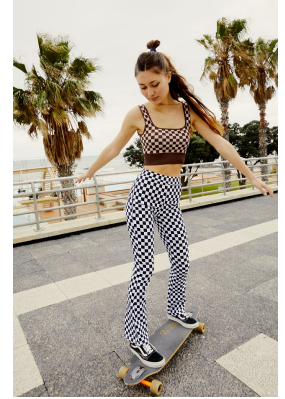

citizen
A Division Of Boss Models

NOA LILY

Height: 174cm Bust: 82cm Waist: 62cm Hips: 93cm Shoe: 6 UK Hair: Brown Eyes: Brown

citizen
A Division Of Boss Models

NOA LILY

Height: 174cm Bust: 82cm Waist: 62cm Hips: 93cm Shoe: 6 UK Hair: Brown Eyes: Brown