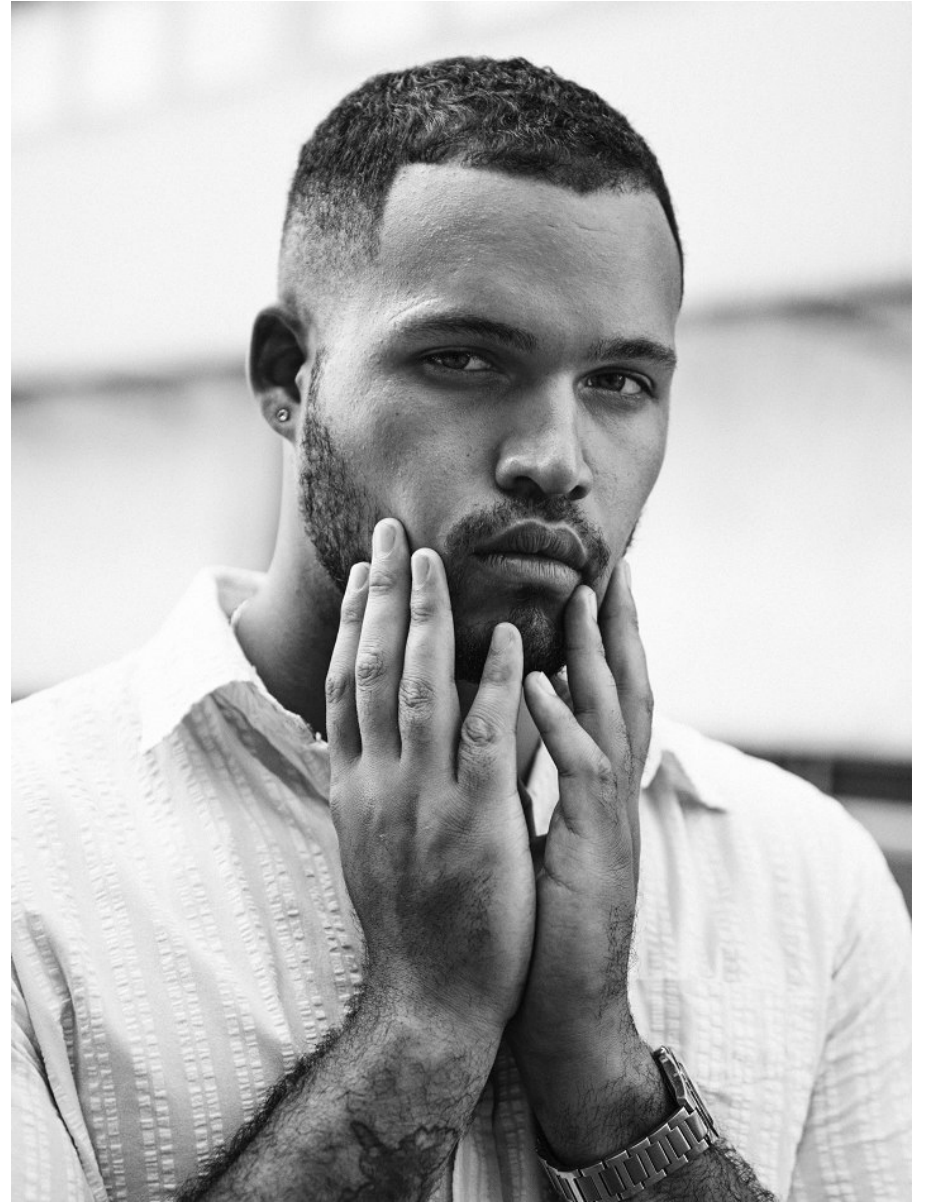

citizen
A Division Of Boss Models

LUKE ADAMS

Height: 180cm Chest: 119cm Waist: 103cm Suit: 45 R Shoe: 11 UK Hair: Brown Eyes: Green

citizen
A Division Of Boss Models

LUKE ADAMS

Height: 180cm Chest: 119cm Waist: 103cm Suit: 45 R Shoe: 11 UK Hair: Brown Eyes: Green

LUKE ADAMS

Height: 180cm Chest: 119cm Waist: 103cm Suit: 45 R Shoe: 11 UK Hair: Brown Eyes: Green

citizen
A Division Of Boss Models

LUKE ADAMS

Height: 180cm Chest: 119cm Waist: 103cm Suit: 45 R Shoe: 11 UK Hair: Brown Eyes: Green

LUKE ADAMS

Height: 180cm Chest: 119cm Waist: 103cm Suit: 45 R Shoe: 11 UK Hair: Brown Eyes: Green

LUKE ADAMS

Height: 180cm Chest: 119cm Waist: 103cm Suit: 45 R Shoe: 11 UK Hair: Brown Eyes: Green

LUKE ADAMS

Height: 180cm Chest: 119cm Waist: 103cm Suit: 45 R Shoe: 11 UK Hair: Brown Eyes: Green

LUKE ADAMS

Height: 180cm Chest: 119cm Waist: 103cm Suit: 45 R Shoe: 11 UK Hair: Brown Eyes: Green

LUKE ADAMS

Height: 180cm Chest: 119cm Waist: 103cm Suit: 45 R Shoe: 11 UK Hair: Brown Eyes: Green