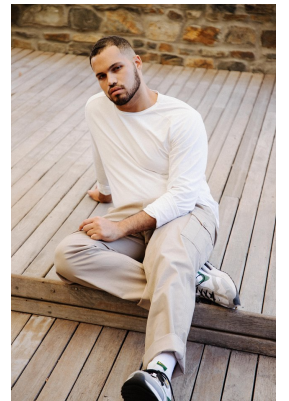

# **citizen**

*A Division Of Boss Models*

## **LUKE ADAMS**

Height: 180cm Chest: 119cm Waist: 103cm Suit: 45 R Shoe: 11 UK Hair: Brown Eyes: Green

**citizen**  
*A Division Of Boss Models*

**LUKE ADAMS**

Height: 180cm Chest: 119cm Waist: 103cm Suit: 45 R Shoe: 11 UK Hair: Brown Eyes: Green