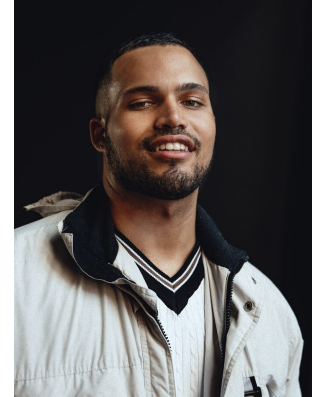

# **citizen**

*A Division Of Boss Models*

## **LUKE ADAMS**

Height: 180cm Chest: 119cm Waist: 103cm Suit: 45 R Shoe: 11 UK Hair: Brown Eyes: Green

**citizen**  
*A Division Of Boss Models*

**LUKE ADAMS**

Height: 180cm Chest: 119cm Waist: 103cm Suit: 45 R Shoe: 11 UK Hair: Brown Eyes: Green