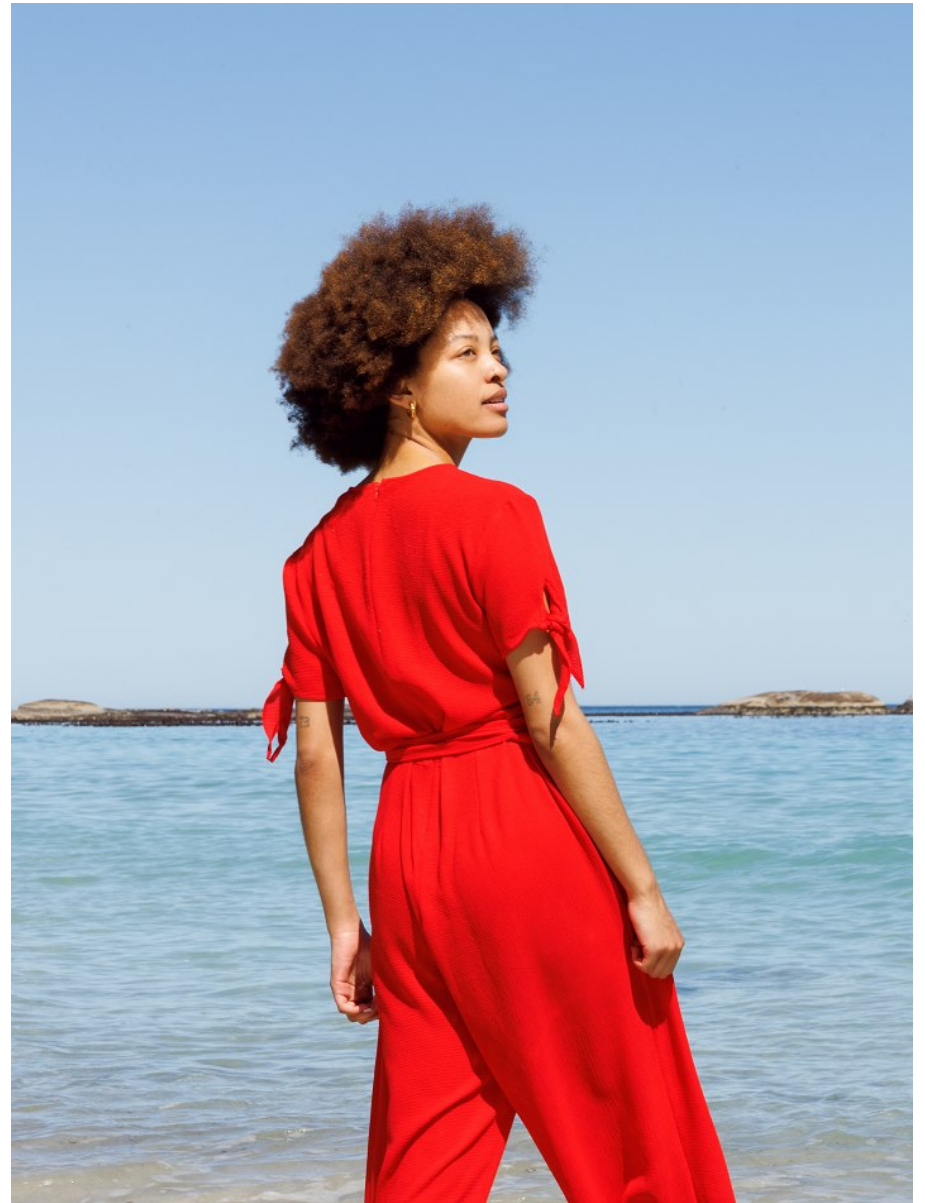

**citizen**  
*A Division Of Boss Models*

**NICOLE THIKESON**

Height: 158cm Bust: 80cm Waist: 66cm Hips: 85cm Shoe: 4 UK Hair: Light Brown Eyes: Green/Brown

**NICOLE THIKESON**

Height: 158cm Bust: 80cm Waist: 66cm Hips: 85cm Shoe: 4 UK Hair: Light Brown Eyes: Green/Brown