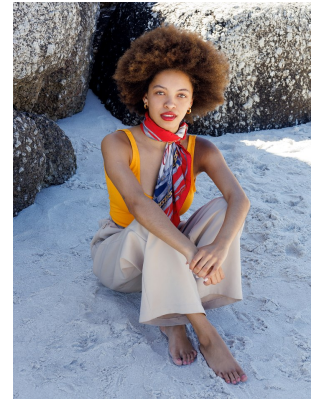

**citizen**  
*A Division Of Boss Models*

**NICOLE THIKESON**

Height: 158cm Bust: 80cm Waist: 66cm Hips: 85cm Shoe: 4 UK Hair: Light Brown Eyes: Green/Brown

**citizen**  
*A Division Of Boss Models*

**NICOLE THIKESON**

Height: 158cm Bust: 80cm Waist: 66cm Hips: 85cm Shoe: 4 UK Hair: Light Brown Eyes: Green/Brown