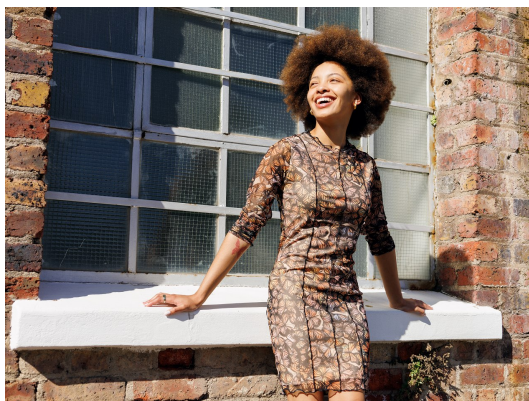

citizen

A Division Of Boss Models

NICOLE THIKESON

Height: 158cm Bust: 80cm Waist: 66cm Hips: 85cm Shoe: 4 UK Hair: Light Brown Eyes: Green/Brown

citizen
A Division Of Boss Models

NICOLE THIKESON

Height: 158cm Bust: 80cm Waist: 66cm Hips: 85cm Shoe: 4 UK Hair: Light Brown Eyes: Green/Brown