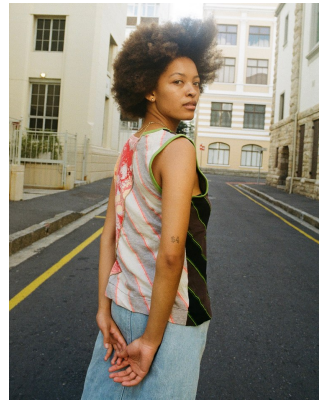

**citizen**  
*A Division Of Boss Models*

**NICOLE THIKESON**

Height: 158cm Bust: 80cm Waist: 66cm Hips: 85cm Shoe: 4 UK Hair: Light Brown Eyes: Green/Brown

**citizen**  
*A Division Of Boss Models*

**NICOLE THIKESON**

Height: 158cm Bust: 80cm Waist: 66cm Hips: 85cm Shoe: 4 UK Hair: Light Brown Eyes: Green/Brown