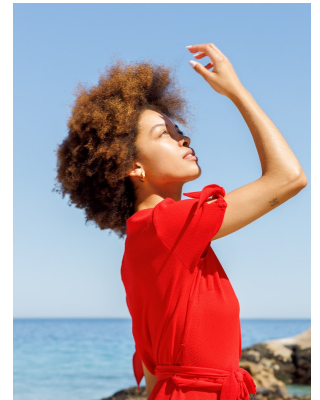

**citizen**  
*A Division Of Boss Models*

**NICOLE THIKESON**

Height: 158cm Bust: 80cm Waist: 66cm Hips: 85cm Shoe: 4 UK Hair: Light Brown Eyes: Green/Brown

**citizen**  
*A Division Of Boss Models*

**NICOLE THIKESON**

Height: 158cm Bust: 80cm Waist: 66cm Hips: 85cm Shoe: 4 UK Hair: Light Brown Eyes: Green/Brown