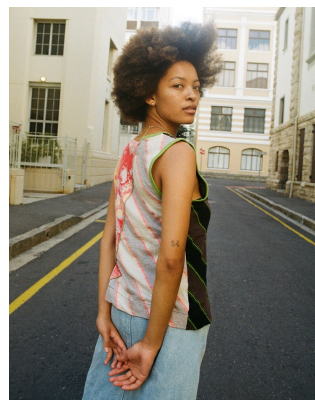

citizen

A Division Of Boss Models

NICOLE THIKESON

Height: 158cm Bust: 80cm Waist: 66cm Hips: 85cm Shoe: 4 UK Hair: Light Brown Eyes: Green/Brown

citizen
A Division Of Boss Models

NICOLE THIKESON

Height: 158cm Bust: 80cm Waist: 66cm Hips: 85cm Shoe: 4 UK Hair: Light Brown Eyes: Green/Brown