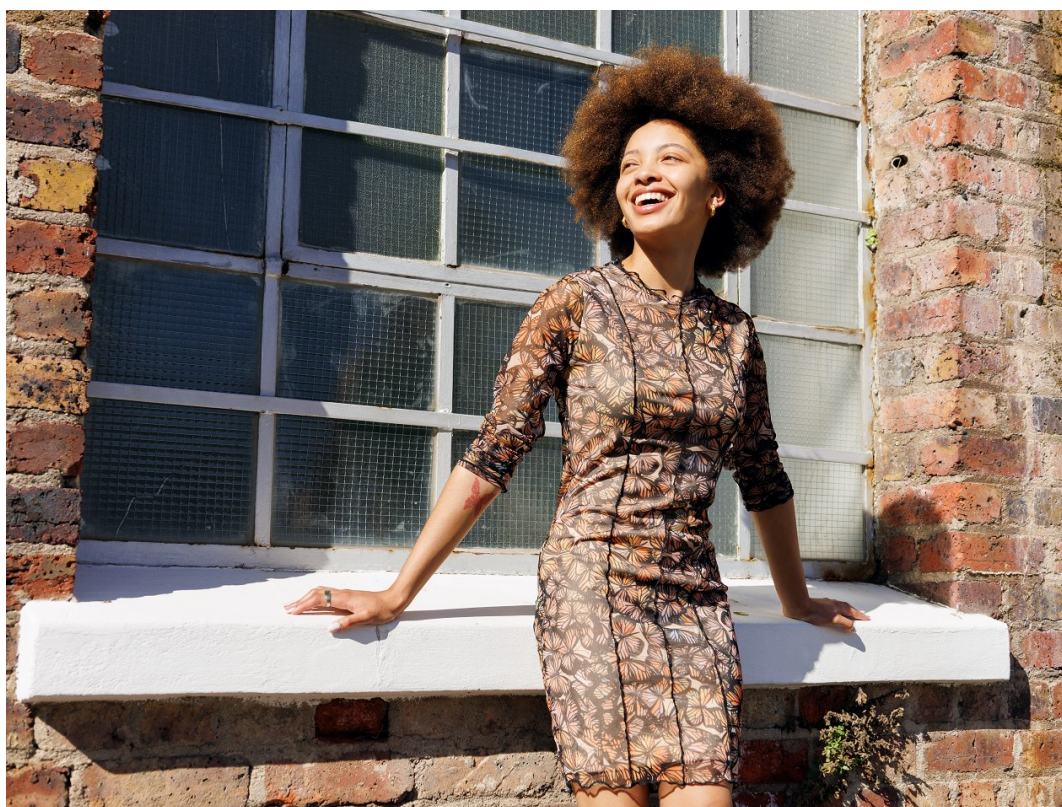

NICOLE THIKESON

Height: 158cm Bust: 80cm Waist: 66cm Hips: 85cm Shoe: 4 UK Hair: Light Brown Eyes: Green/Brown

NICOLE THIKESON

Height: 158cm Bust: 80cm Waist: 66cm Hips: 85cm Shoe: 4 UK Hair: Light Brown Eyes: Green/Brown

citizen
A Division Of Boss Models

NICOLE THIKESON

Height: 158cm Bust: 80cm Waist: 66cm Hips: 85cm Shoe: 4 UK Hair: Light Brown Eyes: Green/Brown

citizen
A Division Of Boss Models

NICOLE THIKESON

Height: 158cm Bust: 80cm Waist: 66cm Hips: 85cm Shoe: 4 UK Hair: Light Brown Eyes: Green/Brown

NICOLE THIKESON

Height: 158cm Bust: 80cm Waist: 66cm Hips: 85cm Shoe: 4 UK Hair: Light Brown Eyes: Green/Brown

citizen
A Division Of Boss Models

NICOLE THIKESON

Height: 158cm Bust: 80cm Waist: 66cm Hips: 85cm Shoe: 4 UK Hair: Light Brown Eyes: Green/Brown