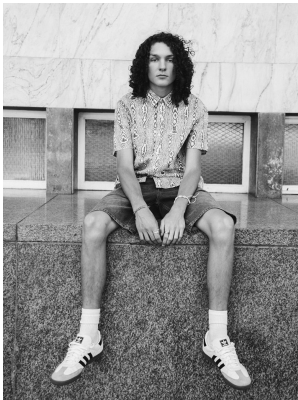

citizen

A Division Of Boss Models

JOSHUA CAPON

Height: 187cm Chest: 93cm Waist: 77cm Shoe: 11.5 UK Hair: Brown Eyes: Blue/Green