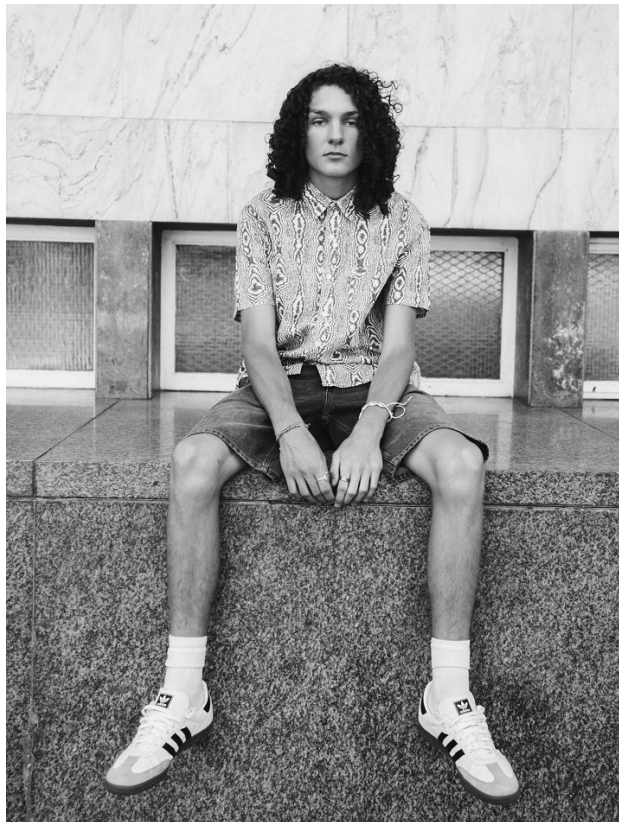

citizen
A Division Of Boss Models

JOSHUA CAPON

Height: 187cm Chest: 93cm Waist: 77cm Shoe: 11.5 UK Hair: Brown Eyes: Blue/Green

citizen
A Division Of Boss Models

JOSHUA CAPON

Height: 187cm Chest: 93cm Waist: 77cm Shoe: 11.5 UK Hair: Brown Eyes: Blue/Green

citizen
A Division Of Boss Models

JOSHUA CAPON

Height: 187cm Chest: 93cm Waist: 77cm Shoe: 11.5 UK Hair: Brown Eyes: Blue/Green