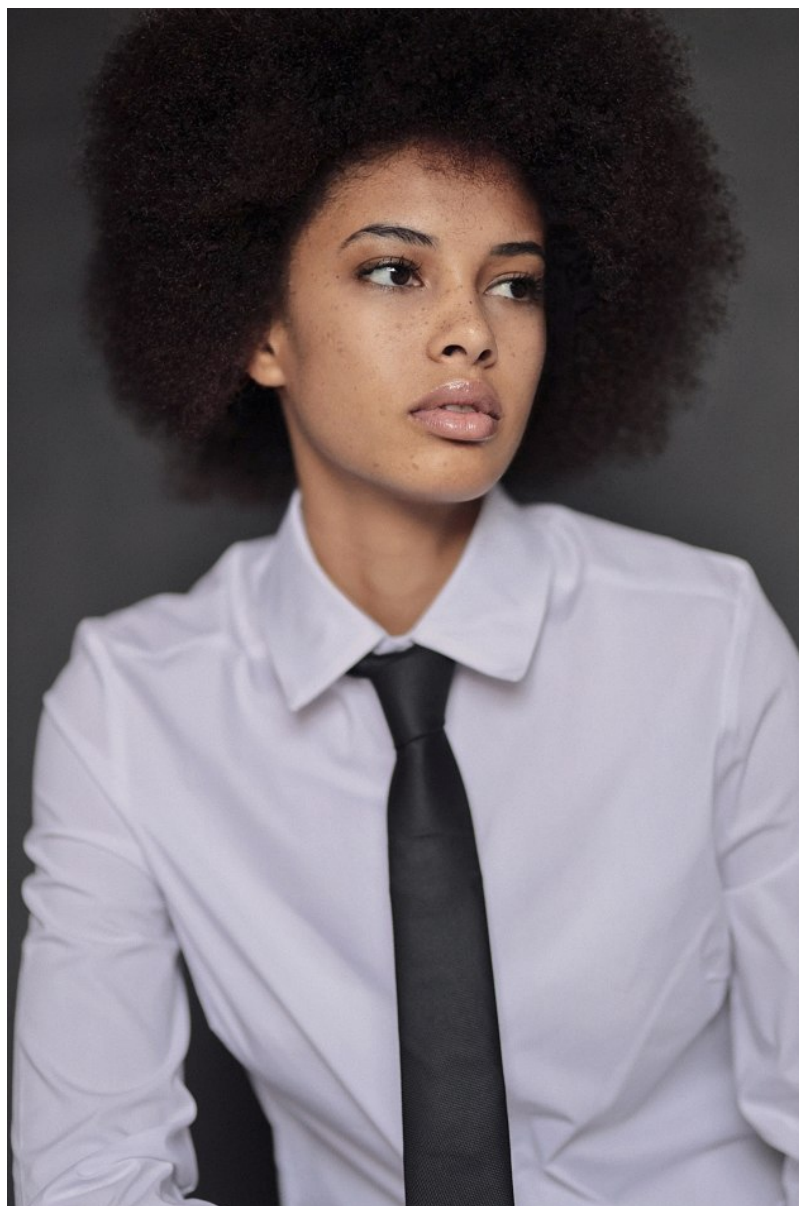

citizen
A Division Of Boss Models

REBECCA NDAVA

Height: 165cm Bust: 79cm Waist: 62cm Hips: 89cm Shoe: 5 UK Hair: Black Eyes: Brown

REBECCA NDAVA

Height: 165cm Bust: 79cm Waist: 62cm Hips: 89cm Shoe: 5 UK Hair: Black Eyes: Brown

Height: 165cm Bust: 79cm Waist: 62cm Hips: 89cm Shoe: 5 UK Hair: Black Eyes: Brown

REBECCA NDAVA

Height: 165cm Bust: 79cm Waist: 62cm Hips: 89cm Shoe: 5 UK Hair: Black Eyes: Brown

citizen
A Division Of Boss Models