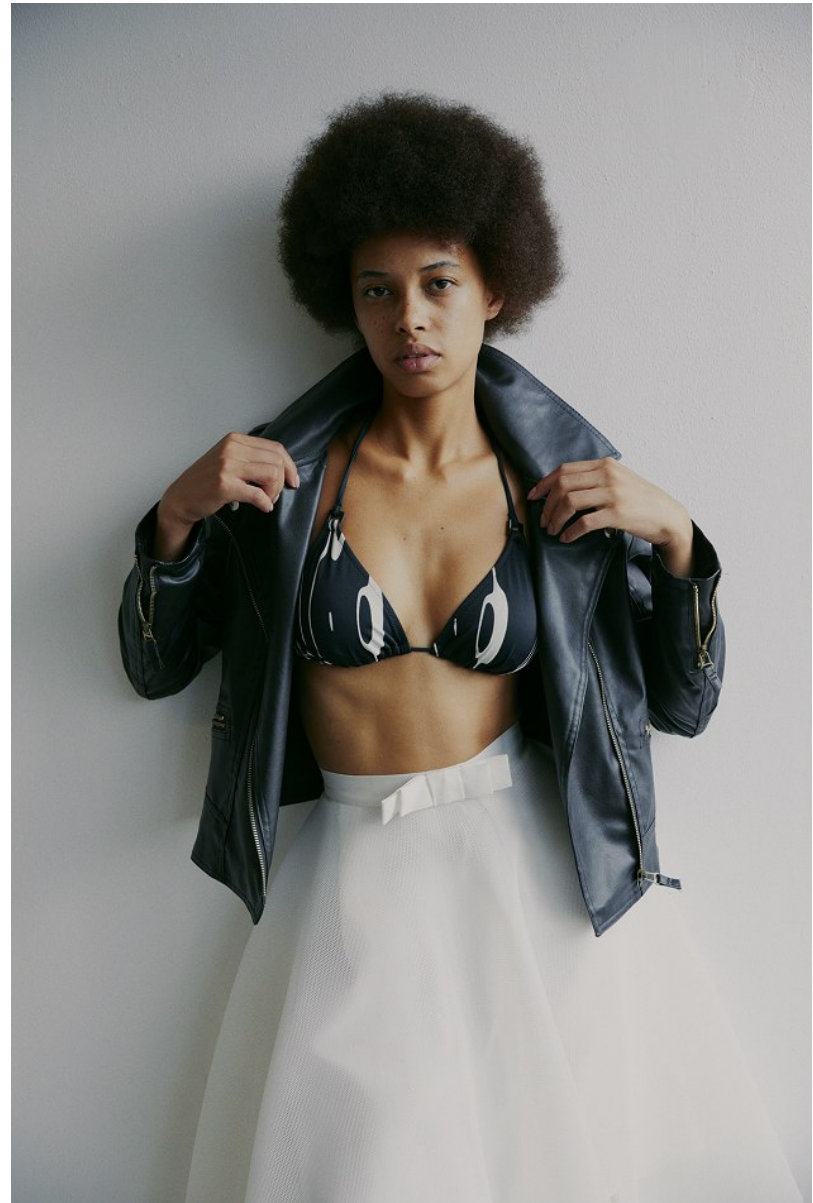

REBECCA NDAVA

Height: 165cm Bust: 79cm Waist: 62cm Hips: 89cm Shoe: 5 UK Hair: Black Eyes: Brown