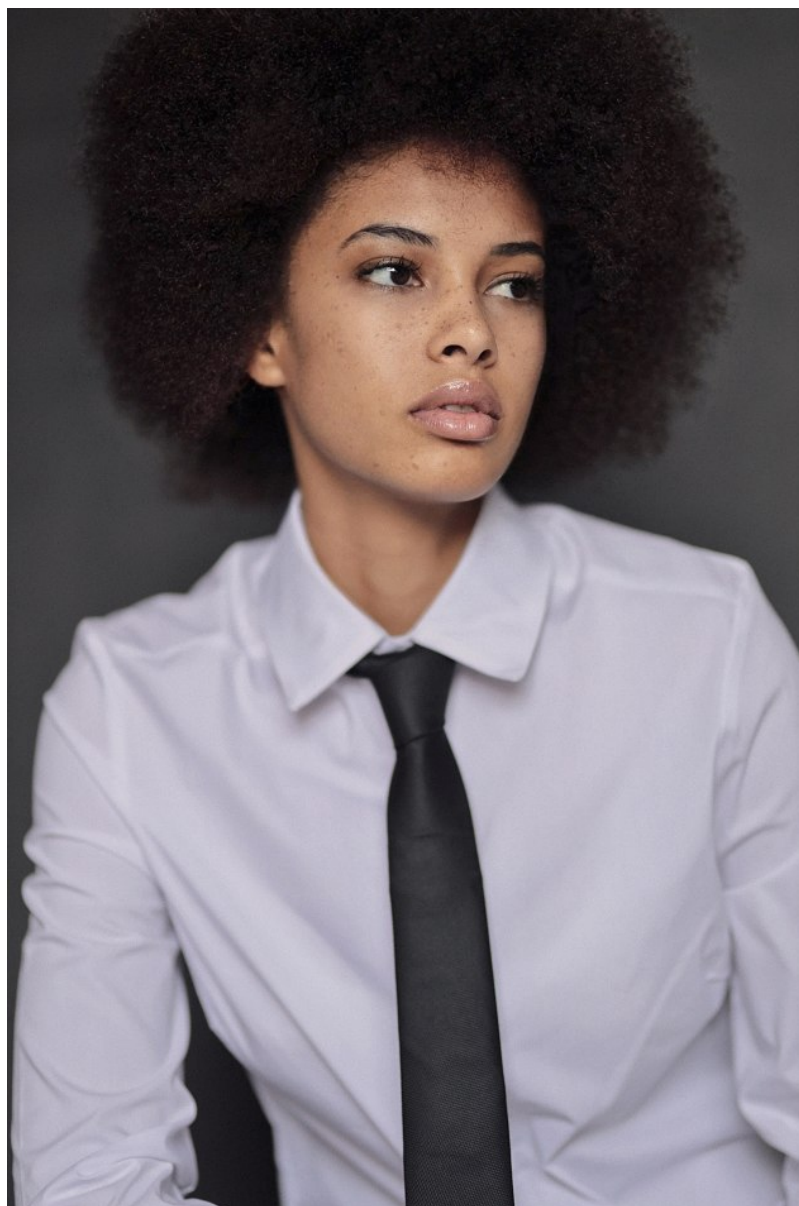

REBECCA NDAVA

Height: 165cm Bust: 79cm Waist: 62cm Hips: 89cm Shoe: 5 UK Hair: Black Eyes: Brown