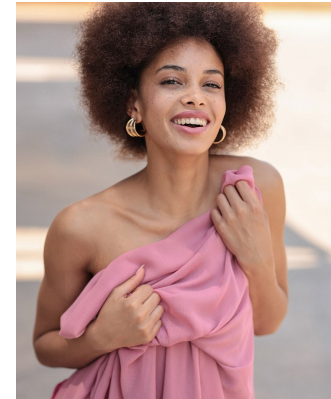

citizen

A Division Of Boss Models

REBECCA NDAVA

Height: 165cm Bust: 79cm Waist: 62cm Hips: 89cm Shoe: 5 UK Hair: Black Eyes: Brown

citizen
A Division Of Boss Models

REBECCA NDAVA

Height: 165cm Bust: 79cm Waist: 62cm Hips: 89cm Shoe: 5 UK Hair: Black Eyes: Brown