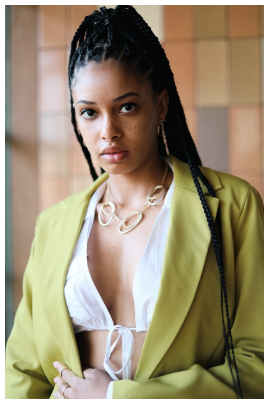

# citizen

A Division Of Boss Models

## REBECCA NDAVA

Height: 165cm Bust: 79cm Waist: 62cm Hips: 89cm Shoe: 5 UK Hair: Black Eyes: Brown

**citizen**  
*A Division Of Boss Models*

**REBECCA NDAVA**

Height: 165cm Bust: 79cm Waist: 62cm Hips: 89cm Shoe: 5 UK Hair: Black Eyes: Brown