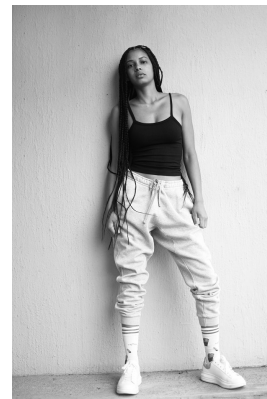

citizen

A Division Of Boss Models

REBECCA NDAVA

Height: 165cm Bust: 79cm Waist: 62cm Hips: 89cm Shoe: 5 UK Hair: Black Eyes: Brown

citizen
A Division Of Boss Models

REBECCA NDAVA

Height: 165cm Bust: 79cm Waist: 62cm Hips: 89cm Shoe: 5 UK Hair: Black Eyes: Brown