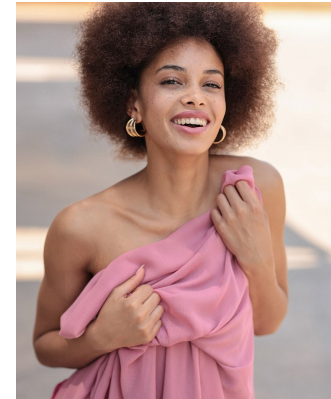

citizen
A Division Of Boss Models

REBECCA NDAVA

Height: 165cm Bust: 79cm Waist: 62cm Hips: 89cm Shoe: 5 UK Hair: Black Eyes: Brown

citizen
A Division Of Boss Models

REBECCA NDAVA

Height: 165cm Bust: 79cm Waist: 62cm Hips: 89cm Shoe: 5 UK Hair: Black Eyes: Brown