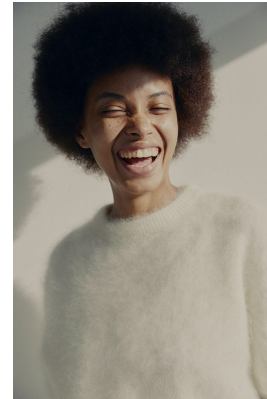

# citizen

A Division Of Boss Models

## REBECCA NDAVA

Height: 165cm Bust: 79cm Waist: 62cm Hips: 89cm Shoe: 5 UK Hair: Black Eyes: Brown

**citizen**  
*A Division Of Boss Models*

**REBECCA NDAVA**

Height: 165cm Bust: 79cm Waist: 62cm Hips: 89cm Shoe: 5 UK Hair: Black Eyes: Brown