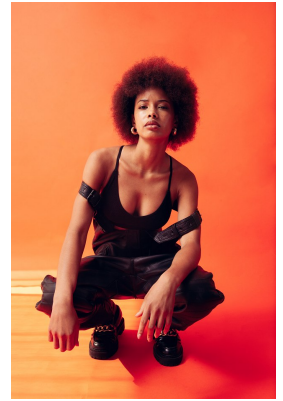

citizen

A Division Of Boss Models

REBECCA NDAVA

Height: 165cm Bust: 79cm Waist: 62cm Hips: 89cm Shoe: 5 UK Hair: Black Eyes: Brown

citizen
A Division Of Boss Models

REBECCA NDAVA

Height: 165cm Bust: 79cm Waist: 62cm Hips: 89cm Shoe: 5 UK Hair: Black Eyes: Brown