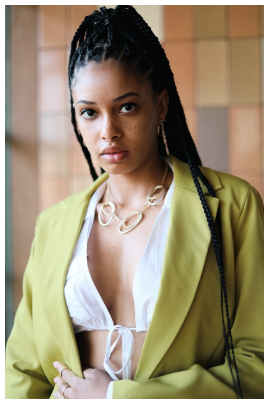

citizen

A Division Of Boss Models

REBECCA NDAVA

Height: 165cm Bust: 79cm Waist: 62cm Hips: 89cm Shoe: 5 UK Hair: Black Eyes: Brown

citizen
A Division Of Boss Models

REBECCA NDAVA

Height: 165cm Bust: 79cm Waist: 62cm Hips: 89cm Shoe: 5 UK Hair: Black Eyes: Brown