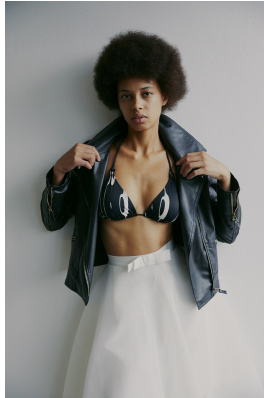

citizen

A Division Of Boss Models

REBECCA NDAVA

Height: 165cm Bust: 79cm Waist: 62cm Hips: 89cm Shoe: 5 UK Hair: Black Eyes: Brown

citizen
A Division Of Boss Models

REBECCA NDAVA

Height: 165cm Bust: 79cm Waist: 62cm Hips: 89cm Shoe: 5 UK Hair: Black Eyes: Brown