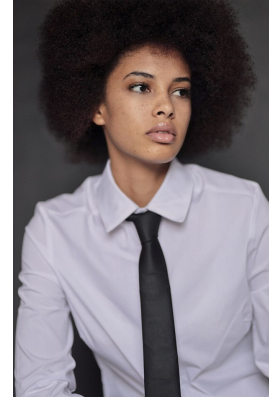

citizen

A Division Of Boss Models

REBECCA NDAVA

Height: 165cm Bust: 79cm Waist: 62cm Hips: 89cm Shoe: 5 UK Hair: Black Eyes: Brown

citizen
A Division Of Boss Models

REBECCA NDAVA

Height: 165cm Bust: 79cm Waist: 62cm Hips: 89cm Shoe: 5 UK Hair: Black Eyes: Brown