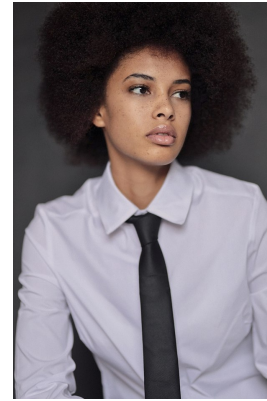

citizen
A Division Of Boss Models

REBECCA NDAVA

Height: 165cm Bust: 79cm Waist: 62cm Hips: 89cm Shoe: 5 UK Hair: Black Eyes: Brown

citizen
A Division Of Boss Models

REBECCA NDAVA

Height: 165cm Bust: 79cm Waist: 62cm Hips: 89cm Shoe: 5 UK Hair: Black Eyes: Brown