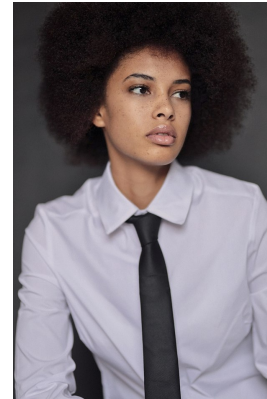

# citizen

A Division Of Boss Models

## REBECCA NDAVA

Height: 165cm Bust: 79cm Waist: 62cm Hips: 89cm Shoe: 5 UK Hair: Black Eyes: Brown

**citizen**  
*A Division Of Boss Models*

**REBECCA NDAVA**

Height: 165cm Bust: 79cm Waist: 62cm Hips: 89cm Shoe: 5 UK Hair: Black Eyes: Brown