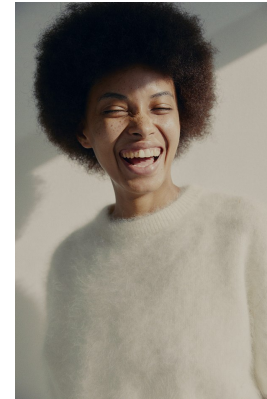

citizen

A Division Of Boss Models

REBECCA NDAVA

Height: 165cm Bust: 79cm Waist: 62cm Hips: 89cm Shoe: 5 UK Hair: Black Eyes: Brown

citizen
A Division Of Boss Models

REBECCA NDAVA

Height: 165cm Bust: 79cm Waist: 62cm Hips: 89cm Shoe: 5 UK Hair: Black Eyes: Brown