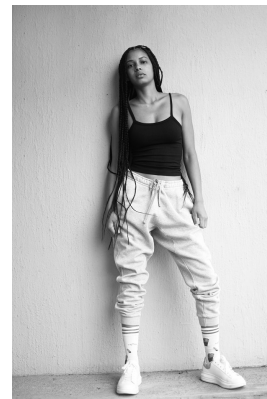

citizen
A Division Of Boss Models

REBECCA NDAVA

Height: 165cm Bust: 79cm Waist: 62cm Hips: 89cm Shoe: 5 UK Hair: Black Eyes: Brown

citizen
A Division Of Boss Models

REBECCA NDAVA

Height: 165cm Bust: 79cm Waist: 62cm Hips: 89cm Shoe: 5 UK Hair: Black Eyes: Brown