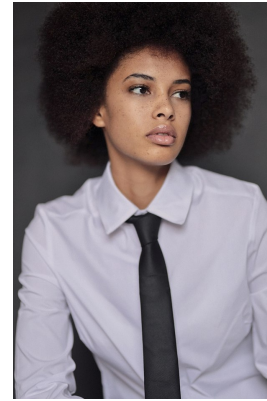

citizen

A Division Of Boss Models

REBECCA NDAVA

Height: 165cm Bust: 79cm Waist: 62cm Hips: 89cm Shoe: 5 UK Hair: Black Eyes: Brown

citizen
A Division Of Boss Models

REBECCA NDAVA

Height: 165cm Bust: 79cm Waist: 62cm Hips: 89cm Shoe: 5 UK Hair: Black Eyes: Brown