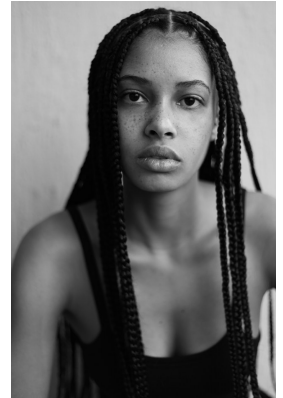

citizen

A Division Of Boss Models

REBECCA NDAVA

Height: 165cm Bust: 79cm Waist: 62cm Hips: 89cm Shoe: 5 UK Hair: Black Eyes: Brown

citizen
A Division Of Boss Models

REBECCA NDAVA

Height: 165cm Bust: 79cm Waist: 62cm Hips: 89cm Shoe: 5 UK Hair: Black Eyes: Brown