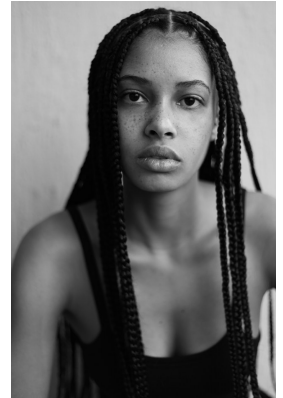

citizen
A Division Of Boss Models

REBECCA NDAVA

Height: 165cm Bust: 79cm Waist: 62cm Hips: 89cm Shoe: 5 UK Hair: Black Eyes: Brown

citizen
A Division Of Boss Models

REBECCA NDAVA

Height: 165cm Bust: 79cm Waist: 62cm Hips: 89cm Shoe: 5 UK Hair: Black Eyes: Brown