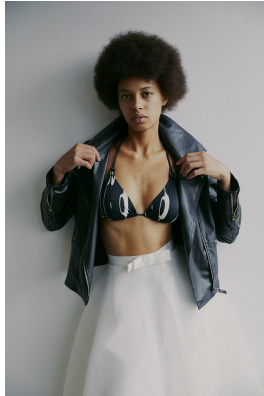

# citizen

A Division Of Boss Models

## REBECCA NDAVA

Height: 165cm Bust: 79cm Waist: 62cm Hips: 89cm Shoe: 5 UK Hair: Black Eyes: Brown

**citizen**  
*A Division Of Boss Models*

**REBECCA NDAVA**

Height: 165cm Bust: 79cm Waist: 62cm Hips: 89cm Shoe: 5 UK Hair: Black Eyes: Brown