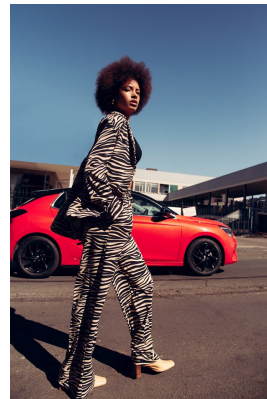

citizen

A Division Of Boss Models

REBECCA NDAVA

Height: 165cm Bust: 79cm Waist: 62cm Hips: 89cm Shoe: 5 UK Hair: Black Eyes: Brown

citizen
A Division Of Boss Models

REBECCA NDAVA

Height: 165cm Bust: 79cm Waist: 62cm Hips: 89cm Shoe: 5 UK Hair: Black Eyes: Brown