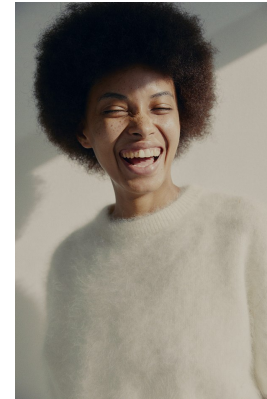

citizen
A Division Of Boss Models

REBECCA NDAVA

Height: 165cm Bust: 79cm Waist: 62cm Hips: 89cm Shoe: 5 UK Hair: Black Eyes: Brown

citizen
A Division Of Boss Models

REBECCA NDAVA

Height: 165cm Bust: 79cm Waist: 62cm Hips: 89cm Shoe: 5 UK Hair: Black Eyes: Brown