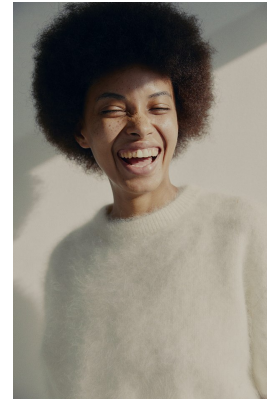

citizen

A Division Of Boss Models

REBECCA NDAVA

Height: 165cm Bust: 79cm Waist: 62cm Hips: 89cm Shoe: 5 UK Hair: Black Eyes: Brown

citizen
A Division Of Boss Models

REBECCA NDAVA

Height: 165cm Bust: 79cm Waist: 62cm Hips: 89cm Shoe: 5 UK Hair: Black Eyes: Brown