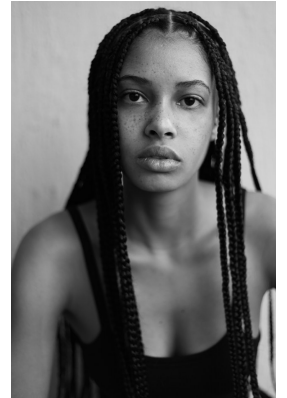

citizen

A Division Of Boss Models

REBECCA NDAVA

Height: 165cm Bust: 79cm Waist: 62cm Hips: 89cm Shoe: 5 UK Hair: Black Eyes: Brown

citizen
A Division Of Boss Models

REBECCA NDAVA

Height: 165cm Bust: 79cm Waist: 62cm Hips: 89cm Shoe: 5 UK Hair: Black Eyes: Brown