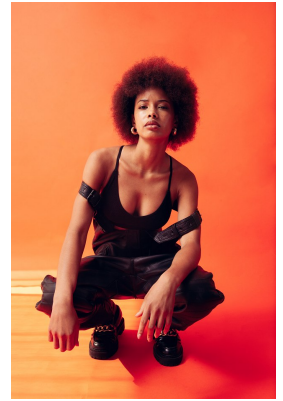

citizen
A Division Of Boss Models

REBECCA NDAVA

Height: 165cm Bust: 79cm Waist: 62cm Hips: 89cm Shoe: 5 UK Hair: Black Eyes: Brown

citizen
A Division Of Boss Models

REBECCA NDAVA

Height: 165cm Bust: 79cm Waist: 62cm Hips: 89cm Shoe: 5 UK Hair: Black Eyes: Brown