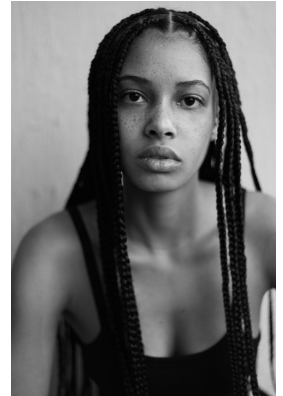

# citizen

A Division Of Boss Models

## REBECCA NDAVA

Height: 165cm Bust: 79cm Waist: 62cm Hips: 89cm Shoe: 5 UK Hair: Black Eyes: Brown

**citizen**  
*A Division Of Boss Models*

**REBECCA NDAVA**

Height: 165cm Bust: 79cm Waist: 62cm Hips: 89cm Shoe: 5 UK Hair: Black Eyes: Brown