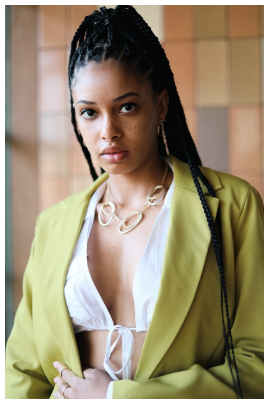

citizen
A Division Of Boss Models

REBECCA NDAVA

Height: 165cm Bust: 79cm Waist: 62cm Hips: 89cm Shoe: 5 UK Hair: Black Eyes: Brown

citizen
A Division Of Boss Models

REBECCA NDAVA

Height: 165cm Bust: 79cm Waist: 62cm Hips: 89cm Shoe: 5 UK Hair: Black Eyes: Brown