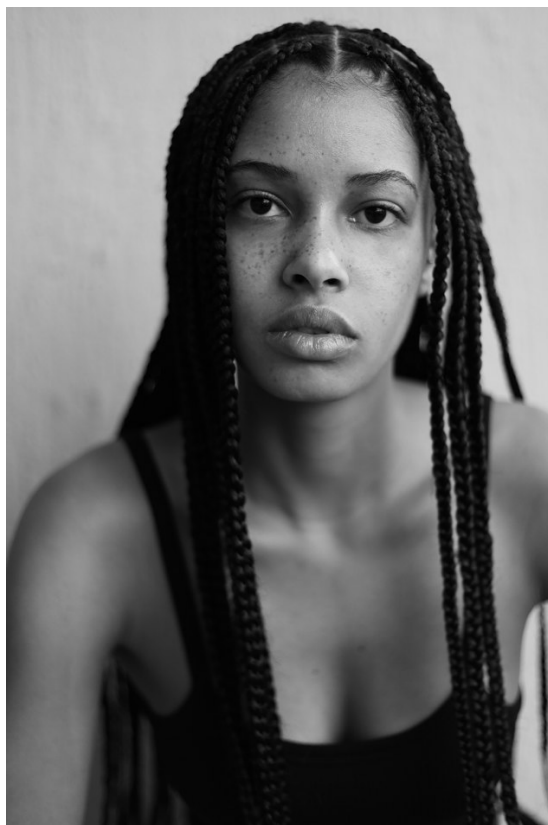

citizen
A Division Of Boss Models

REBECCA NDAVA

Height: 165cm Bust: 79cm Waist: 62cm Hips: 89cm Shoe: 5 UK Hair: Black Eyes: Brown

REBECCA NDAVA

Height: 165cm Bust: 79cm Waist: 62cm Hips: 89cm Shoe: 5 UK Hair: Black Eyes: Brown

citizen
A Division Of Boss Models

REBECCA NDAVA

Height: 165cm Bust: 79cm Waist: 62cm Hips: 89cm Shoe: 5 UK Hair: Black Eyes: Brown

citizen
A Division Of Boss Models

REBECCA NDAVA

Height: 165cm Bust: 79cm Waist: 62cm Hips: 89cm Shoe: 5 UK Hair: Black Eyes: Brown

REBECCA NDAVA

Height: 165cm Bust: 79cm Waist: 62cm Hips: 89cm Shoe: 5 UK Hair: Black Eyes: Brown

REBECCA NDAVA

Height: 165cm Bust: 79cm Waist: 62cm Hips: 89cm Shoe: 5 UK Hair: Black Eyes: Brown

REBECCA NDAVA

Height: 165cm Bust: 79cm Waist: 62cm Hips: 89cm Shoe: 5 UK Hair: Black Eyes: Brown

citizen
A Division Of Boss Models

REBECCA NDAVA

Height: 165cm Bust: 79cm Waist: 62cm Hips: 89cm Shoe: 5 UK Hair: Black Eyes: Brown