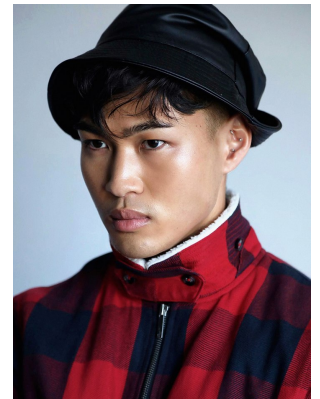

citizen
A Division Of Boss Models

JASON FORD

Height: 177cm Chest: 92cm Waist: 77cm Suit: 40 S Shoe: 10 UK Hair: Black Eyes: Brown