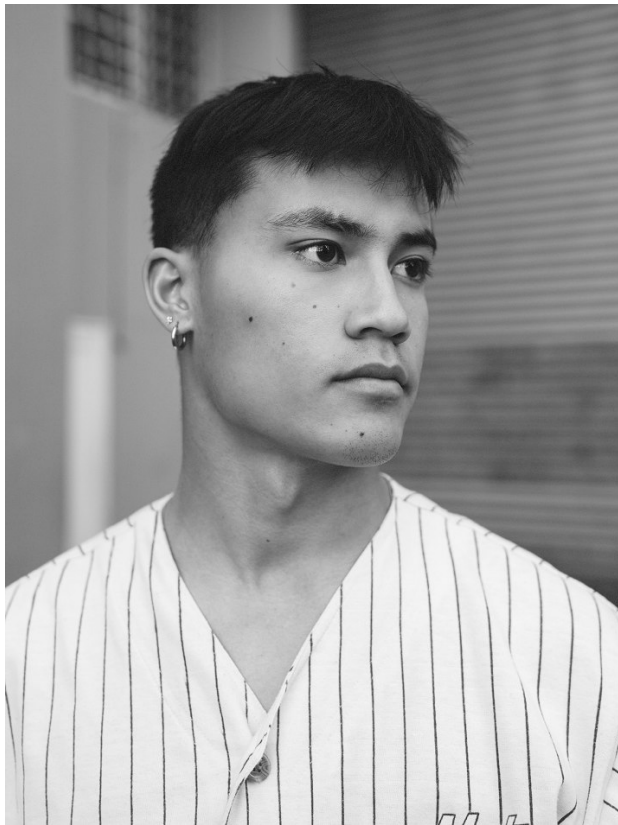

citizen

A Division Of Boss Models

CHRISTIAN LEE MING

Height: 175cm Chest: 96cm Waist: 74cm Suit: 38 S Shoe: 7 UK Hair: Black Eyes: Brown

citizen
A Division Of Boss Models

CHRISTIAN LEE MING

Height: 175cm Chest: 96cm Waist: 74cm Suit: 38 S Shoe: 7 UK Hair: Black Eyes: Brown