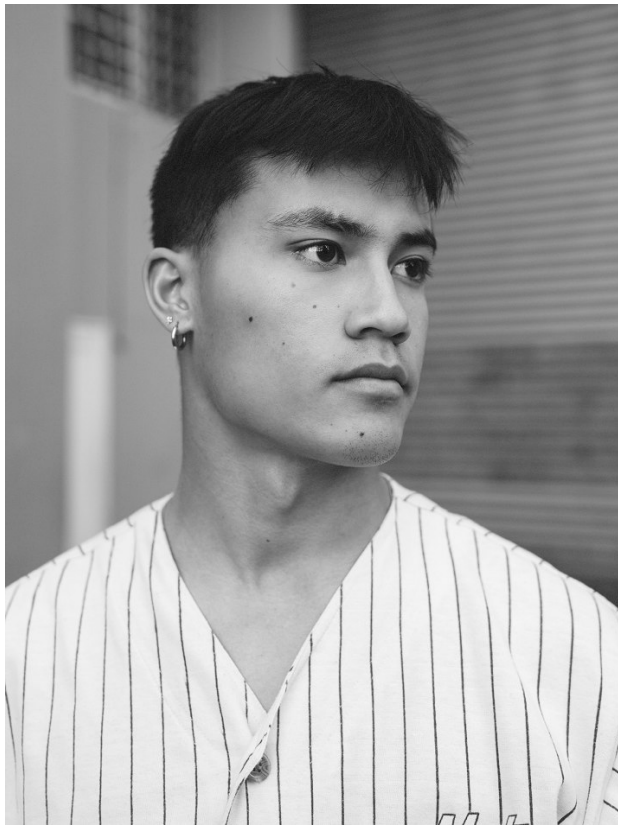

**citizen**  
*A Division Of Boss Models*

**CHRISTIAN LEE MING**

Height: 175cm Chest: 96cm Waist: 74cm Suit: 38 S Shoe: 7 UK Hair: Black Eyes: Brown

**citizen**  
*A Division Of Boss Models*

**CHRISTIAN LEE MING**

Height: 175cm Chest: 96cm Waist: 74cm Suit: 38 S Shoe: 7 UK Hair: Black Eyes: Brown

# **citizen**

*A Division Of Boss Models*