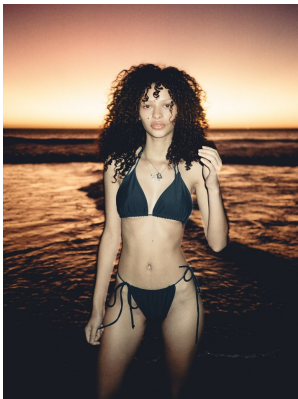

citizen

A Division Of Boss Models

KRIS BEZUIDENHOUT

Height: 162cm Bust: 72cm Waist: 55cm Hips: 88cm Shoe: 4.5 UK Hair: Brown Eyes: Brown

citizen
A Division Of Boss Models

KRIS BEZUIDENHOUT

Height: 162cm Bust: 72cm Waist: 55cm Hips: 88cm Shoe: 4.5 UK Hair: Brown Eyes: Brown