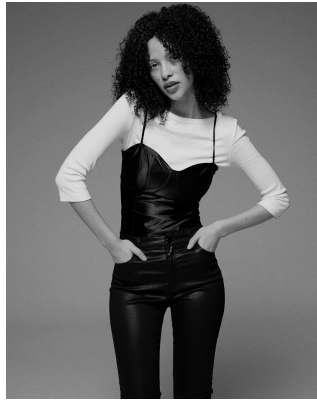

citizen

A Division Of Boss Models

KRIS BEZUIDENHOUT

Height: 162cm Bust: 72cm Waist: 55cm Hips: 88cm Shoe: 4.5 UK Hair: Brown Eyes: Brown

citizen
A Division Of Boss Models

KRIS BEZUIDENHOUT

Height: 162cm Bust: 72cm Waist: 55cm Hips: 88cm Shoe: 4.5 UK Hair: Brown Eyes: Brown