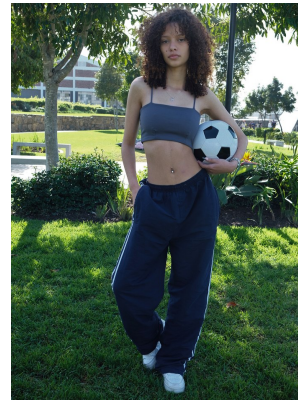

citizen

A Division Of Boss Models

KRIS BEZUIDENHOUT

Height: 162cm Bust: 72cm Waist: 55cm Hips: 88cm Shoe: 4.5 UK Hair: Brown Eyes: Brown

citizen
A Division Of Boss Models

KRIS BEZUIDENHOUT

Height: 162cm Bust: 72cm Waist: 55cm Hips: 88cm Shoe: 4.5 UK Hair: Brown Eyes: Brown