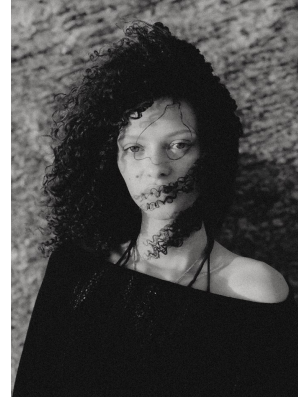

citizen

A Division Of Boss Models

KRIS BEZUIDENHOUT

Height: 162cm Bust: 72cm Waist: 55cm Hips: 88cm Shoe: 4.5 UK Hair: Brown Eyes: Brown

citizen
A Division Of Boss Models

KRIS BEZUIDENHOUT

Height: 162cm Bust: 72cm Waist: 55cm Hips: 88cm Shoe: 4.5 UK Hair: Brown Eyes: Brown