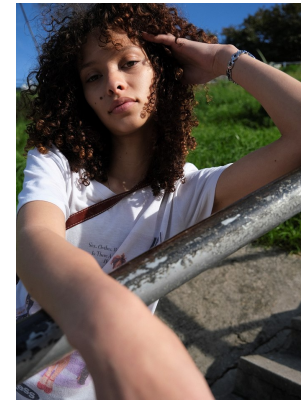

citizen

A Division Of Boss Models

KRIS BEZUIDENHOUT

Height: 162cm Bust: 72cm Waist: 55cm Hips: 88cm Shoe: 4.5 UK Hair: Brown Eyes: Brown

citizen
A Division Of Boss Models

KRIS BEZUIDENHOUT

Height: 162cm Bust: 72cm Waist: 55cm Hips: 88cm Shoe: 4.5 UK Hair: Brown Eyes: Brown