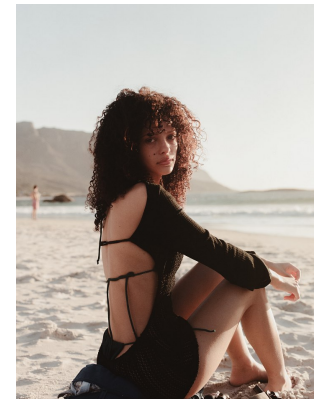

citizen

A Division Of Boss Models

KRIS BEZUIDENHOUT

Height: 162cm Bust: 72cm Waist: 55cm Hips: 88cm Shoe: 4.5 UK Hair: Brown Eyes: Brown

citizen
A Division Of Boss Models

KRIS BEZUIDENHOUT

Height: 162cm Bust: 72cm Waist: 55cm Hips: 88cm Shoe: 4.5 UK Hair: Brown Eyes: Brown