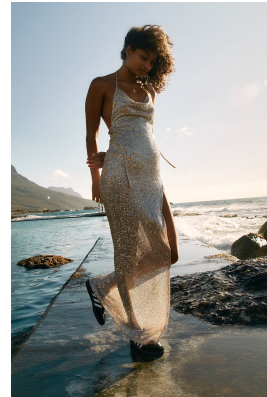

citizen
A Division Of Boss Models

ANNA LAWRENCE

Height: 173cm Bust: 84cm Waist: 65cm Hips: 96cm Shoe: 5 UK Hair: Brunette Eyes: Brown

citizen
A Division Of Boss Models

ANNA LAWRENCE

Height: 173cm Bust: 84cm Waist: 65cm Hips: 96cm Shoe: 5 UK Hair: Brunette Eyes: Brown