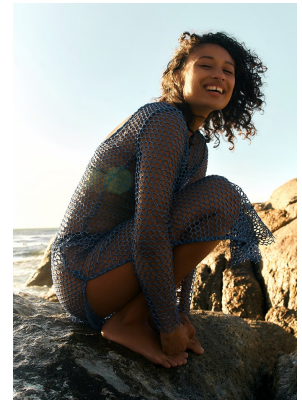

citizen
A Division Of Boss Models

ANNA LAWRENCE

Height: 173cm Bust: 84cm Waist: 65cm Hips: 96cm Shoe: 5 UK Hair: Brunette Eyes: Brown

citizen
A Division Of Boss Models

ANNA LAWRENCE

Height: 173cm Bust: 84cm Waist: 65cm Hips: 96cm Shoe: 5 UK Hair: Brunette Eyes: Brown