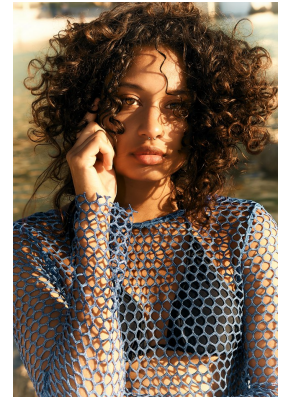

citizen
A Division Of Boss Models

ANNA LAWRENCE

Height: 173cm Bust: 84cm Waist: 65cm Hips: 96cm Shoe: 5 UK Hair: Brunette Eyes: Brown

citizen
A Division Of Boss Models

ANNA LAWRENCE

Height: 173cm Bust: 84cm Waist: 65cm Hips: 96cm Shoe: 5 UK Hair: Brunette Eyes: Brown