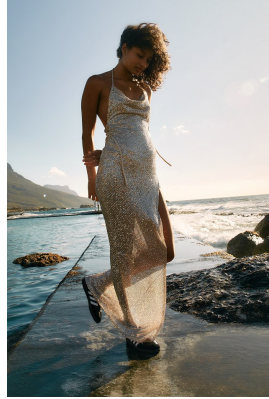

citizen

A Division Of Boss Models

ANNA LAWRENCE

Height: 173cm Bust: 84cm Waist: 65cm Hips: 96cm Shoe: 5 UK Hair: Brunette Eyes: Brown

citizen
A Division Of Boss Models

ANNA LAWRENCE

Height: 173cm Bust: 84cm Waist: 65cm Hips: 96cm Shoe: 5 UK Hair: Brunette Eyes: Brown