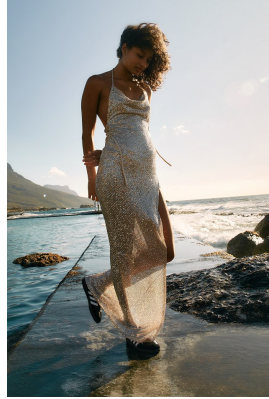

# citizen

*A Division Of Boss Models*

## ANNA LAWRENCE

Height: 173cm Bust: 84cm Waist: 65cm Hips: 96cm Shoe: 5 UK Hair: Brunette Eyes: Brown

**citizen**  
*A Division Of Boss Models*

**ANNA LAWRENCE**

Height: 173cm Bust: 84cm Waist: 65cm Hips: 96cm Shoe: 5 UK Hair: Brunette Eyes: Brown