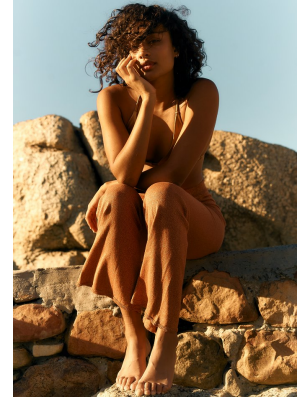

citizen
A Division Of Boss Models

ANNA LAWRENCE

Height: 173cm Bust: 84cm Waist: 65cm Hips: 96cm Shoe: 5 UK Hair: Brunette Eyes: Brown

citizen
A Division Of Boss Models

ANNA LAWRENCE

Height: 173cm Bust: 84cm Waist: 65cm Hips: 96cm Shoe: 5 UK Hair: Brunette Eyes: Brown