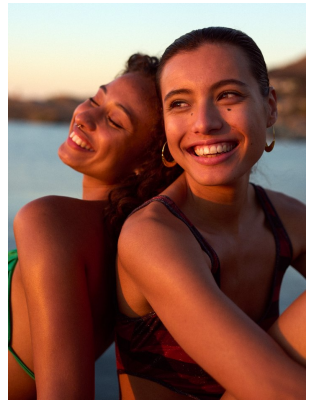

# citizen

*A Division Of Boss Models*

## ANNA LAWRENCE

Height: 173cm Bust: 84cm Waist: 65cm Hips: 96cm Shoe: 5 UK Hair: Brunette Eyes: Brown

**citizen**  
*A Division Of Boss Models*

**ANNA LAWRENCE**

Height: 173cm Bust: 84cm Waist: 65cm Hips: 96cm Shoe: 5 UK Hair: Brunette Eyes: Brown