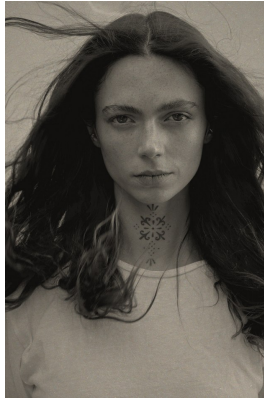

**citizen**  
*A Division Of Boss Models*

**MACKENZIE WOOD**

Height: 181cm Bust: 90cm Waist: 66cm Hips: 92cm Shoe: 7 UK Hair: Brown Eyes: Green

**citizen**  
*A Division Of Boss Models*

**MACKENZIE WOOD**

Height: 181cm Bust: 90cm Waist: 66cm Hips: 92cm Shoe: 7 UK Hair: Brown Eyes: Green