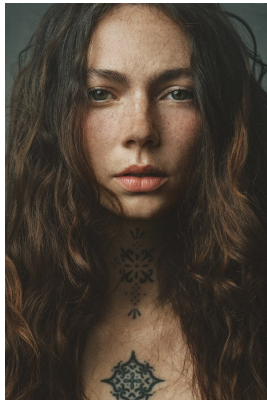

# **citizen**

*A Division Of Boss Models*

## **MACKENZIE WOOD**

Height: 181cm Bust: 88cm Waist: 68cm Hips: 94cm Shoe: 7 UK Hair: Brown Eyes: Green

**citizen**  
*A Division Of Boss Models*

**MACKENZIE WOOD**

Height: 181cm Bust: 88cm Waist: 68cm Hips: 94cm Shoe: 7 UK Hair: Brown Eyes: Green