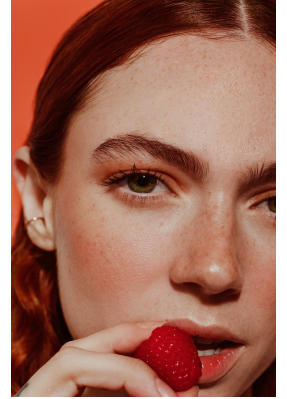

# **citizen**

*A Division Of Boss Models*

## **MACKENZIE WOOD**

Height: 181cm Bust: 88cm Waist: 64cm Hips: 93cm Shoe: 7 UK Hair: Brown Eyes: Green

**citizen**  
*A Division Of Boss Models*

**MACKENZIE WOOD**

Height: 181cm Bust: 88cm Waist: 64cm Hips: 93cm Shoe: 7 UK Hair: Brown Eyes: Green