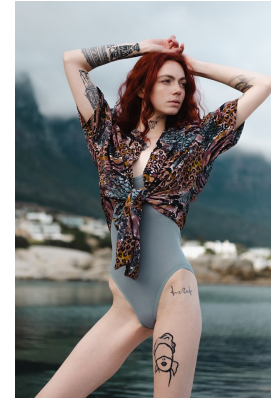

**citizen**  
*A Division Of Boss Models*

**MACKENZIE WOOD**

Height: 181cm Bust: 90cm Waist: 66cm Hips: 92cm Shoe: 7 UK Hair: Brown Eyes: Green

**citizen**  
*A Division Of Boss Models*

**MACKENZIE WOOD**

Height: 181cm Bust: 90cm Waist: 66cm Hips: 92cm Shoe: 7 UK Hair: Brown Eyes: Green