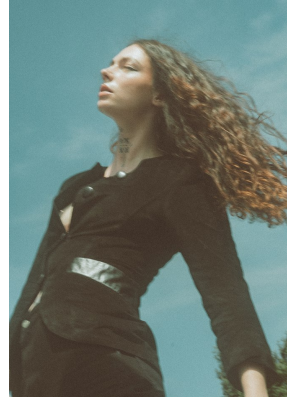

# **citizen**

*A Division Of Boss Models*

## **MACKENZIE WOOD**

Height: 181cm Bust: 88cm Waist: 64cm Hips: 93cm Shoe: 7 UK Hair: Brown Eyes: Green

**citizen**  
*A Division Of Boss Models*

**MACKENZIE WOOD**

Height: 181cm Bust: 88cm Waist: 64cm Hips: 93cm Shoe: 7 UK Hair: Brown Eyes: Green