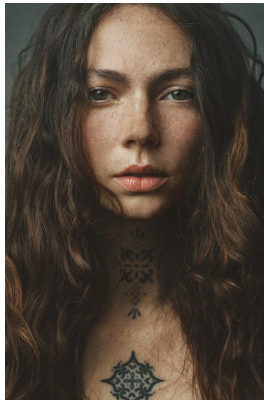

# **citizen**

*A Division Of Boss Models*

## **MACKENZIE WOOD**

Height: 181cm Bust: 88cm Waist: 64cm Hips: 93cm Shoe: 7 UK Hair: Brown Eyes: Green

**citizen**  
*A Division Of Boss Models*

**MACKENZIE WOOD**

Height: 181cm Bust: 88cm Waist: 64cm Hips: 93cm Shoe: 7 UK Hair: Brown Eyes: Green