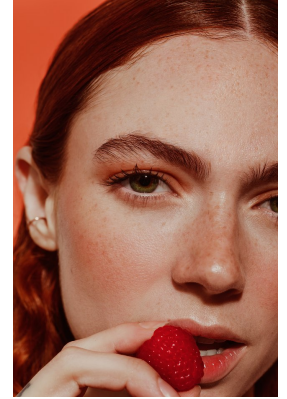

# **citizen**

*A Division Of Boss Models*

## **MACKENZIE WOOD**

Height: 181cm Bust: 88cm Waist: 68cm Hips: 94cm Shoe: 7 UK Hair: Brown Eyes: Green

**citizen**  
*A Division Of Boss Models*

**MACKENZIE WOOD**

Height: 181cm Bust: 88cm Waist: 68cm Hips: 94cm Shoe: 7 UK Hair: Brown Eyes: Green