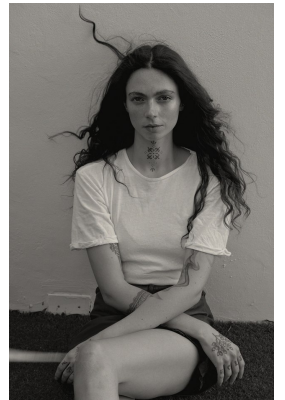

# **citizen**

*A Division Of Boss Models*

## **MACKENZIE WOOD**

Height: 181cm Bust: 88cm Waist: 68cm Hips: 94cm Shoe: 7 UK Hair: Brown Eyes: Green

**citizen**  
*A Division Of Boss Models*

**MACKENZIE WOOD**

Height: 181cm Bust: 88cm Waist: 68cm Hips: 94cm Shoe: 7 UK Hair: Brown Eyes: Green