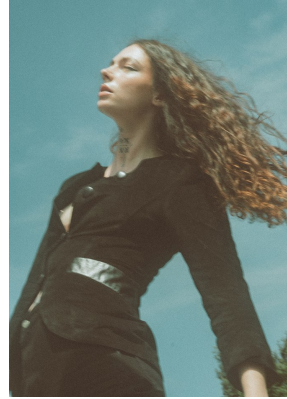

# **citizen**

*A Division Of Boss Models*

## **MACKENZIE WOOD**

Height: 181cm Bust: 88cm Waist: 68cm Hips: 94cm Shoe: 7 UK Hair: Brown Eyes: Green

**citizen**  
*A Division Of Boss Models*

**MACKENZIE WOOD**

Height: 181cm Bust: 88cm Waist: 68cm Hips: 94cm Shoe: 7 UK Hair: Brown Eyes: Green