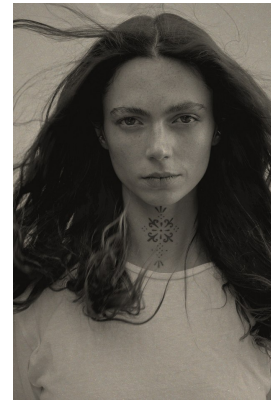

# **citizen**

*A Division Of Boss Models*

## **MACKENZIE WOOD**

Height: 181cm Bust: 88cm Waist: 68cm Hips: 94cm Shoe: 7 UK Hair: Brown Eyes: Green

**citizen**  
*A Division Of Boss Models*

**MACKENZIE WOOD**

Height: 181cm Bust: 88cm Waist: 68cm Hips: 94cm Shoe: 7 UK Hair: Brown Eyes: Green