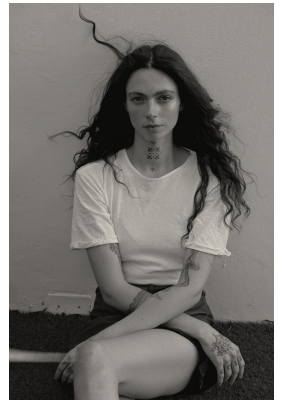

# **citizen**

*A Division Of Boss Models*

## **MACKENZIE WOOD**

Height: 181cm Bust: 88cm Waist: 64cm Hips: 93cm Shoe: 7 UK Hair: Brown Eyes: Green

**citizen**  
*A Division Of Boss Models*

**MACKENZIE WOOD**

Height: 181cm Bust: 88cm Waist: 64cm Hips: 93cm Shoe: 7 UK Hair: Brown Eyes: Green