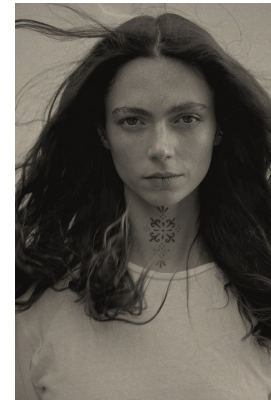

# **citizen**

*A Division Of Boss Models*

## **MACKENZIE WOOD**

Height: 181cm Bust: 88cm Waist: 64cm Hips: 93cm Shoe: 7 UK Hair: Brown Eyes: Green

**citizen**  
*A Division Of Boss Models*

**MACKENZIE WOOD**

Height: 181cm Bust: 88cm Waist: 64cm Hips: 93cm Shoe: 7 UK Hair: Brown Eyes: Green