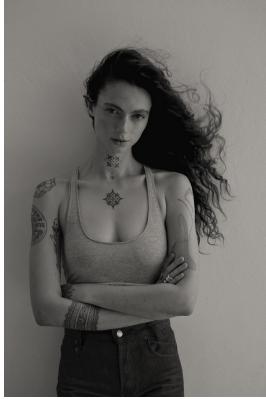

# **citizen**

*A Division Of Boss Models*

## **MACKENZIE WOOD**

Height: 181cm Bust: 88cm Waist: 64cm Hips: 93cm Shoe: 7 UK Hair: Brown Eyes: Green

**citizen**  
*A Division Of Boss Models*

**MACKENZIE WOOD**

Height: 181cm Bust: 88cm Waist: 64cm Hips: 93cm Shoe: 7 UK Hair: Brown Eyes: Green