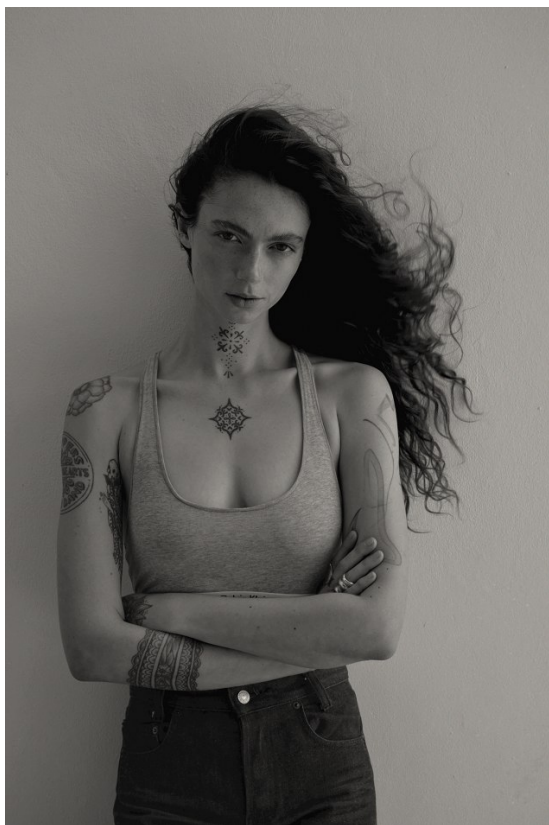

citizen
A Division Of Boss Models

MACKENZIE WOOD

Height: 181cm Bust: 88cm Waist: 68cm Hips: 94cm Shoe: 7 UK Hair: Brown Eyes: Green

citizen
A Division Of Boss Models

MACKENZIE WOOD

Height: 181cm Bust: 88cm Waist: 68cm Hips: 94cm Shoe: 7 UK Hair: Brown Eyes: Green

MACKENZIE WOOD

Height: 181cm Bust: 88cm Waist: 68cm Hips: 94cm Shoe: 7 UK Hair: Brown Eyes: Green

citizen
A Division Of Boss Models

MACKENZIE WOOD

Height: 181cm Bust: 88cm Waist: 68cm Hips: 94cm Shoe: 7 UK Hair: Brown Eyes: Green