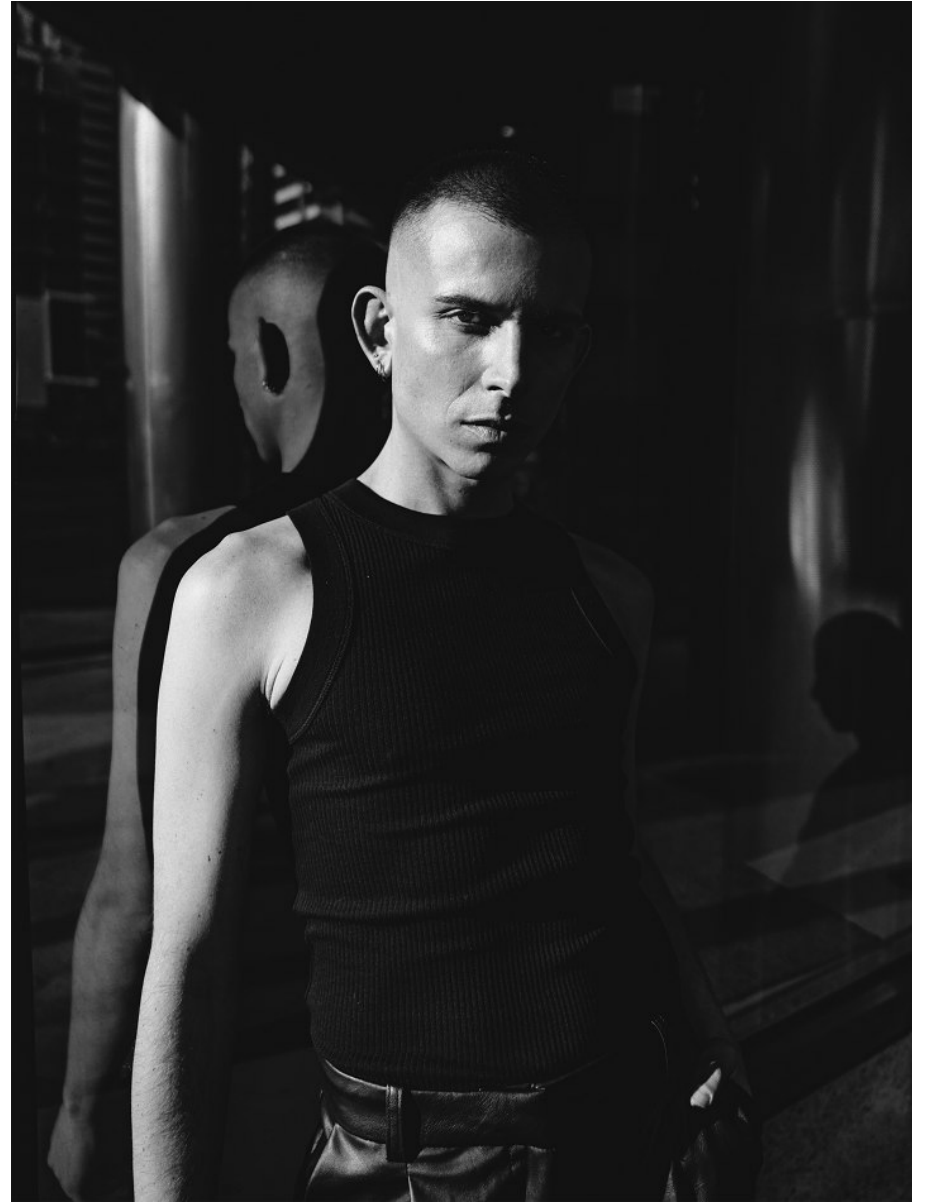

citizen
A Division Of Boss Models

DALTON SMIT

Height: 170cm Chest: 86cm Waist: 72cm Shoe: 7 UK Hair: Blonde Eyes: Hazel

citizen
A Division Of Boss Models

DALTON SMIT

Height: 170cm Chest: 86cm Waist: 72cm Shoe: 7 UK Hair: Blonde Eyes: Hazel

DALTON SMIT

Height: 170cm Chest: 86cm Waist: 72cm Shoe: 7 UK Hair: Blonde Eyes: Hazel

citizen
A Division Of Boss Models

DALTON SMIT

Height: 170cm Chest: 86cm Waist: 72cm Shoe: 7 UK Hair: Blonde Eyes: Hazel

citizen
A Division Of Boss Models

DALTON SMIT

Height: 170cm Chest: 86cm Waist: 72cm Shoe: 7 UK Hair: Blonde Eyes: Hazel

DALTON SMIT

Height: 170cm Chest: 86cm Waist: 72cm Shoe: 7 UK Hair: Blonde Eyes: Hazel