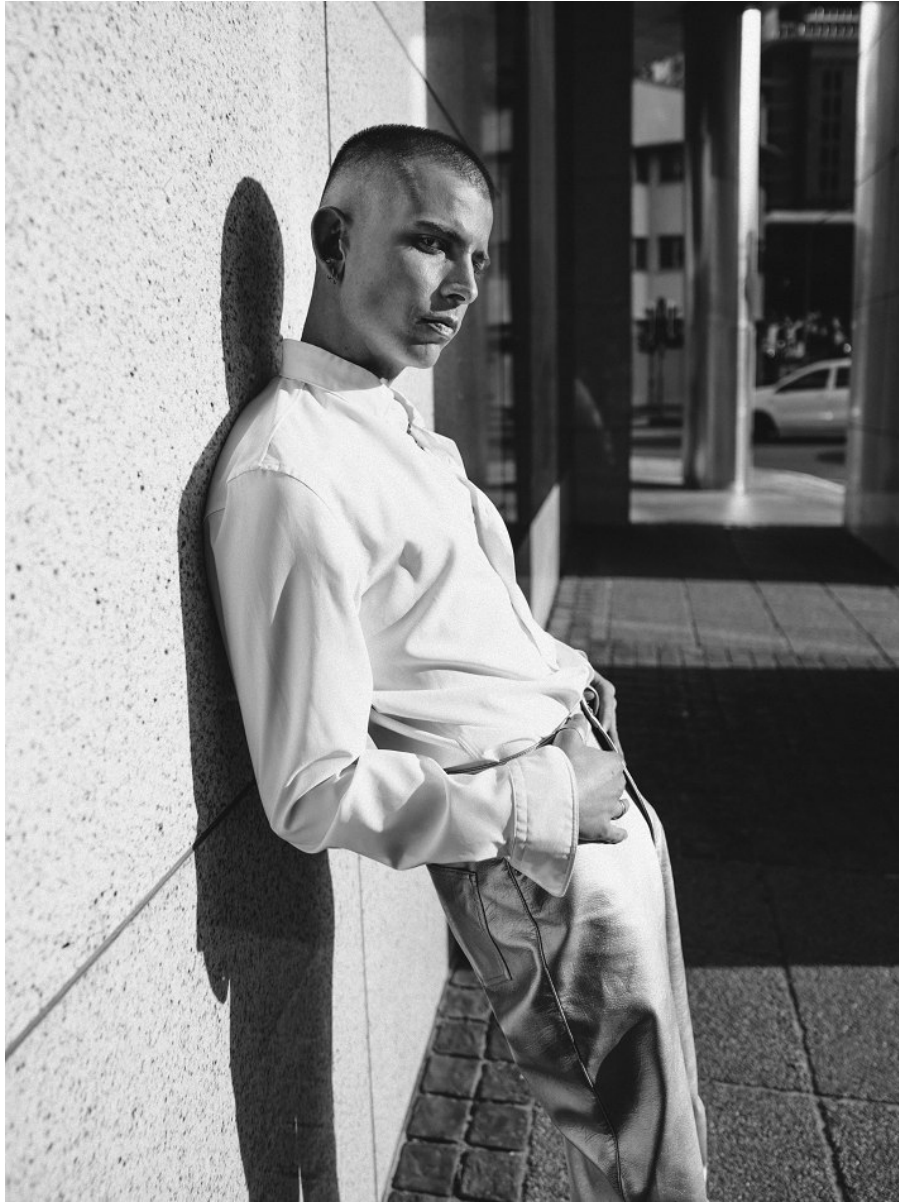

citizen
A Division Of Boss Models

DALTON SMIT

Height: 170cm Chest: 86cm Waist: 72cm Shoe: 7 UK Hair: Blonde Eyes: Hazel

citizen
A Division Of Boss Models

DALTON SMIT

Height: 170cm Chest: 86cm Waist: 72cm Shoe: 7 UK Hair: Blonde Eyes: Hazel

DALTON SMIT

Height: 170cm Chest: 86cm Waist: 72cm Shoe: 7 UK Hair: Blonde Eyes: Hazel

citizen
A Division Of Boss Models

DALTON SMIT

Height: 170cm Chest: 86cm Waist: 72cm Shoe: 7 UK Hair: Blonde Eyes: Hazel

citizen
A Division Of Boss Models

DALTON SMIT

Height: 170cm Chest: 86cm Waist: 72cm Shoe: 7 UK Hair: Blonde Eyes: Hazel

DALTON SMIT

Height: 170cm Chest: 86cm Waist: 72cm Shoe: 7 UK Hair: Blonde Eyes: Hazel