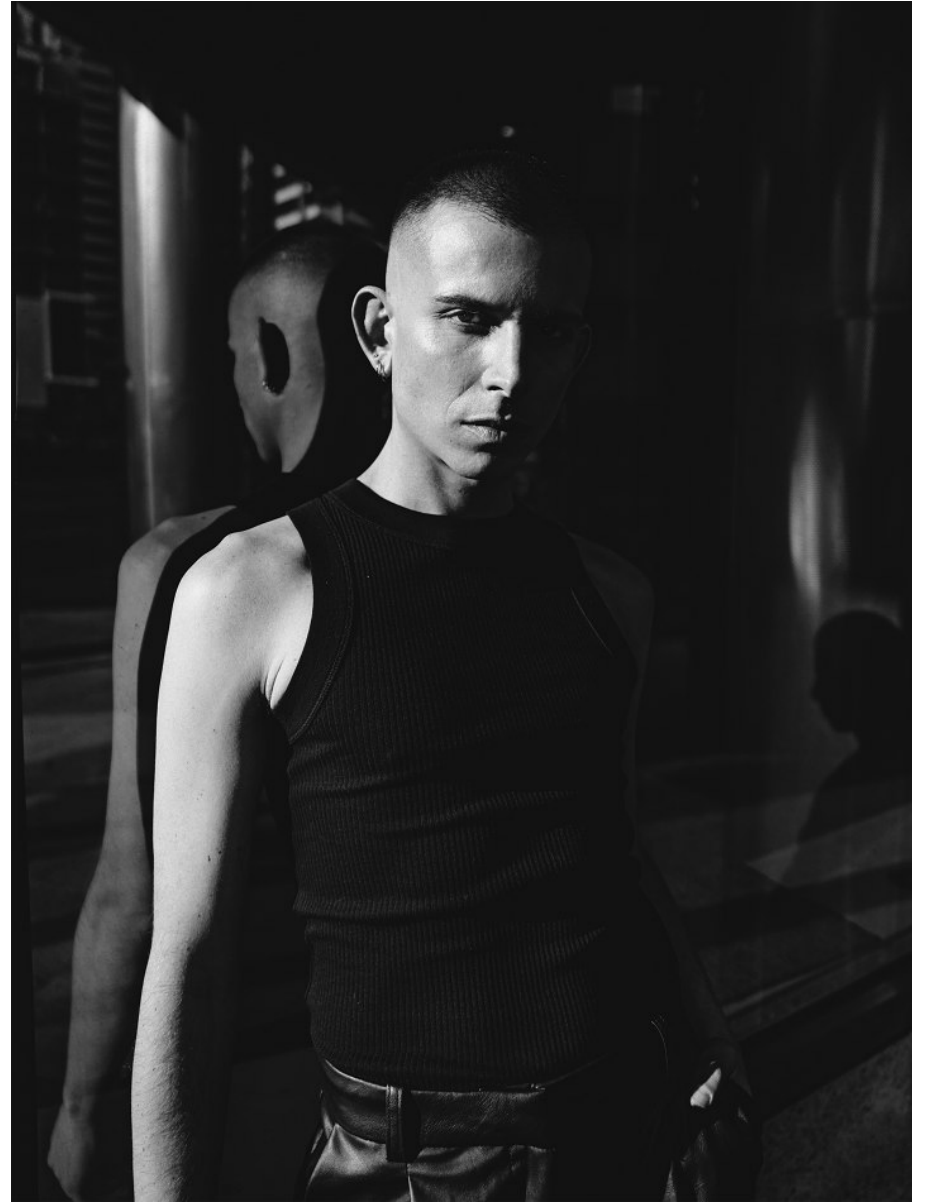

**citizen**  
*A Division Of Boss Models*

**DALTON SMIT**

Height: 170cm Chest: 86cm Waist: 72cm Shoe: 7 UK Hair: Blonde Eyes: Hazel

**citizen**  
*A Division Of Boss Models*

**DALTON SMIT**

Height: 170cm Chest: 86cm Waist: 72cm Shoe: 7 UK Hair: Blonde Eyes: Hazel

**DALTON SMIT**

Height: 170cm Chest: 86cm Waist: 72cm Shoe: 7 UK Hair: Blonde Eyes: Hazel

**citizen**  
*A Division Of Boss Models*

**DALTON SMIT**

Height: 170cm Chest: 86cm Waist: 72cm Shoe: 7 UK Hair: Blonde Eyes: Hazel

**citizen**  
*A Division Of Boss Models*

**DALTON SMIT**

Height: 170cm Chest: 86cm Waist: 72cm Shoe: 7 UK Hair: Blonde Eyes: Hazel

**DALTON SMIT**

Height: 170cm Chest: 86cm Waist: 72cm Shoe: 7 UK Hair: Blonde Eyes: Hazel