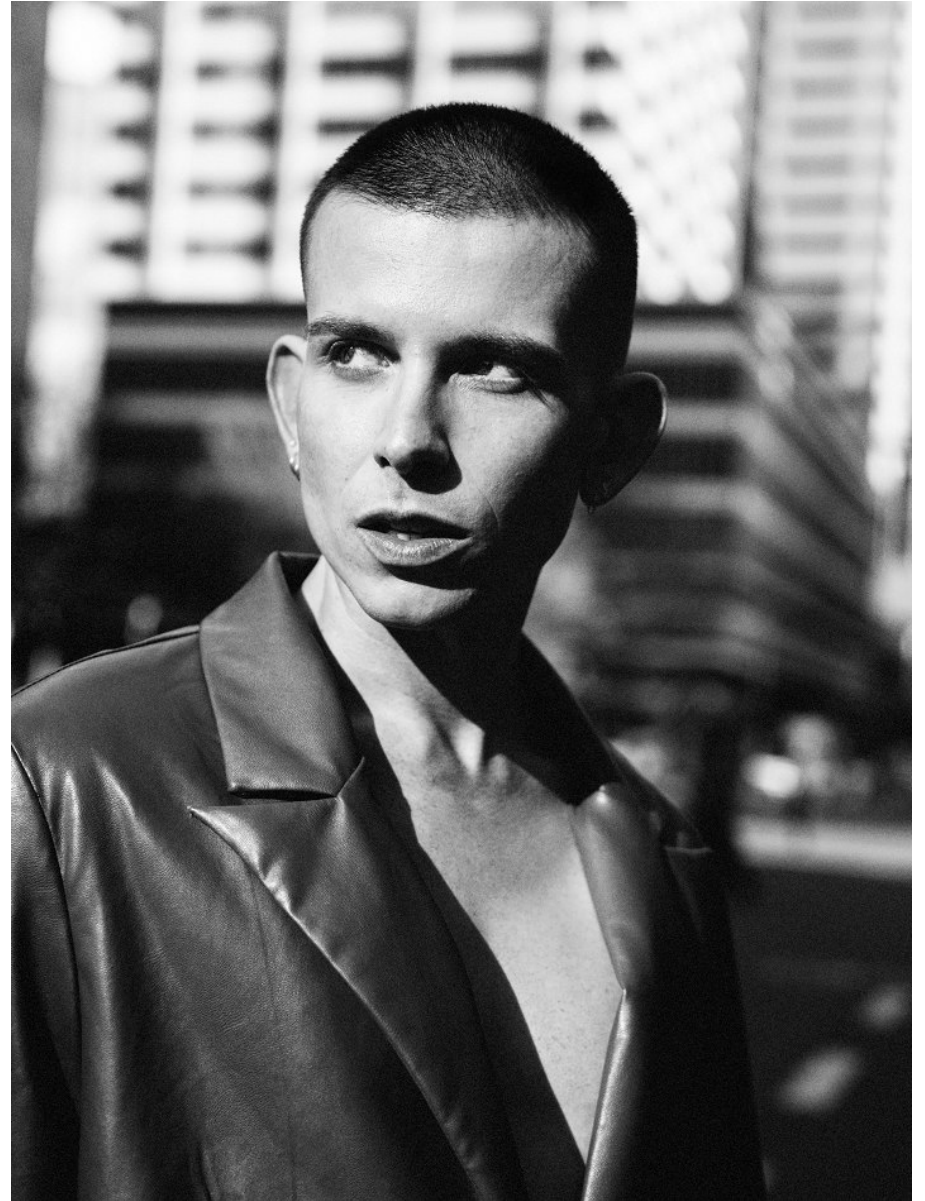

**citizen**  
*A Division Of Boss Models*

**DALTON SMIT**

Height: 170cm Chest: 86cm Waist: 72cm Shoe: 7 UK Hair: Blonde Eyes: Hazel

**citizen**  
*A Division Of Boss Models*

**DALTON SMIT**

Height: 170cm Chest: 86cm Waist: 72cm Shoe: 7 UK Hair: Blonde Eyes: Hazel

**citizen**  
*A Division Of Boss Models*

**DALTON SMIT**

Height: 170cm Chest: 86cm Waist: 72cm Shoe: 7 UK Hair: Blonde Eyes: Hazel

**DALTON SMIT**

Height: 170cm Chest: 86cm Waist: 72cm Shoe: 7 UK Hair: Blonde Eyes: Hazel