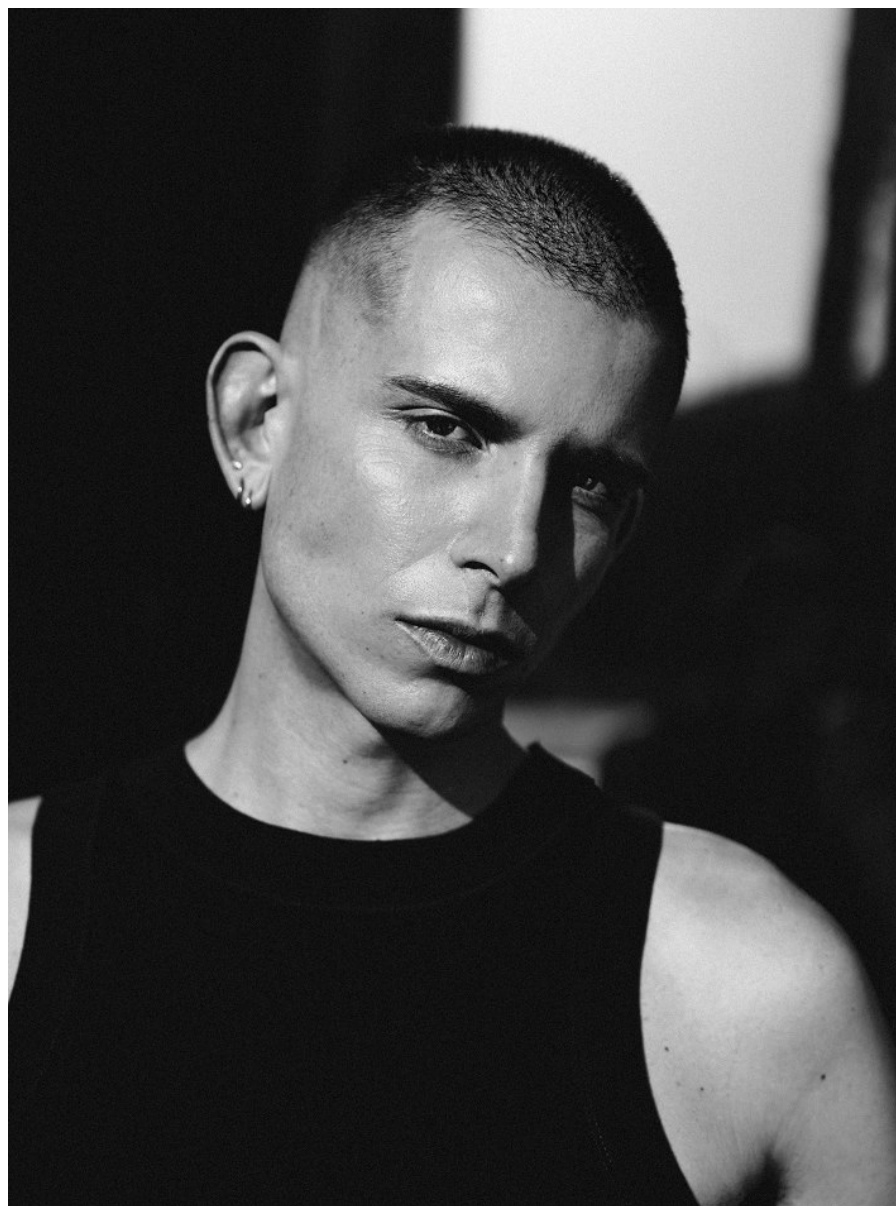

citizen
A Division Of Boss Models

DALTON SMIT

Height: 170cm Chest: 86cm Waist: 72cm Shoe: 7 UK Hair: Blonde Eyes: Hazel