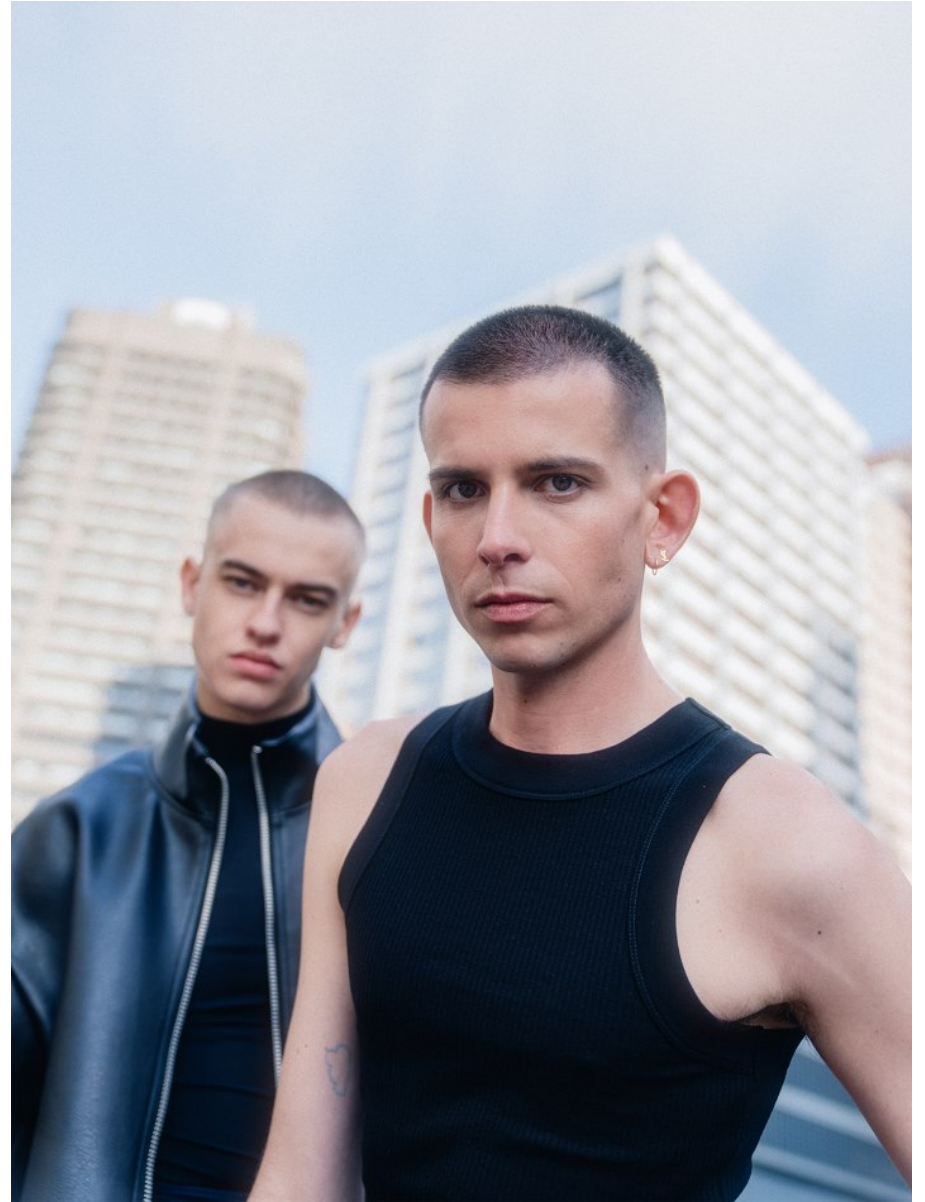

**citizen**  
*A Division Of Boss Models*

**DALTON SMIT**

Height: 170cm Chest: 86cm Waist: 72cm Shoe: 7 UK Hair: Blonde Eyes: Hazel

**citizen**  
*A Division Of Boss Models*

**DALTON SMIT**

Height: 170cm Chest: 86cm Waist: 72cm Shoe: 7 UK Hair: Blonde Eyes: Hazel

**DALTON SMIT**

Height: 170cm Chest: 86cm Waist: 72cm Shoe: 7 UK Hair: Blonde Eyes: Hazel

**citizen**  
*A Division Of Boss Models*

**DALTON SMIT**

Height: 170cm Chest: 86cm Waist: 72cm Shoe: 7 UK Hair: Blonde Eyes: Hazel

**citizen**  
*A Division Of Boss Models*

**DALTON SMIT**

Height: 170cm Chest: 86cm Waist: 72cm Shoe: 7 UK Hair: Blonde Eyes: Hazel

**DALTON SMIT**

Height: 170cm Chest: 86cm Waist: 72cm Shoe: 7 UK Hair: Blonde Eyes: Hazel