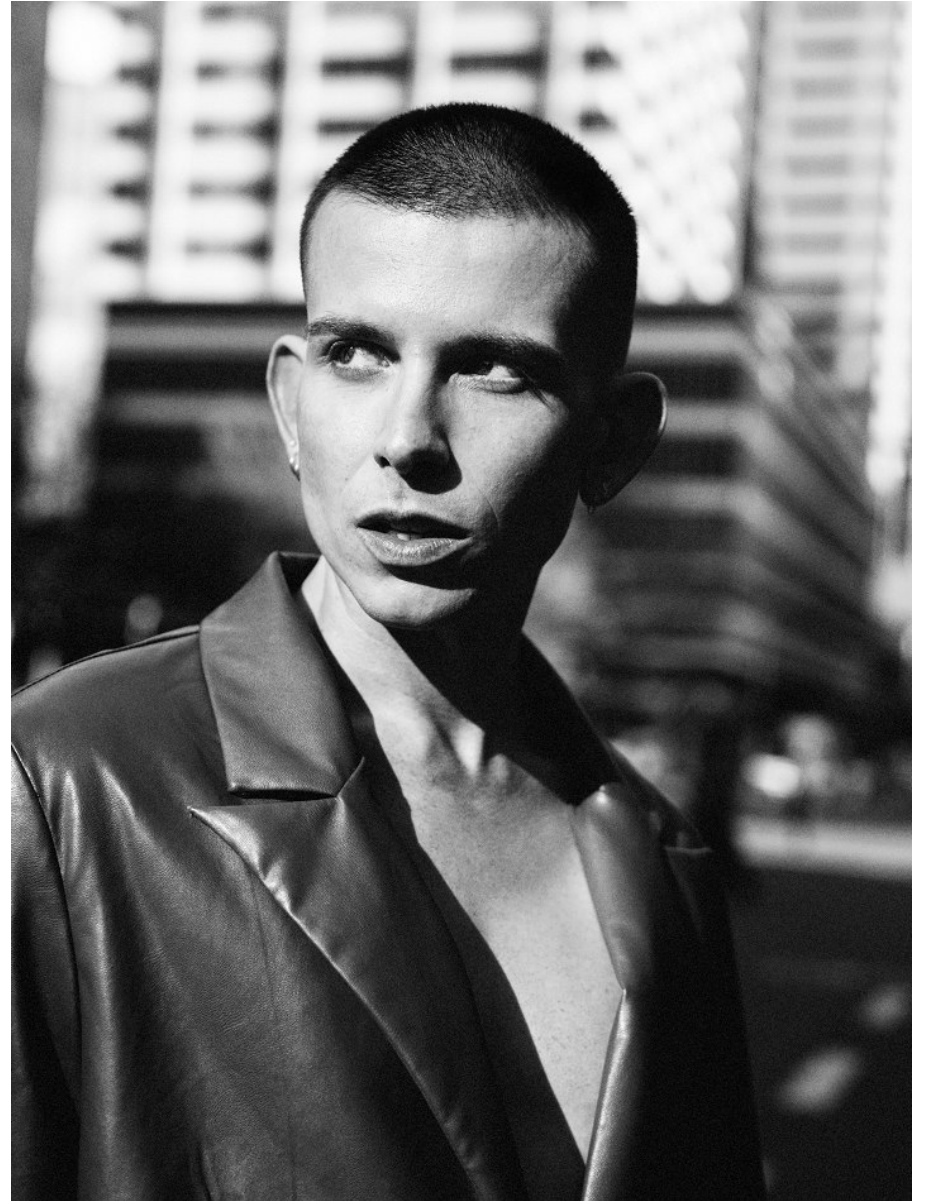

**citizen**  
*A Division Of Boss Models*

**DALTON SMIT**

Height: 170cm Chest: 86cm Waist: 72cm Shoe: 7 UK Hair: Blonde Eyes: Hazel

**citizen**  
*A Division Of Boss Models*

**DALTON SMIT**

Height: 170cm Chest: 86cm Waist: 72cm Shoe: 7 UK Hair: Blonde Eyes: Hazel

**DALTON SMIT**

Height: 170cm Chest: 86cm Waist: 72cm Shoe: 7 UK Hair: Blonde Eyes: Hazel

**citizen**  
*A Division Of Boss Models*

**DALTON SMIT**

Height: 170cm Chest: 86cm Waist: 72cm Shoe: 7 UK Hair: Blonde Eyes: Hazel

**citizen**  
*A Division Of Boss Models*

**DALTON SMIT**

Height: 170cm Chest: 86cm Waist: 72cm Shoe: 7 UK Hair: Blonde Eyes: Hazel

**DALTON SMIT**

Height: 170cm Chest: 86cm Waist: 72cm Shoe: 7 UK Hair: Blonde Eyes: Hazel