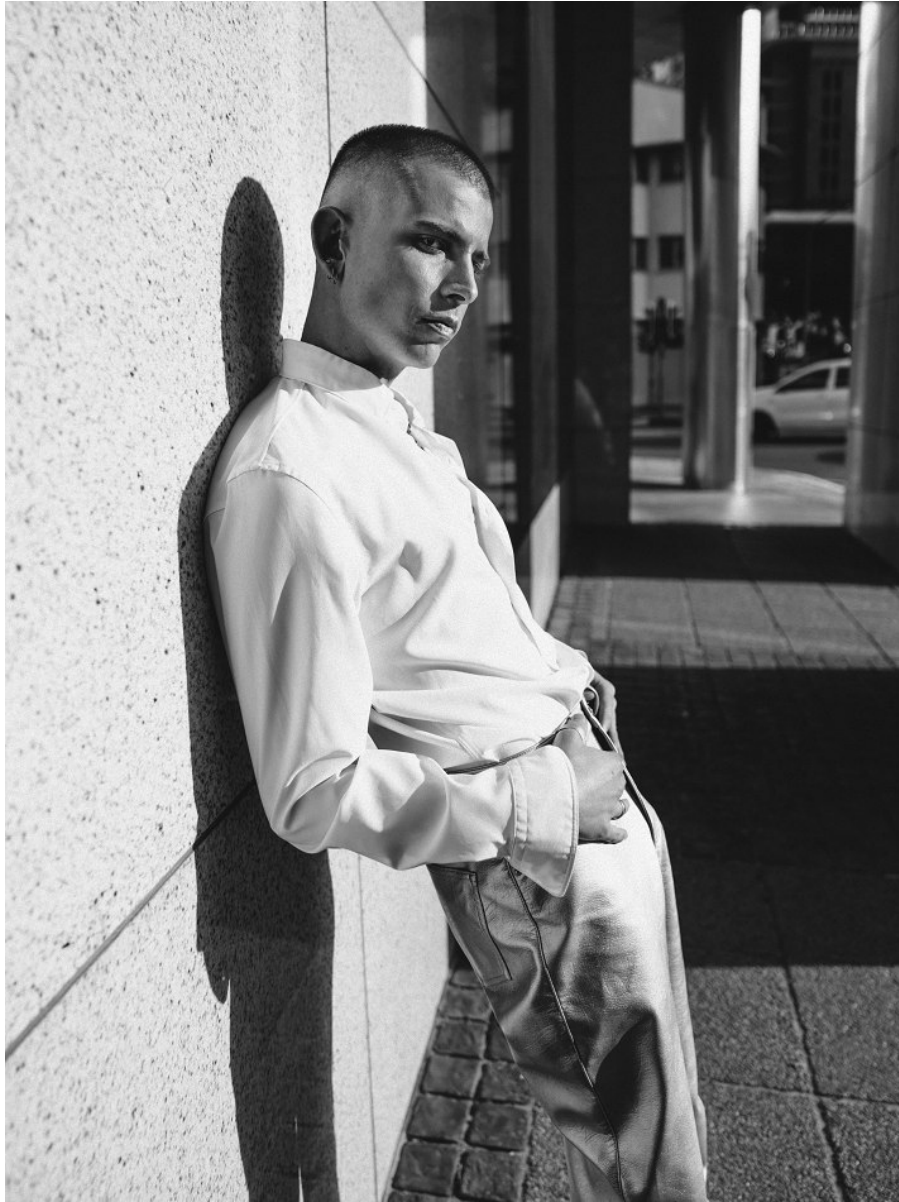

**citizen**  
*A Division Of Boss Models*

**DALTON SMIT**

Height: 170cm Chest: 86cm Waist: 72cm Shoe: 7 UK Hair: Blonde Eyes: Hazel

**citizen**  
*A Division Of Boss Models*

**DALTON SMIT**

Height: 170cm Chest: 86cm Waist: 72cm Shoe: 7 UK Hair: Blonde Eyes: Hazel

**citizen**  
*A Division Of Boss Models*

**DALTON SMIT**

Height: 170cm Chest: 86cm Waist: 72cm Shoe: 7 UK Hair: Blonde Eyes: Hazel

**DALTON SMIT**

Height: 170cm Chest: 86cm Waist: 72cm Shoe: 7 UK Hair: Blonde Eyes: Hazel