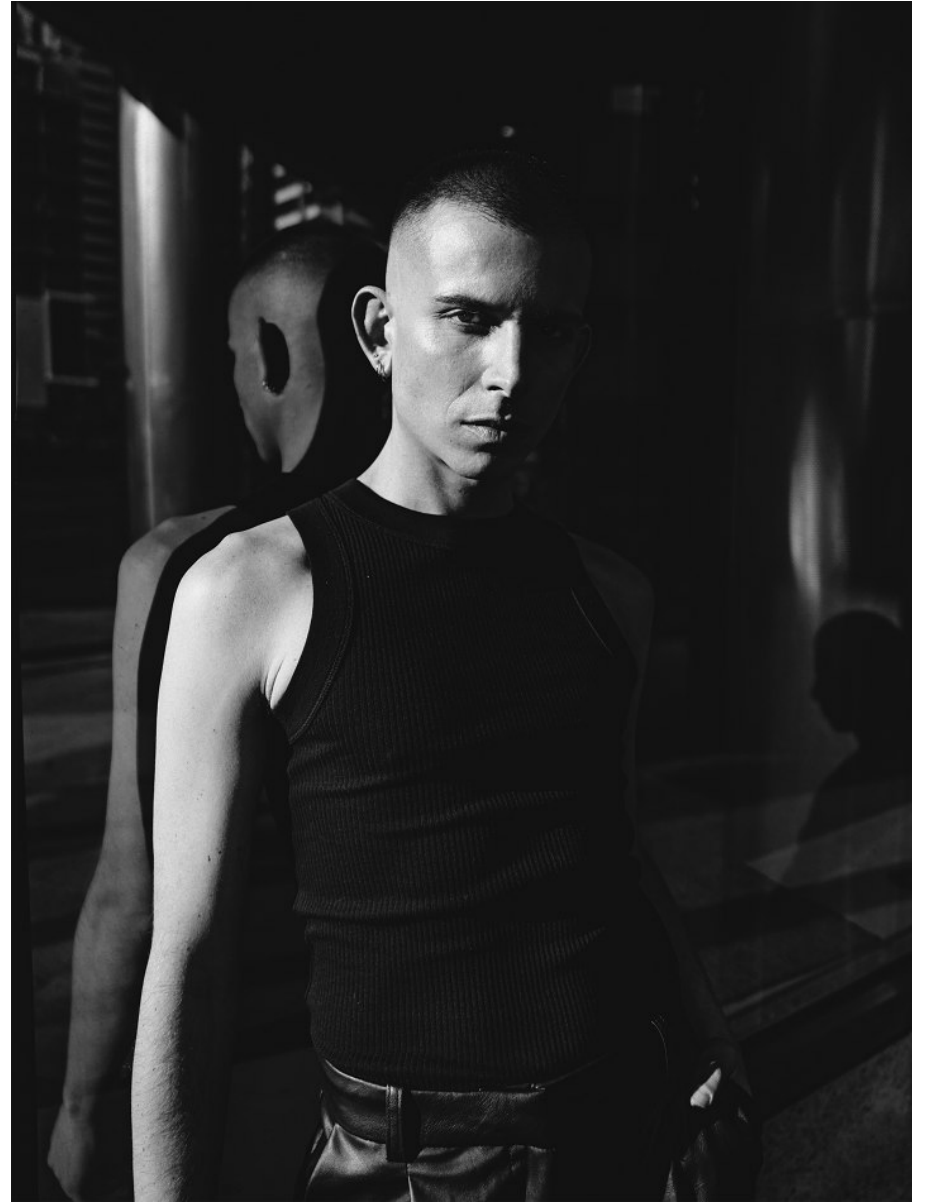

**citizen**  
*A Division Of Boss Models*

**DALTON SMIT**

Height: 170cm Chest: 86cm Waist: 72cm Shoe: 7 UK Hair: Blonde Eyes: Hazel

**citizen**  
*A Division Of Boss Models*

**DALTON SMIT**

Height: 170cm Chest: 86cm Waist: 72cm Shoe: 7 UK Hair: Blonde Eyes: Hazel

**citizen**  
*A Division Of Boss Models*

**DALTON SMIT**

Height: 170cm Chest: 86cm Waist: 72cm Shoe: 7 UK Hair: Blonde Eyes: Hazel

**DALTON SMIT**

Height: 170cm Chest: 86cm Waist: 72cm Shoe: 7 UK Hair: Blonde Eyes: Hazel