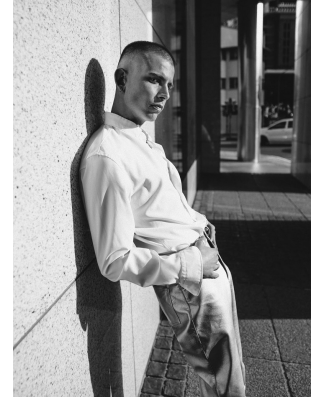

citizen

A Division Of Boss Models

DALTON SMIT

Height: 170cm Chest: 86cm Waist: 72cm Shoe: 7 UK Hair: Blonde Eyes: Hazel