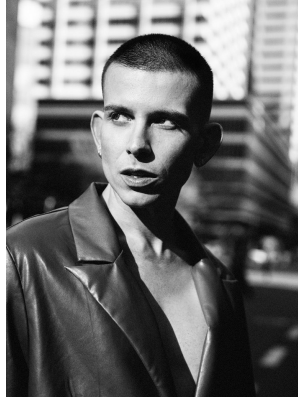

citizen

A Division Of Boss Models

DALTON SMIT

Height: 170cm Chest: 86cm Waist: 72cm Shoe: 7 UK Hair: Blonde Eyes: Hazel