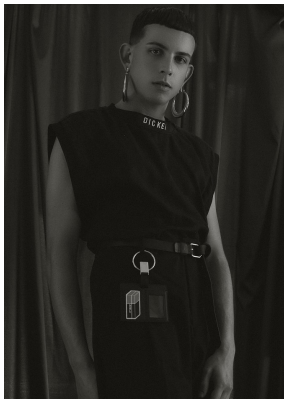

citizen

A Division Of Boss Models

DALTON SMIT

Height: 170cm Chest: 86cm Waist: 72cm Shoe: 7 UK Hair: Blonde Eyes: Hazel