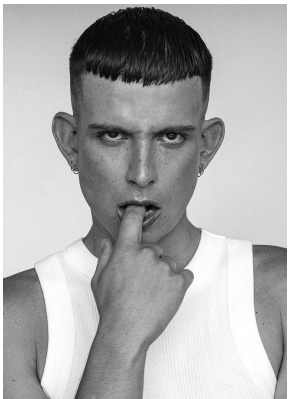

citizen

A Division Of Boss Models

DALTON SMIT

Height: 170cm Chest: 86cm Waist: 72cm Shoe: 7 UK Hair: Blonde Eyes: Hazel