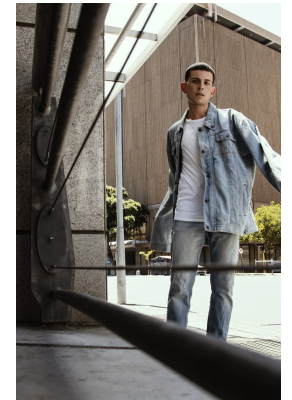

citizen

A Division Of Boss Models

DALTON SMIT

Height: 170cm Chest: 86cm Waist: 72cm Shoe: 7 UK Hair: Blonde Eyes: Hazel