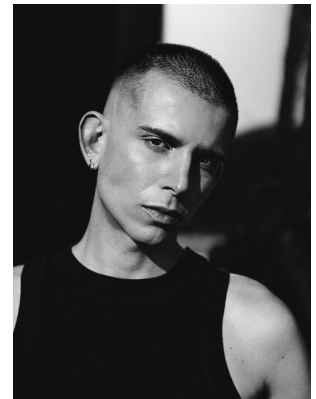

citizen

A Division Of Boss Models

DALTON SMIT

Height: 170cm Chest: 86cm Waist: 72cm Shoe: 7 UK Hair: Blonde Eyes: Hazel