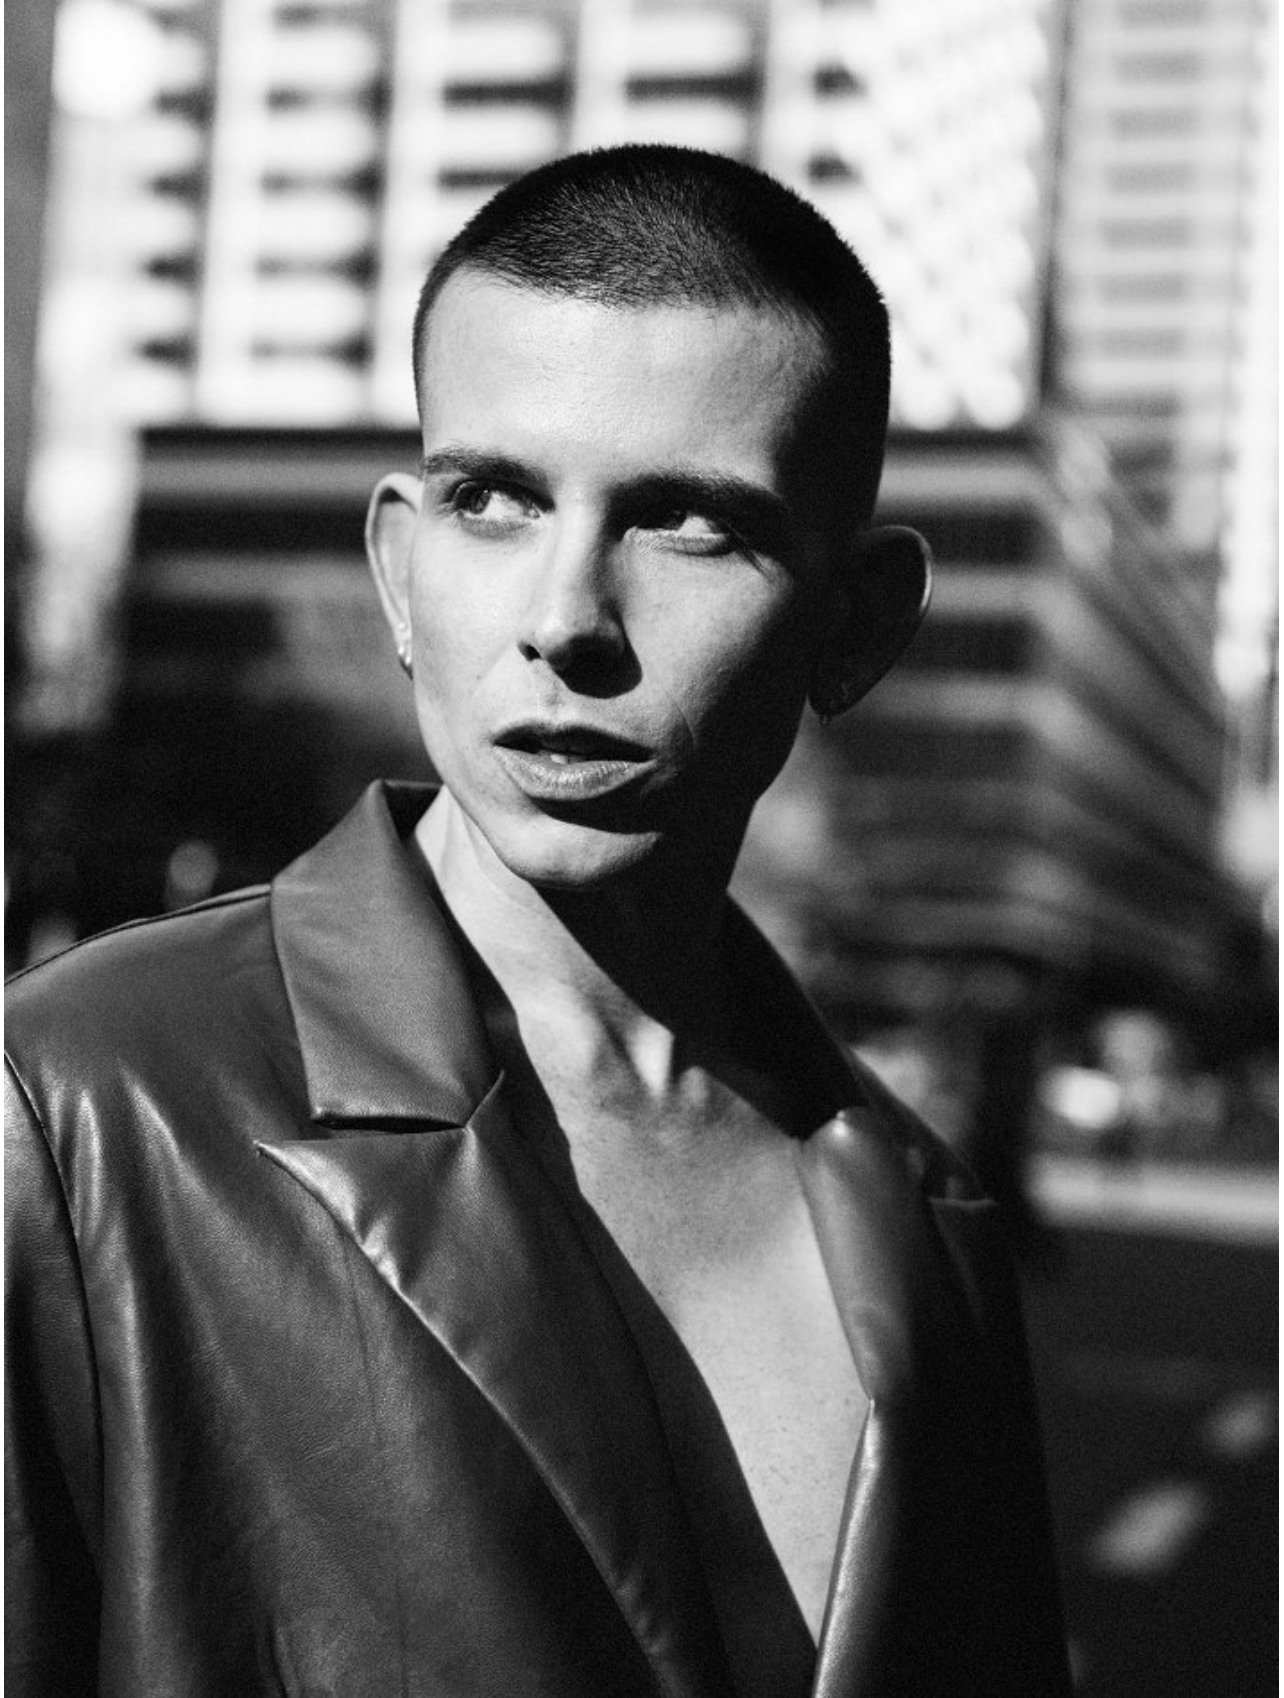

citizen
A Division Of Boss Models

DALTON SMIT

Height: 170cm Chest: 86cm Waist: 72cm Shoe: 7 UK Hair: Blonde Eyes: Hazel

citizen
A Division Of Boss Models

DALTON SMIT

Height: 170cm Chest: 86cm Waist: 72cm Shoe: 7 UK Hair: Blonde Eyes: Hazel