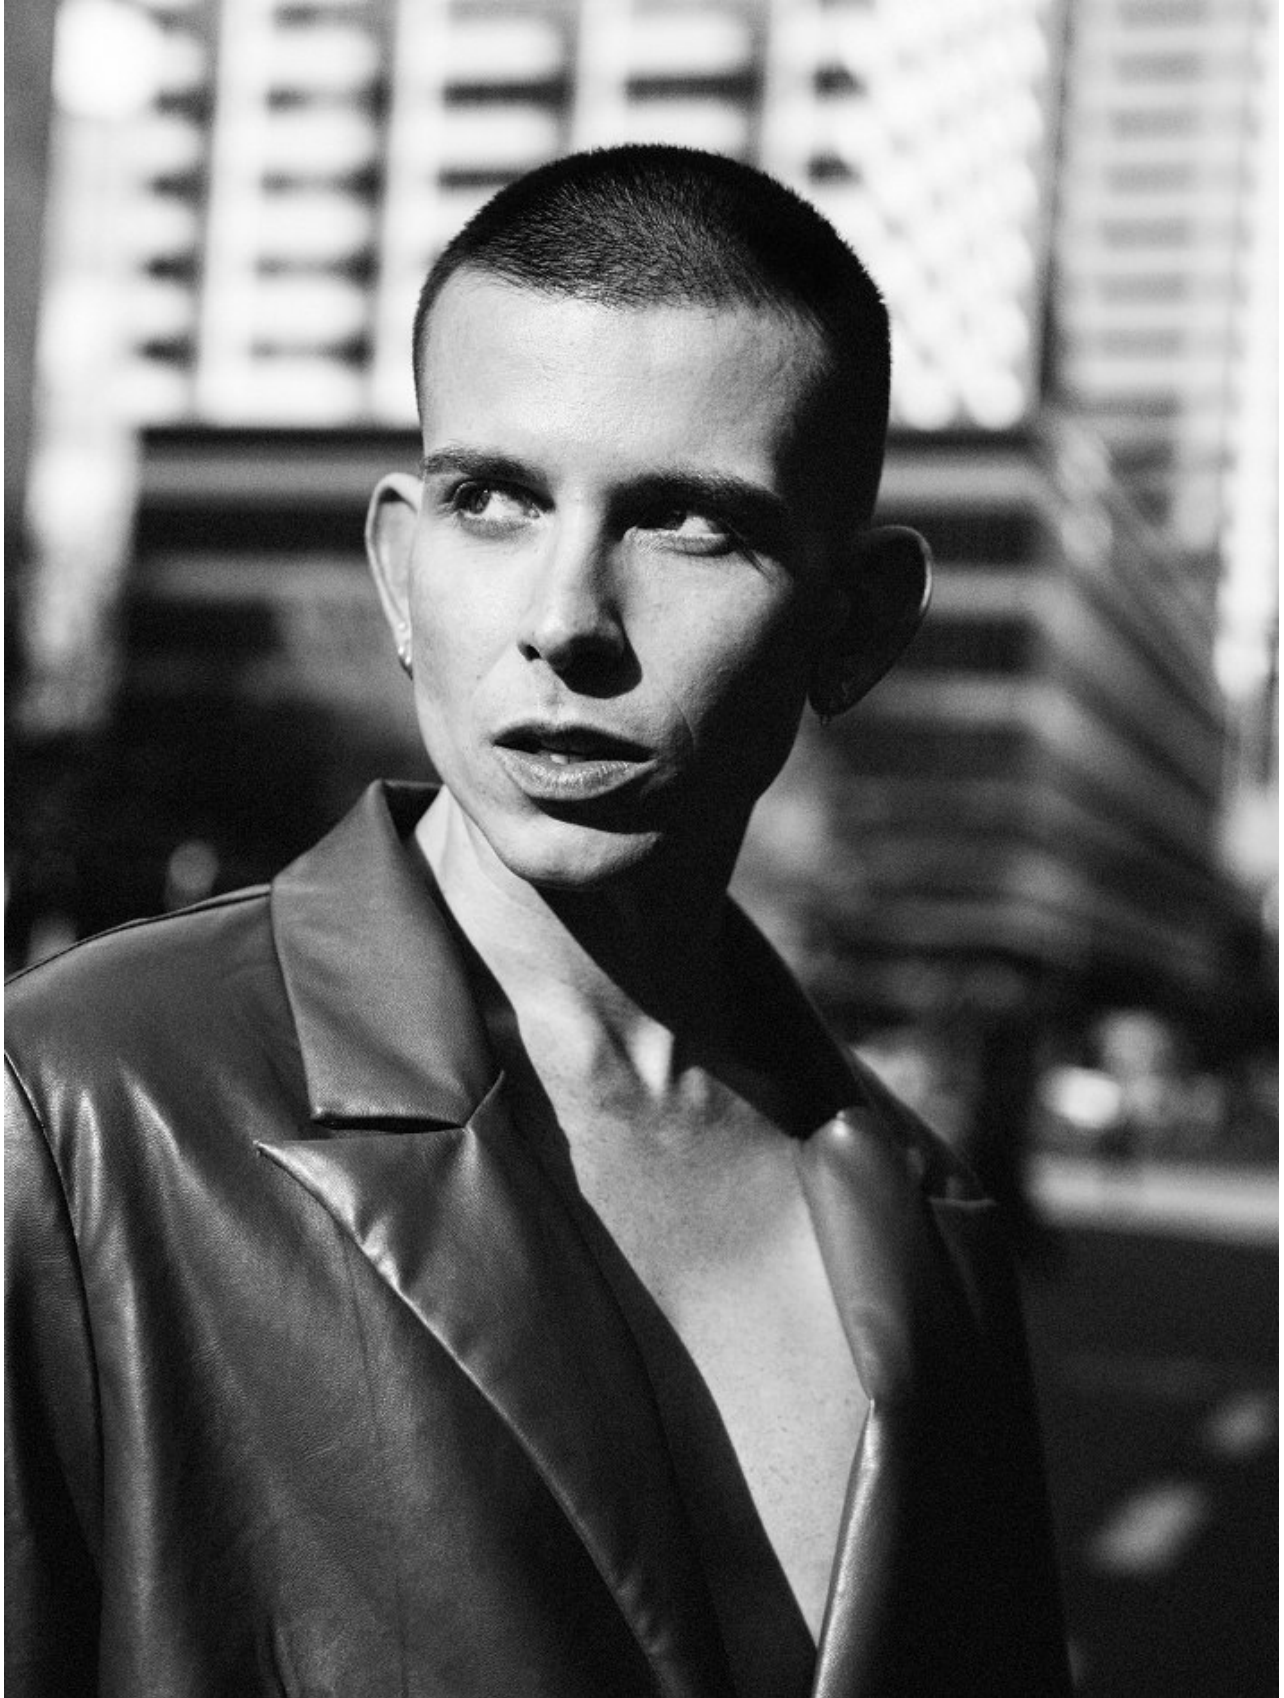

**citizen**  
*A Division Of Boss Models*

**DALTON SMIT**

Height: 170cm Chest: 86cm Waist: 72cm Shoe: 7 UK Hair: Blonde Eyes: Hazel

**citizen**  
*A Division Of Boss Models*

**DALTON SMIT**

Height: 170cm Chest: 86cm Waist: 72cm Shoe: 7 UK Hair: Blonde Eyes: Hazel