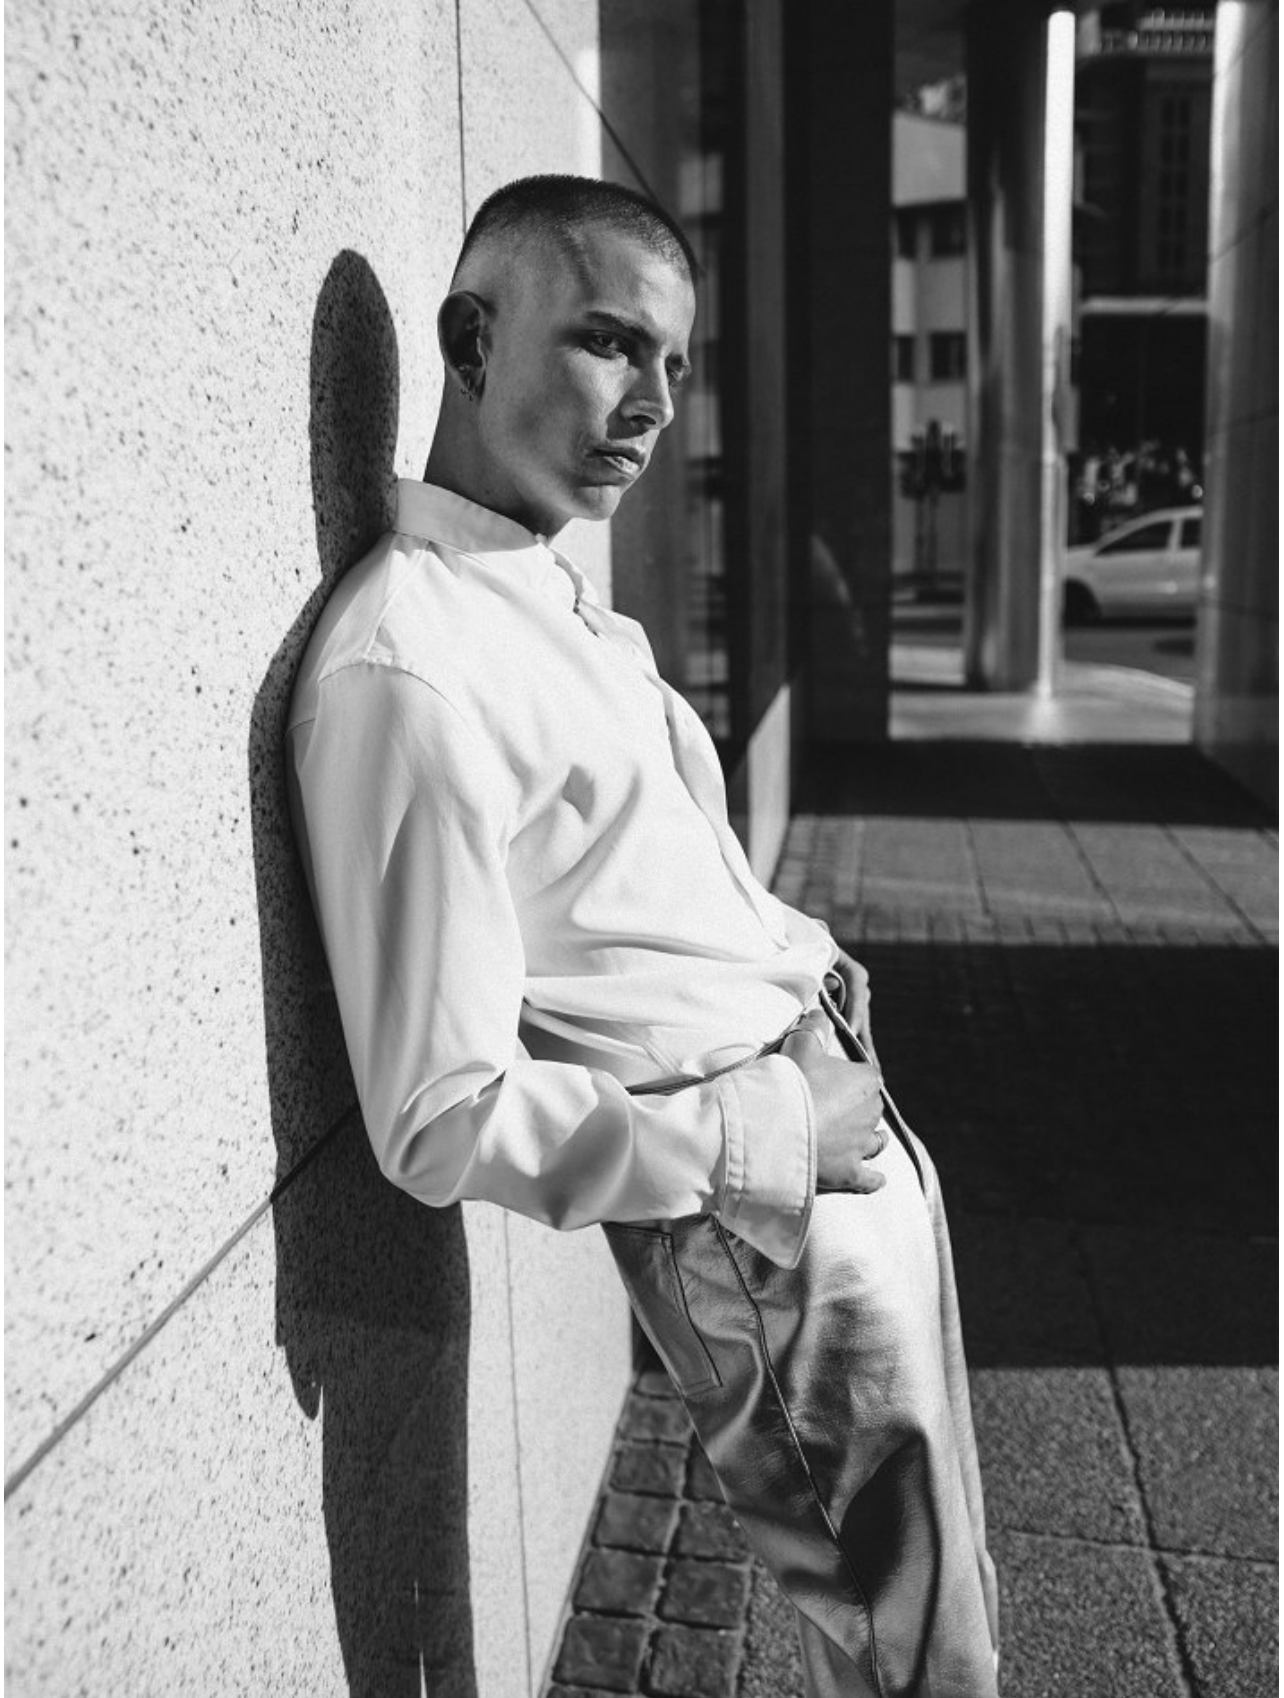

citizen
A Division Of Boss Models

DALTON SMIT

Height: 170cm Chest: 86cm Waist: 72cm Shoe: 7 UK Hair: Blonde Eyes: Hazel