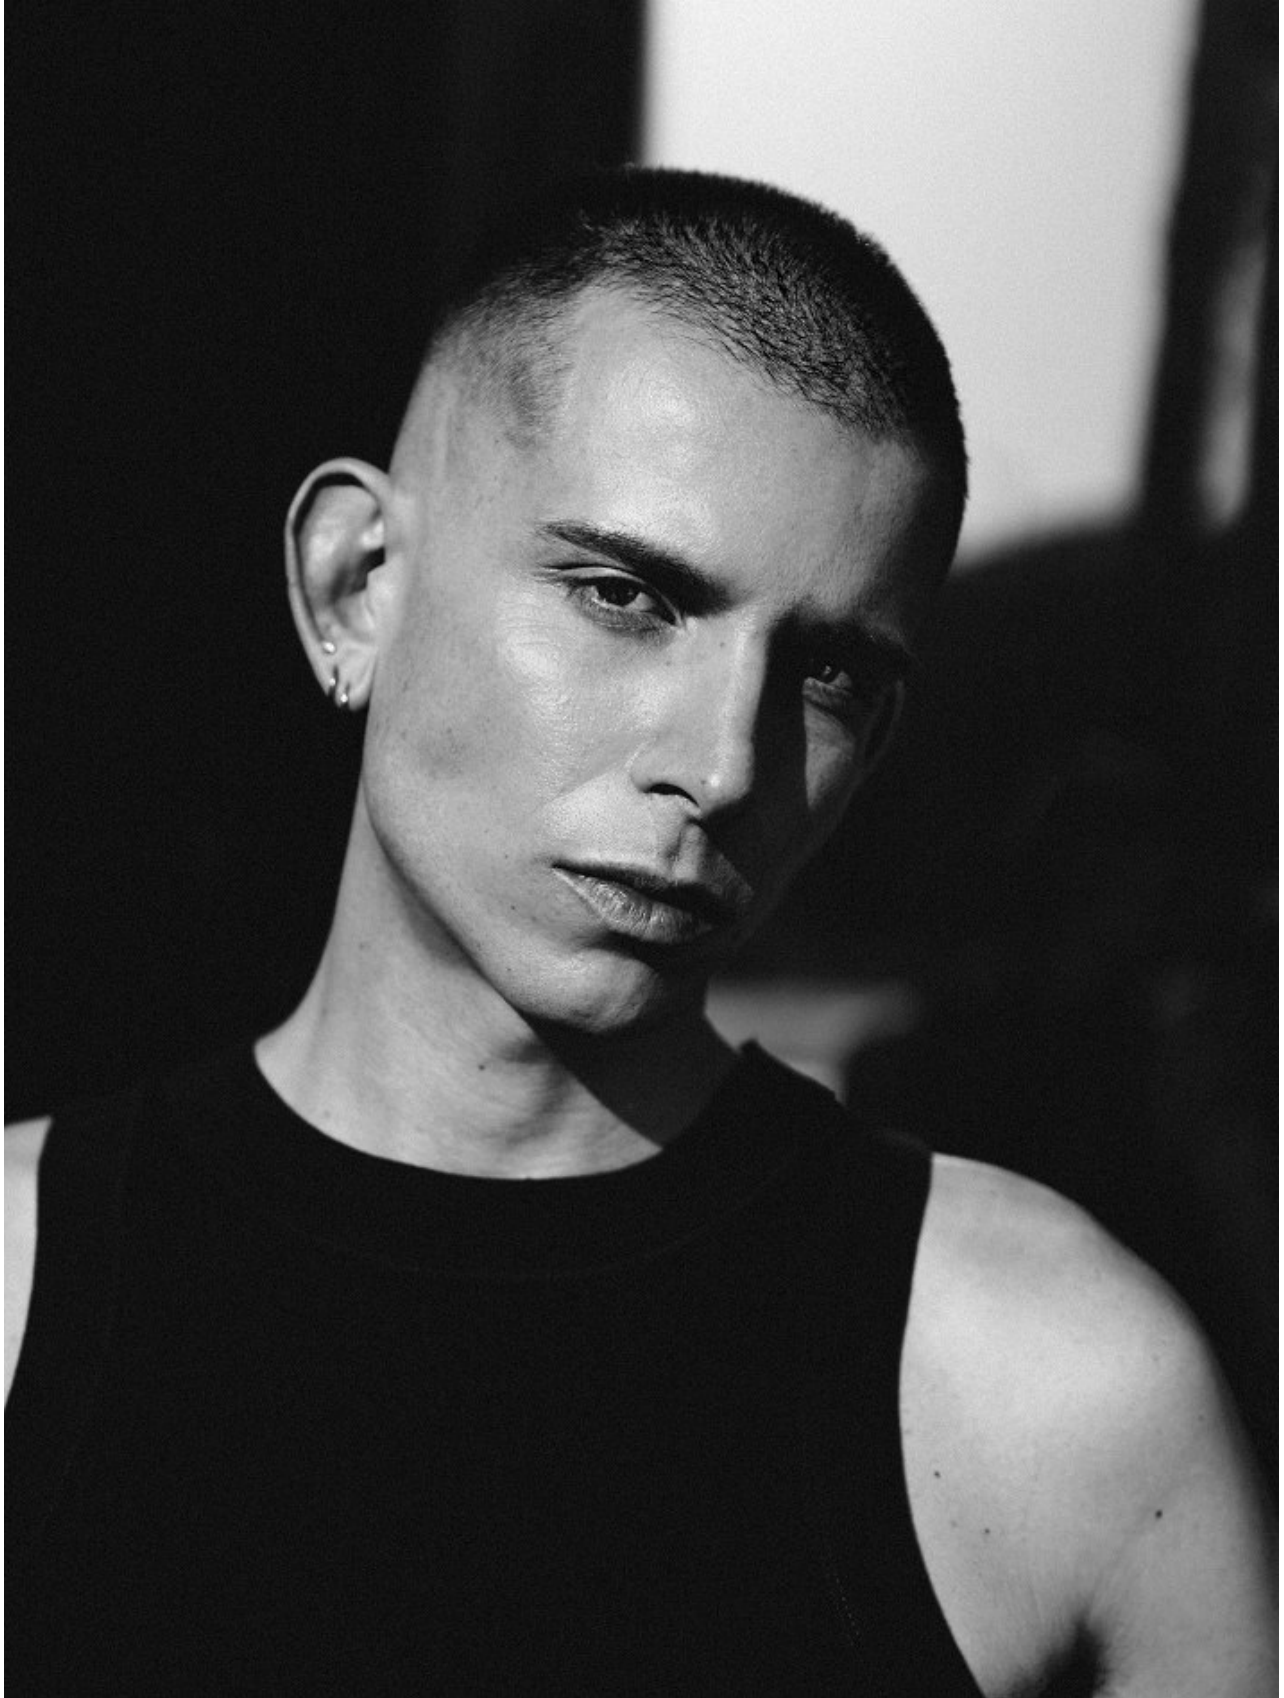

**citizen**  
*A Division Of Boss Models*

**DALTON SMIT**

Height: 170cm Chest: 86cm Waist: 72cm Shoe: 7 UK Hair: Blonde Eyes: Hazel

**citizen**  
*A Division Of Boss Models*

**DALTON SMIT**

Height: 170cm Chest: 86cm Waist: 72cm Shoe: 7 UK Hair: Blonde Eyes: Hazel