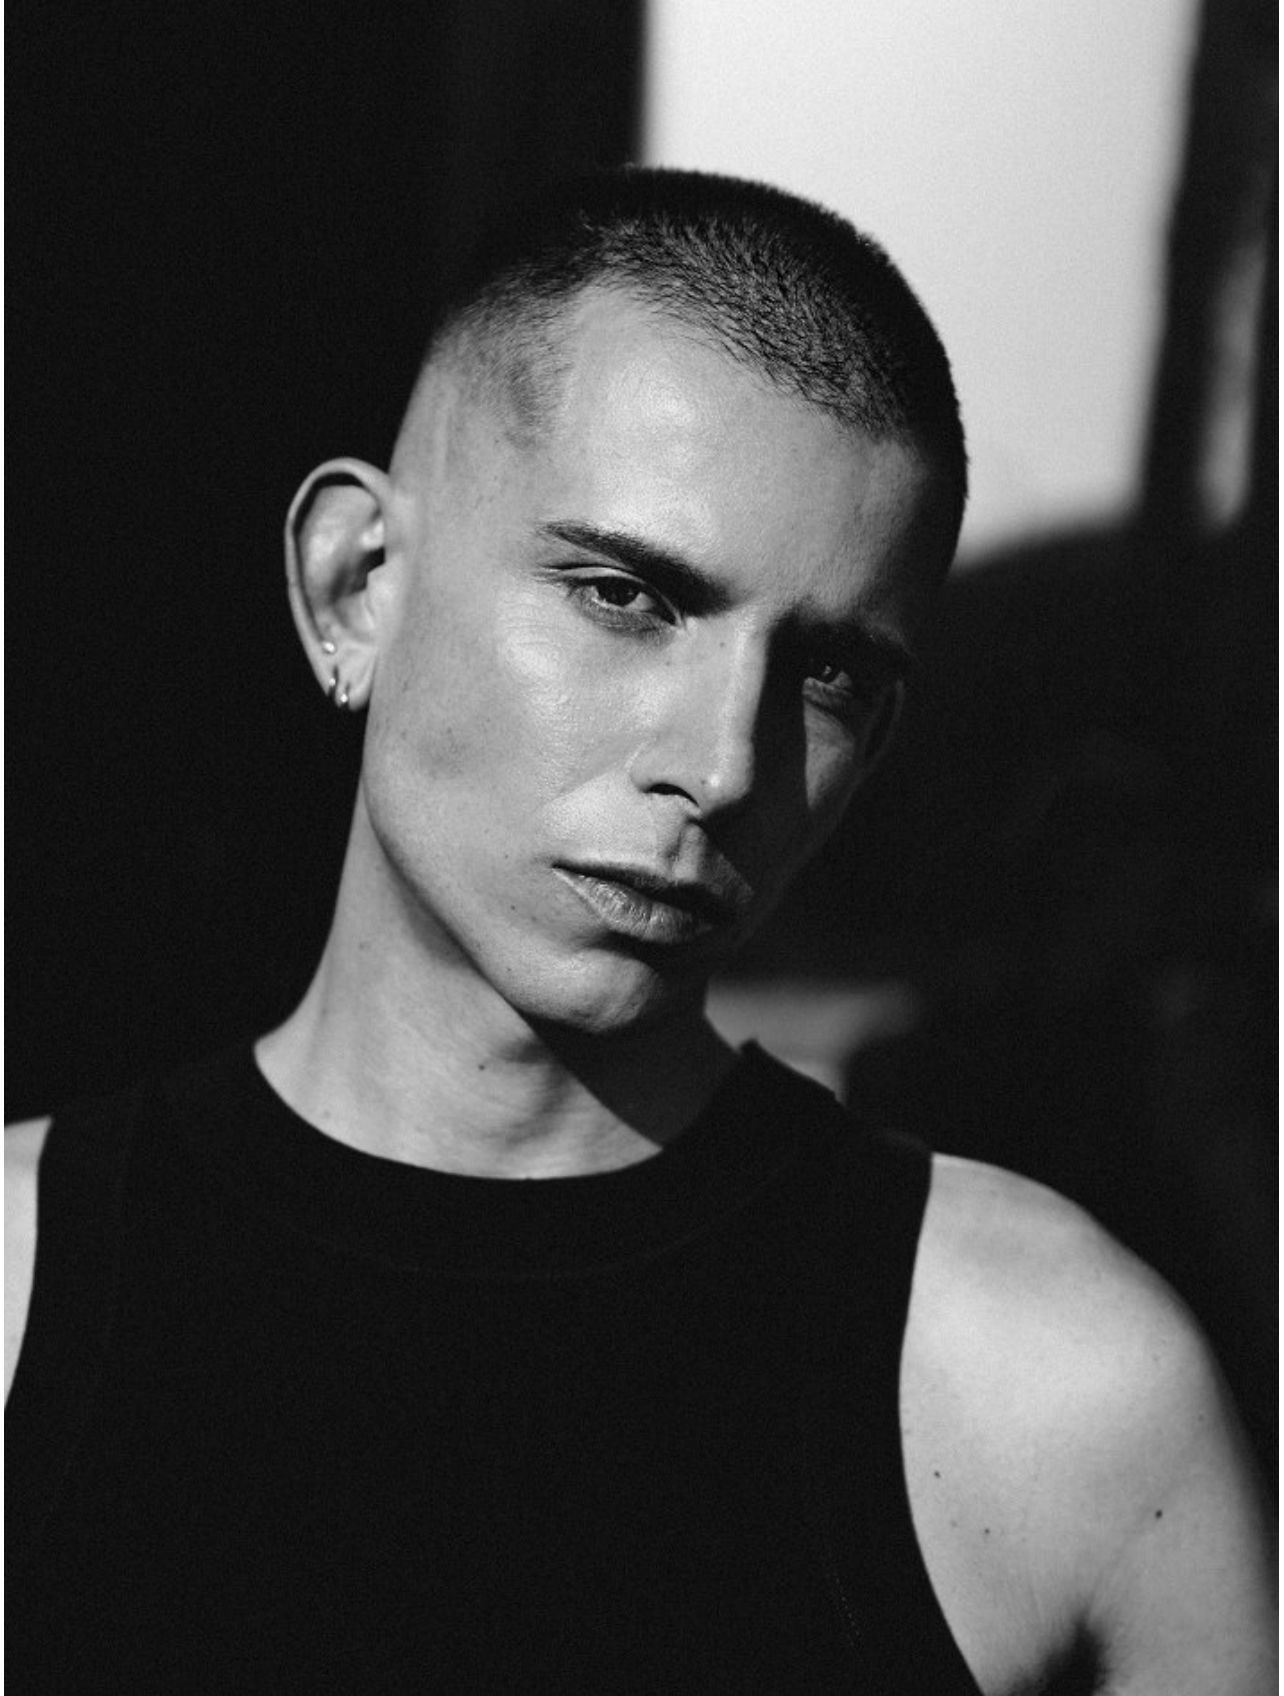

citizen
A Division Of Boss Models

DALTON SMIT

Height: 170cm Chest: 86cm Waist: 72cm Shoe: 7 UK Hair: Blonde Eyes: Hazel

citizen
A Division Of Boss Models

DALTON SMIT

Height: 170cm Chest: 86cm Waist: 72cm Shoe: 7 UK Hair: Blonde Eyes: Hazel