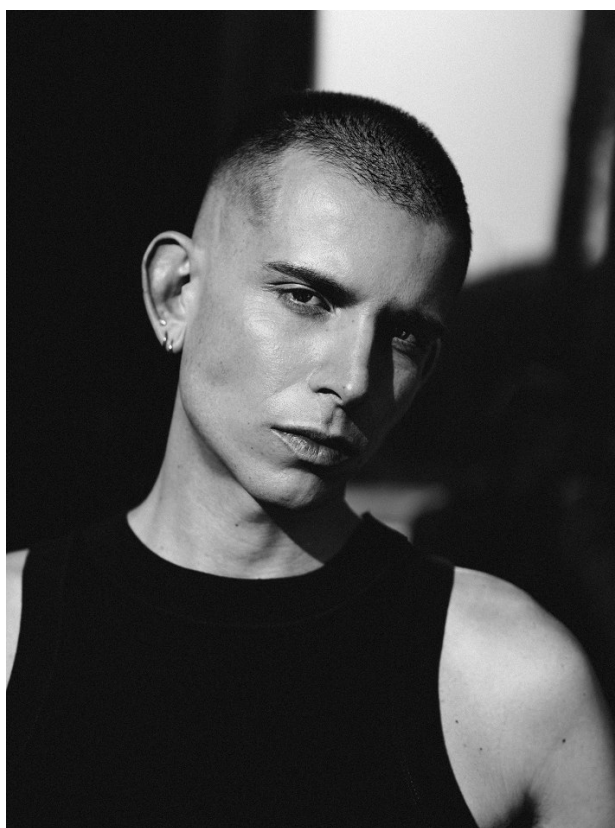

**citizen**  
*A Division Of Boss Models*

**DALTON SMIT**

Height: 170cm Chest: 86cm Waist: 72cm Shoe: 7 UK Hair: Blonde Eyes: Hazel

**citizen**  
*A Division Of Boss Models*

**DALTON SMIT**

Height: 170cm Chest: 86cm Waist: 72cm Shoe: 7 UK Hair: Blonde Eyes: Hazel

**citizen**  
*A Division Of Boss Models*

**DALTON SMIT**

Height: 170cm Chest: 86cm Waist: 72cm Shoe: 7 UK Hair: Blonde Eyes: Hazel