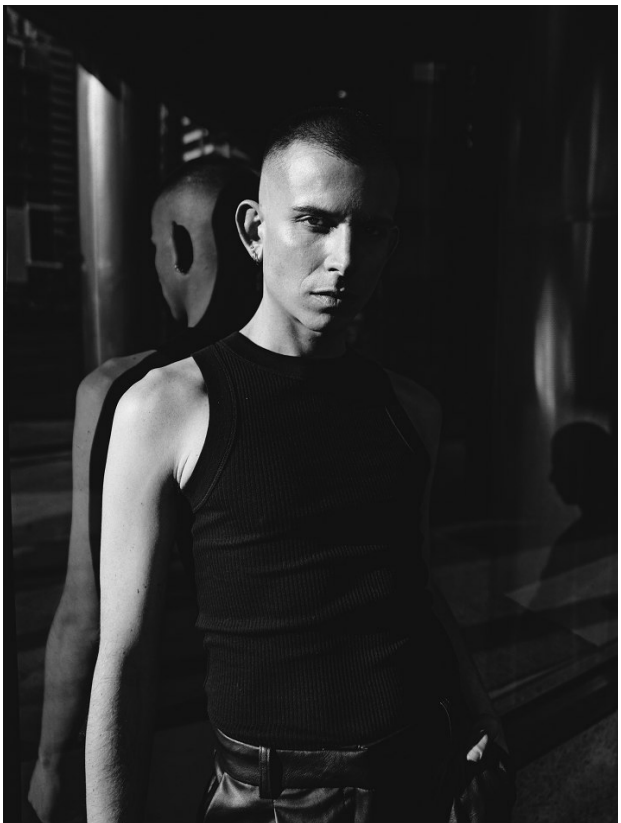

**citizen**  
*A Division Of Boss Models*

**DALTON SMIT**

Height: 170cm Chest: 86cm Waist: 72cm Shoe: 7 UK Hair: Blonde Eyes: Hazel

**citizen**  
*A Division Of Boss Models*

**DALTON SMIT**

Height: 170cm Chest: 86cm Waist: 72cm Shoe: 7 UK Hair: Blonde Eyes: Hazel

**citizen**  
*A Division Of Boss Models*

**DALTON SMIT**

Height: 170cm Chest: 86cm Waist: 72cm Shoe: 7 UK Hair: Blonde Eyes: Hazel