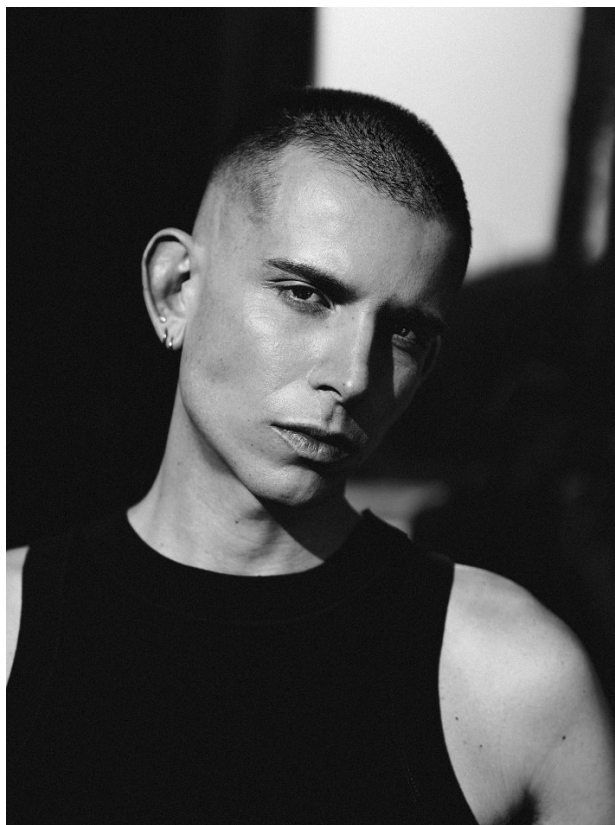

citizen
A Division Of Boss Models

DALTON SMIT

Height: 170cm Chest: 86cm Waist: 72cm Shoe: 7 UK Hair: Blonde Eyes: Hazel

citizen
A Division Of Boss Models

DALTON SMIT

Height: 170cm Chest: 86cm Waist: 72cm Shoe: 7 UK Hair: Blonde Eyes: Hazel

citizen
A Division Of Boss Models

DALTON SMIT

Height: 170cm Chest: 86cm Waist: 72cm Shoe: 7 UK Hair: Blonde Eyes: Hazel