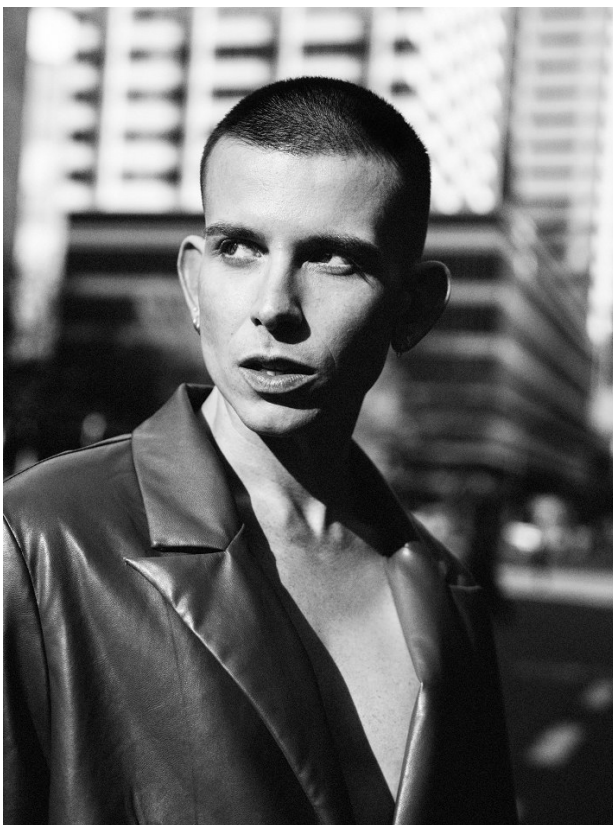

citizen
A Division Of Boss Models

DALTON SMIT

Height: 170cm Chest: 86cm Waist: 72cm Shoe: 7 UK Hair: Blonde Eyes: Hazel

citizen
A Division Of Boss Models

DALTON SMIT

Height: 170cm Chest: 86cm Waist: 72cm Shoe: 7 UK Hair: Blonde Eyes: Hazel

citizen
A Division Of Boss Models

DALTON SMIT

Height: 170cm Chest: 86cm Waist: 72cm Shoe: 7 UK Hair: Blonde Eyes: Hazel