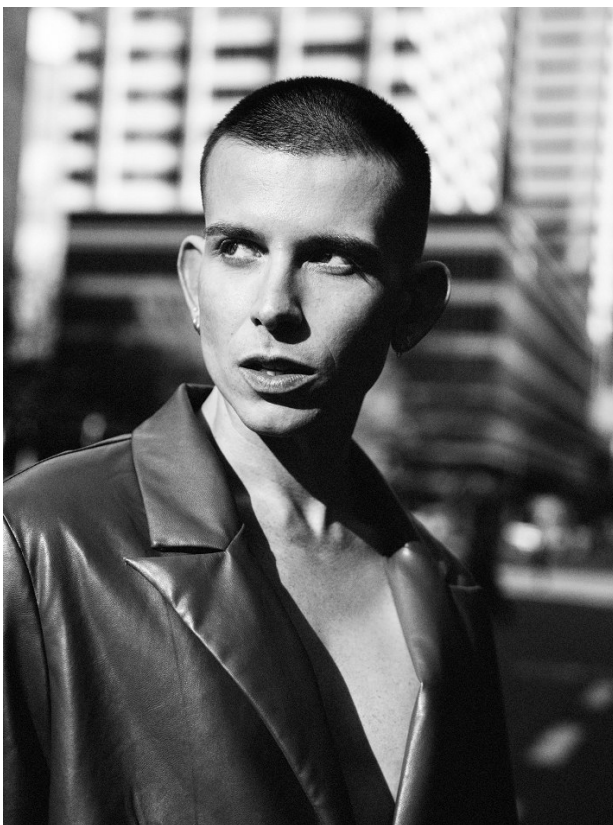

**citizen**  
*A Division Of Boss Models*

**DALTON SMIT**

Height: 170cm Chest: 86cm Waist: 72cm Shoe: 7 UK Hair: Blonde Eyes: Hazel

**citizen**  
*A Division Of Boss Models*

**DALTON SMIT**

Height: 170cm Chest: 86cm Waist: 72cm Shoe: 7 UK Hair: Blonde Eyes: Hazel

**citizen**  
*A Division Of Boss Models*

**DALTON SMIT**

Height: 170cm Chest: 86cm Waist: 72cm Shoe: 7 UK Hair: Blonde Eyes: Hazel