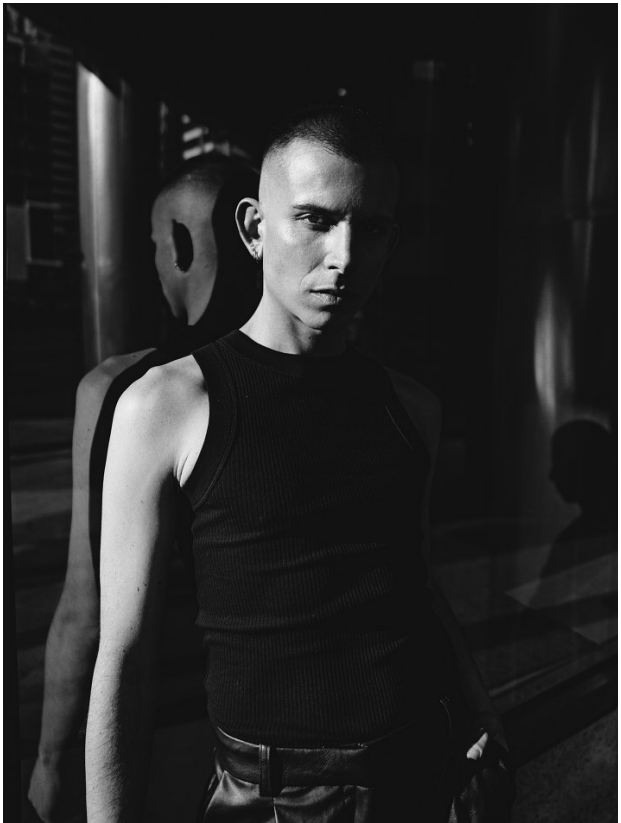

citizen
A Division Of Boss Models

DALTON SMIT

Height: 170cm Chest: 86cm Waist: 72cm Shoe: 7 UK Hair: Blonde Eyes: Hazel

citizen
A Division Of Boss Models

DALTON SMIT

Height: 170cm Chest: 86cm Waist: 72cm Shoe: 7 UK Hair: Blonde Eyes: Hazel

citizen
A Division Of Boss Models

DALTON SMIT

Height: 170cm Chest: 86cm Waist: 72cm Shoe: 7 UK Hair: Blonde Eyes: Hazel