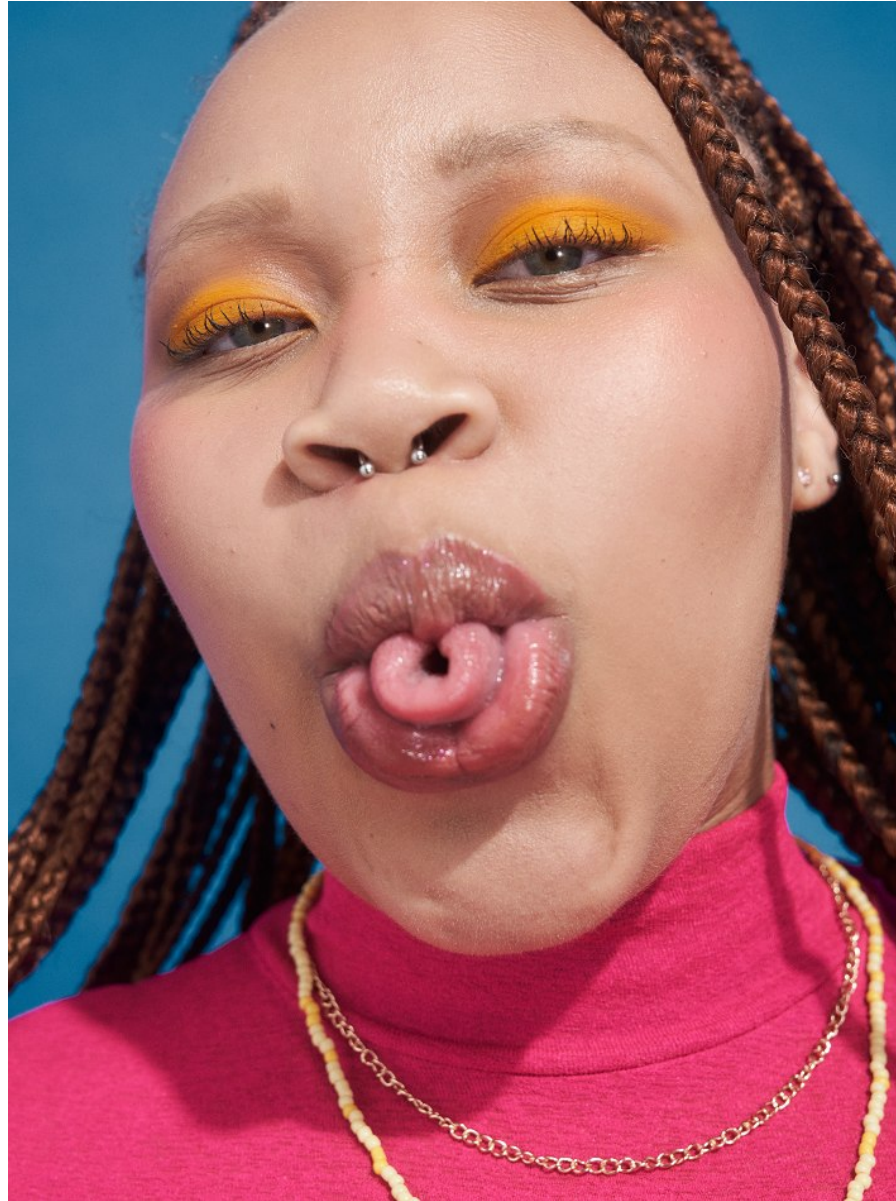

citizen
A Division Of Boss Models

LILEE NKEWANA

Height: 153cm Bust: 108cm Waist: 92cm Hips: 130cm Shoe: 3 UK Hair: Dark Blonde Eyes: Blue/Green

LILEE NKEWANA

Height: 153cm Bust: 108cm Waist: 92cm Hips: 130cm Shoe: 3 UK Hair: Dark Blonde Eyes: Blue/Green

LILEE NKEWANA

Height: 153cm Bust: 108cm Waist: 92cm Hips: 130cm Shoe: 3 UK Hair: Dark Blonde Eyes: Blue/Green

LILEE NKEWANA

Height: 153cm Bust: 108cm Waist: 92cm Hips: 130cm Shoe: 3 UK Hair: Dark Blonde Eyes: Blue/Green