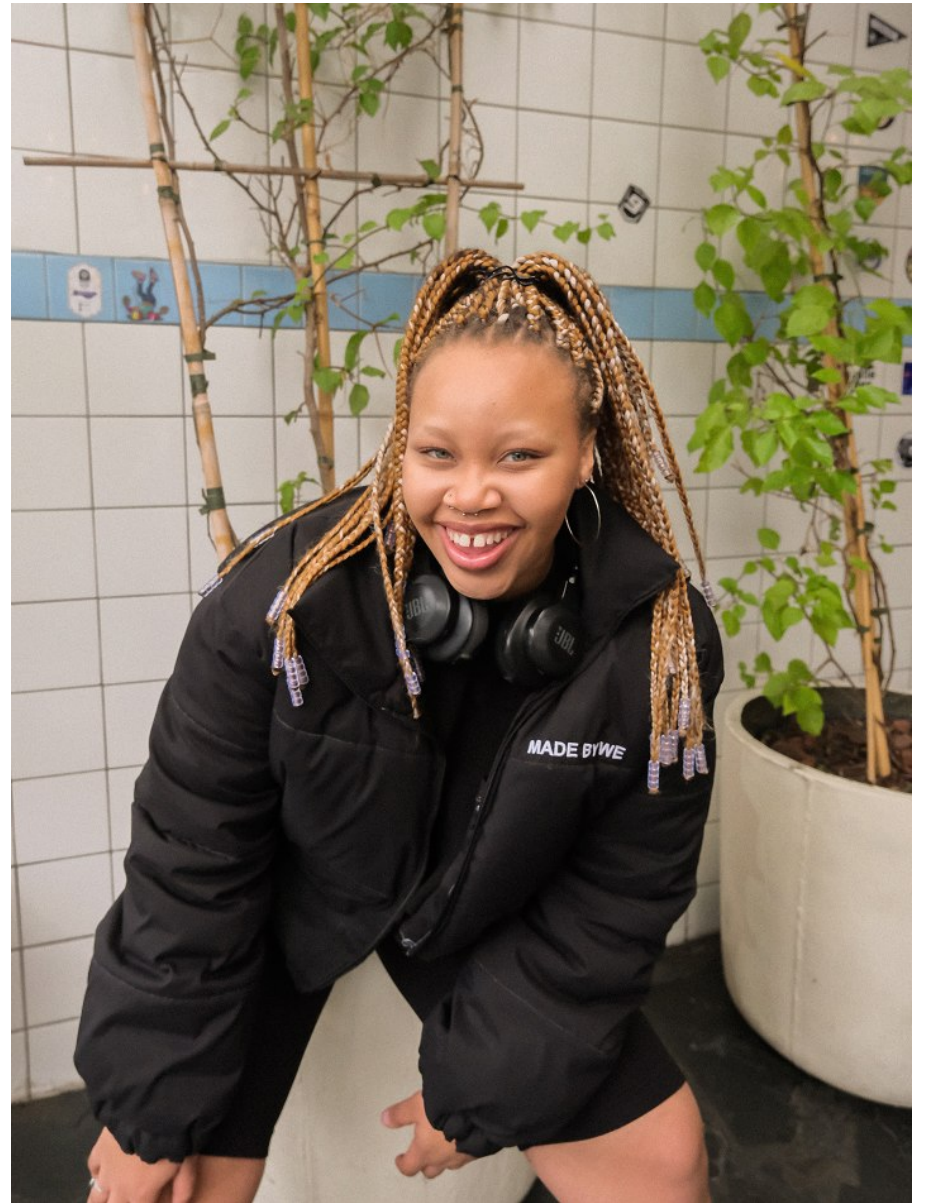

citizen
A Division Of Boss Models

LILEE NKEWANA

Height: 153cm Bust: 108cm Waist: 92cm Hips: 130cm Shoe: 3 UK Hair: Dark Blonde Eyes: Blue/Green

LILEE NKEWANA

Height: 153cm Bust: 108cm Waist: 92cm Hips: 130cm Shoe: 3 UK Hair: Dark Blonde Eyes: Blue/Green

LILEE NKEWANA

Height: 153cm Bust: 108cm Waist: 92cm Hips: 130cm Shoe: 3 UK Hair: Dark Blonde Eyes: Blue/Green

LILEE NKEWANA

Height: 153cm Bust: 108cm Waist: 92cm Hips: 130cm Shoe: 3 UK Hair: Dark Blonde Eyes: Blue/Green