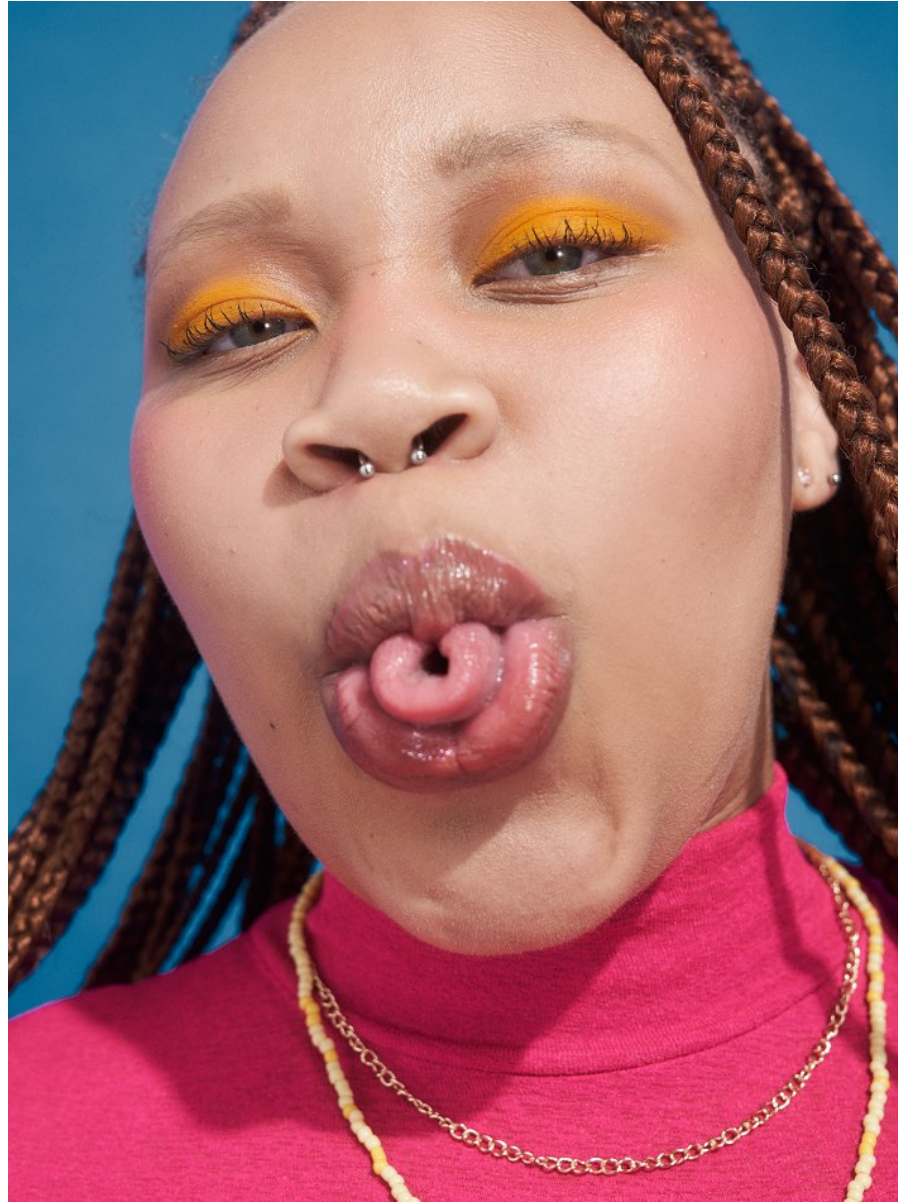

citizen
A Division Of Boss Models

LILEE NKEWANA

Height: 153cm Bust: 108cm Waist: 92cm Hips: 130cm Shoe: 3 UK Hair: Dark Blonde Eyes: Blue/Green

LILEE NKEWANA

Height: 153cm Bust: 108cm Waist: 92cm Hips: 130cm Shoe: 3 UK Hair: Dark Blonde Eyes: Blue/Green

LILEE NKEWANA

Height: 153cm Bust: 108cm Waist: 92cm Hips: 130cm Shoe: 3 UK Hair: Dark Blonde Eyes: Blue/Green

LILEE NKEWANA

Height: 153cm Bust: 108cm Waist: 92cm Hips: 130cm Shoe: 3 UK Hair: Dark Blonde Eyes: Blue/Green