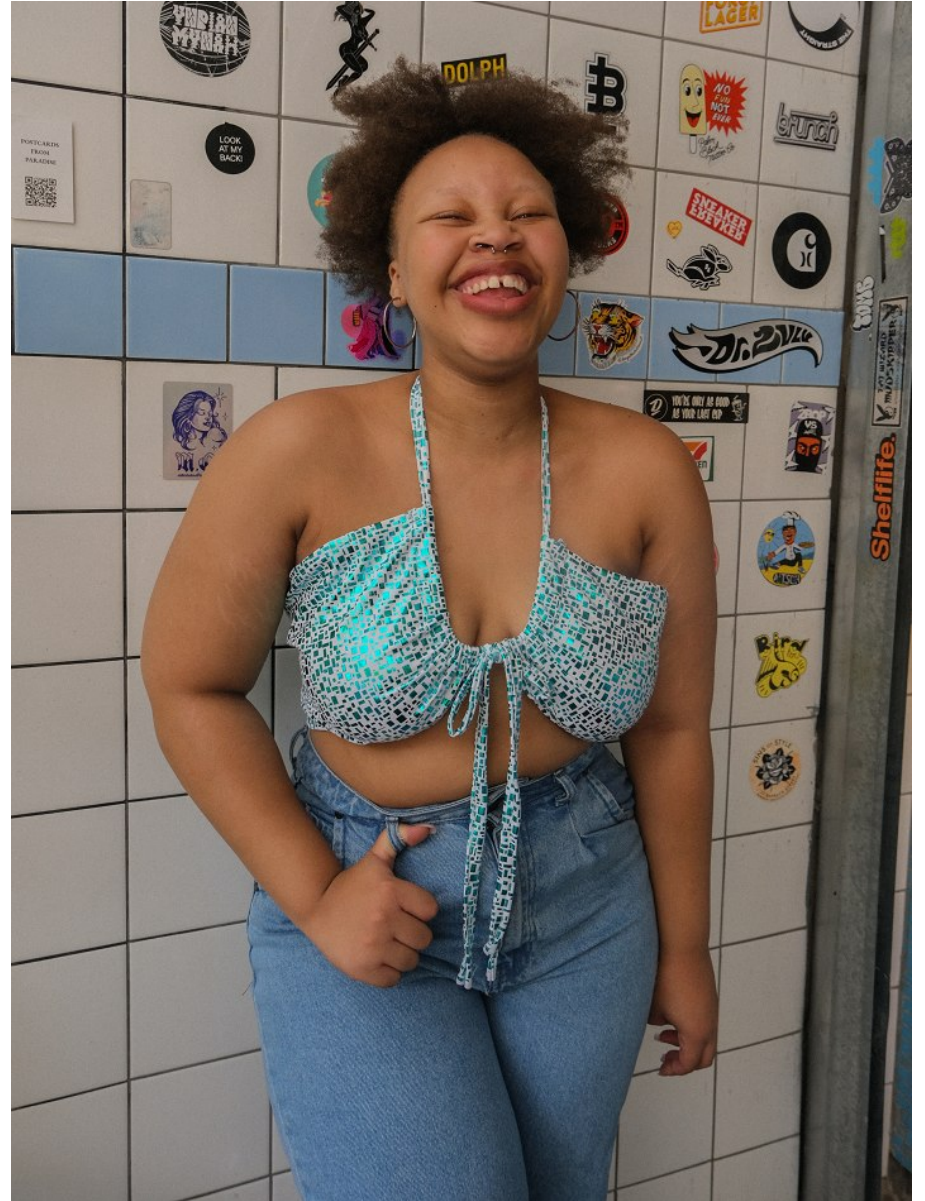

citizen
A Division Of Boss Models

LILEE NKEWANA

Height: 153cm Bust: 108cm Waist: 92cm Hips: 130cm Shoe: 3 UK Hair: Dark Blonde Eyes: Blue/Green

LILEE NKEWANA

Height: 153cm Bust: 108cm Waist: 92cm Hips: 130cm Shoe: 3 UK Hair: Dark Blonde Eyes: Blue/Green

LILEE NKEWANA

Height: 153cm Bust: 108cm Waist: 92cm Hips: 130cm Shoe: 3 UK Hair: Dark Blonde Eyes: Blue/Green

LILEE NKEWANA

Height: 153cm Bust: 108cm Waist: 92cm Hips: 130cm Shoe: 3 UK Hair: Dark Blonde Eyes: Blue/Green

LILEE NKEWANA

Height: 153cm Bust: 108cm Waist: 92cm Hips: 130cm Shoe: 3 UK Hair: Dark Blonde Eyes: Blue/Green

citizen
A Division Of Boss Models

LILEE NKEWANA

Height: 153cm Bust: 108cm Waist: 92cm Hips: 130cm Shoe: 3 UK Hair: Dark Blonde Eyes: Blue/Green