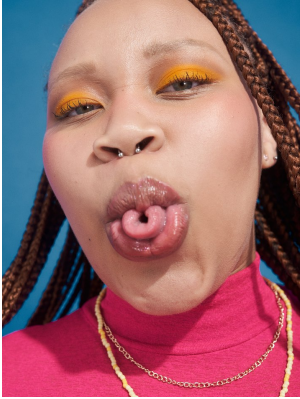

**citizen**  
*A Division Of Boss Models*

**LILEE NKEWANA**

Height: 153cm Bust: 108cm Waist: 92cm Hips: 130cm Shoe: 3 UK Hair: Dark Blonde Eyes: Blue/Green

**citizen**  
*A Division Of Boss Models*

**LILEE NKEWANA**

Height: 153cm Bust: 108cm Waist: 92cm Hips: 130cm Shoe: 3 UK Hair: Dark Blonde Eyes: Blue/Green