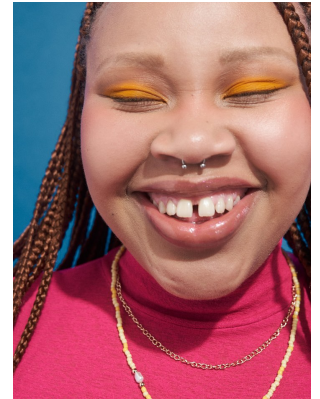

citizen

A Division Of Boss Models

LILEE NKEWANA

Height: 153cm Bust: 108cm Waist: 92cm Hips: 130cm Shoe: 3 UK Hair: Dark Blonde Eyes: Blue/Green

citizen
A Division Of Boss Models

LILEE NKEWANA

Height: 153cm Bust: 108cm Waist: 92cm Hips: 130cm Shoe: 3 UK Hair: Dark Blonde Eyes: Blue/Green