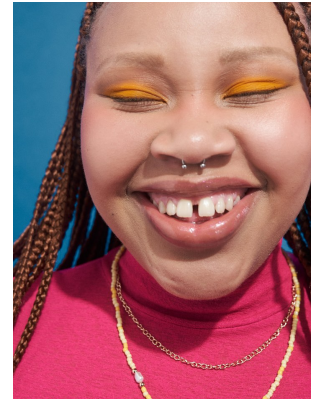

citizen
A Division Of Boss Models

LILEE NKEWANA

Height: 153cm Bust: 108cm Waist: 92cm Hips: 130cm Shoe: 3 UK Hair: Dark Blonde Eyes: Blue/Green

citizen
A Division Of Boss Models

LILEE NKEWANA

Height: 153cm Bust: 108cm Waist: 92cm Hips: 130cm Shoe: 3 UK Hair: Dark Blonde Eyes: Blue/Green