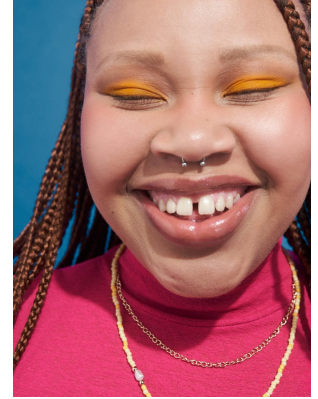

**citizen**  
*A Division Of Boss Models*

**LILEE NKEWANA**

Height: 153cm Bust: 108cm Waist: 92cm Hips: 130cm Shoe: 3 UK Hair: Dark Blonde Eyes: Blue/Green

**citizen**  
*A Division Of Boss Models*

**LILEE NKEWANA**

Height: 153cm Bust: 108cm Waist: 92cm Hips: 130cm Shoe: 3 UK Hair: Dark Blonde Eyes: Blue/Green