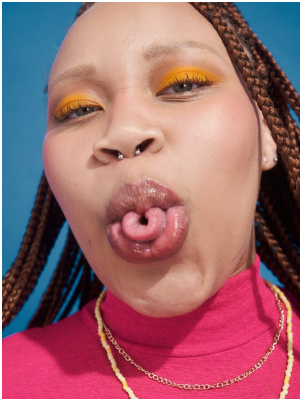

citizen
A Division Of Boss Models

LILEE NKEWANA

Height: 153cm Bust: 108cm Waist: 92cm Hips: 130cm Shoe: 3 UK Hair: Dark Blonde Eyes: Blue/Green

citizen
A Division Of Boss Models

LILEE NKEWANA

Height: 153cm Bust: 108cm Waist: 92cm Hips: 130cm Shoe: 3 UK Hair: Dark Blonde Eyes: Blue/Green