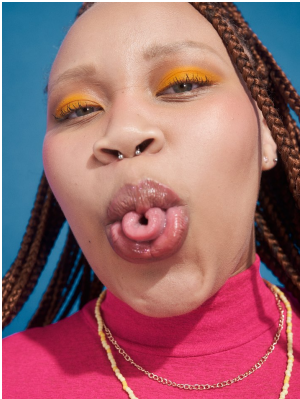

citizen

A Division Of Boss Models

LILEE NKEWANA

Height: 153cm Bust: 108cm Waist: 92cm Hips: 130cm Shoe: 3 UK Hair: Dark Blonde Eyes: Blue/Green

citizen
A Division Of Boss Models

LILEE NKEWANA

Height: 153cm Bust: 108cm Waist: 92cm Hips: 130cm Shoe: 3 UK Hair: Dark Blonde Eyes: Blue/Green