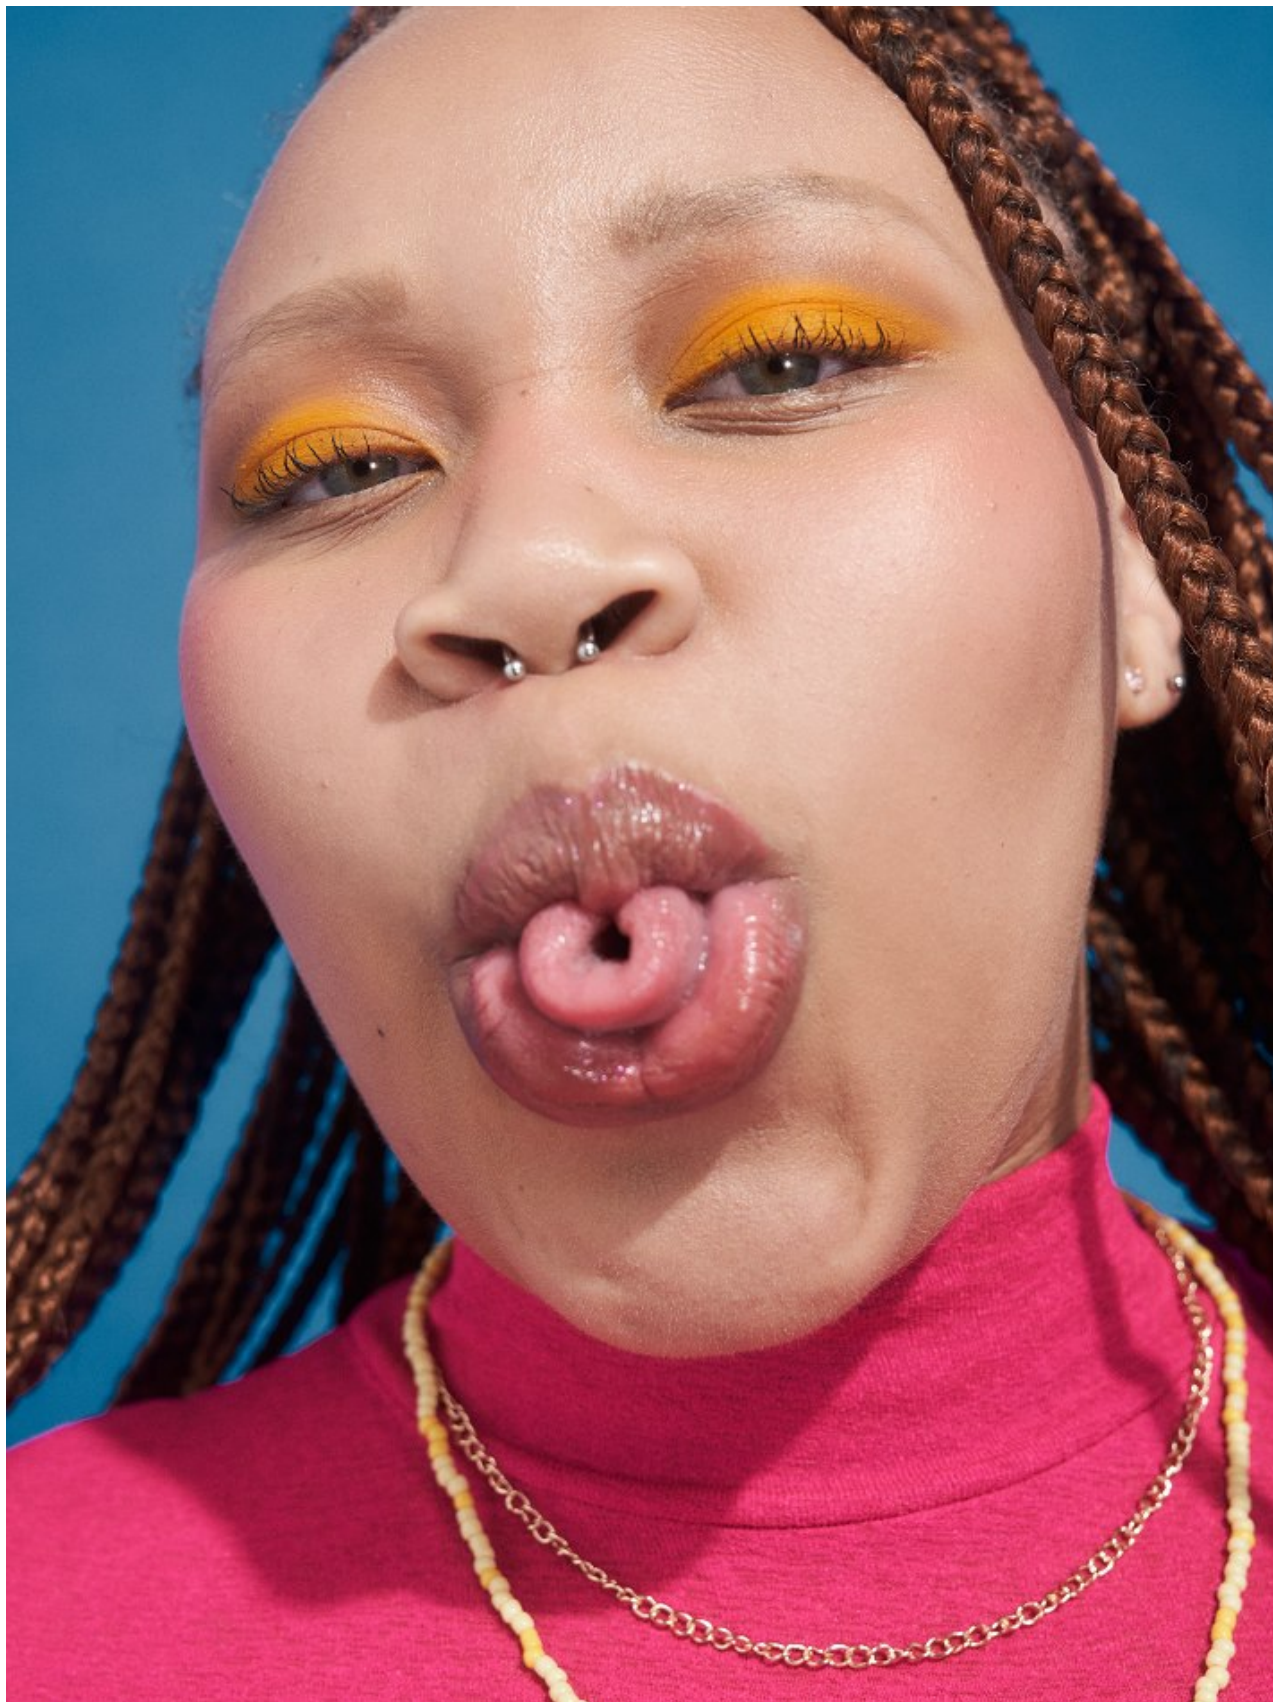

**citizen**  
*A Division Of Boss Models*

**LILEE NKEWANA**

Height: 153cm Bust: 108cm Waist: 92cm Hips: 130cm Shoe: 3 UK Hair: Dark Blonde Eyes: Blue/Green

**LILEE NKEWANA**

Height: 153cm Bust: 108cm Waist: 92cm Hips: 130cm Shoe: 3 UK Hair: Dark Blonde Eyes: Blue/Green

**LILEE NKEWANA**

Height: 153cm Bust: 108cm Waist: 92cm Hips: 130cm Shoe: 3 UK Hair: Dark Blonde Eyes: Blue/Green

**citizen**  
*A Division Of Boss Models*

**LILEE NKEWANA**

Height: 153cm Bust: 108cm Waist: 92cm Hips: 130cm Shoe: 3 UK Hair: Dark Blonde Eyes: Blue/Green

**citizen**  
*A Division Of Boss Models*

**LILEE NKEWANA**

Height: 153cm Bust: 108cm Waist: 92cm Hips: 130cm Shoe: 3 UK Hair: Dark Blonde Eyes: Blue/Green

**citizen**  
*A Division Of Boss Models*

**LILEE NKEWANA**