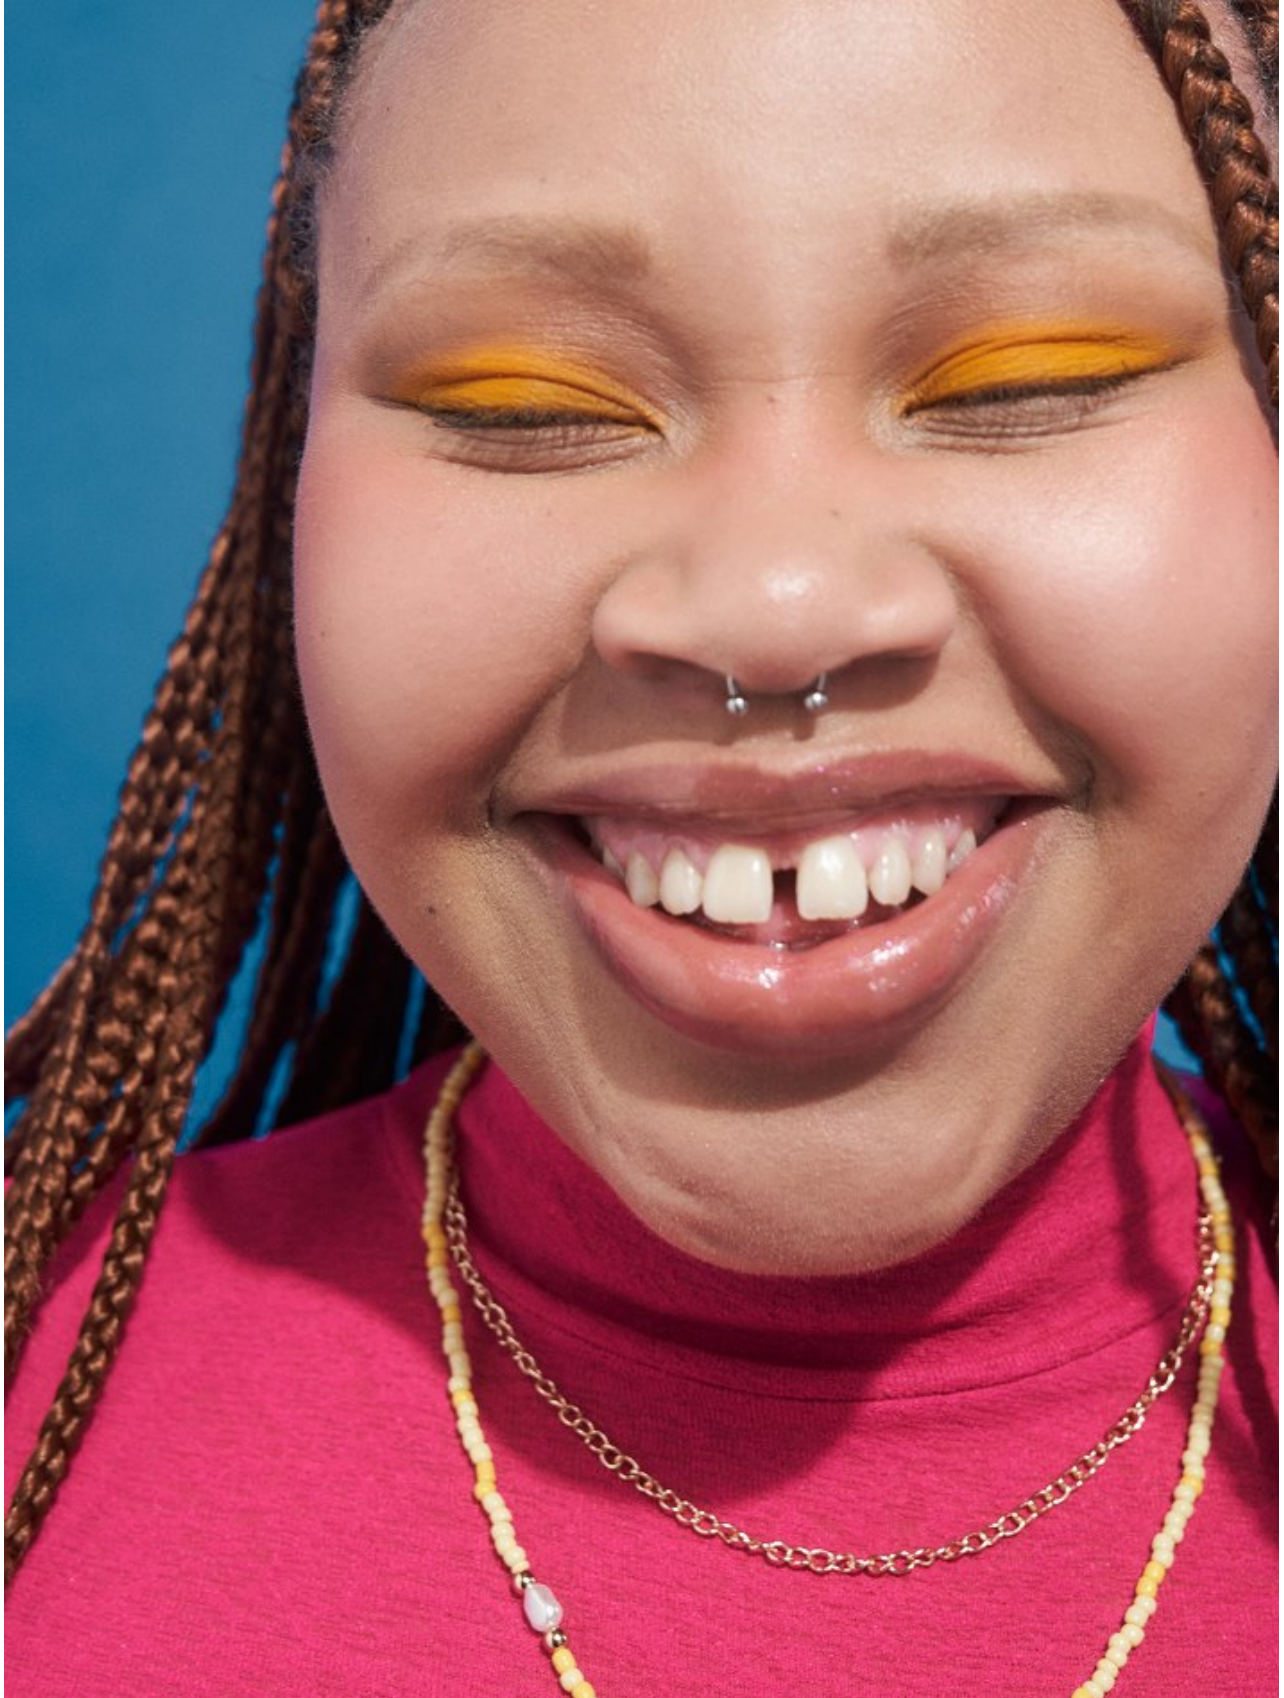

citizen
A Division Of Boss Models

LILEE NKEWANA

Height: 153cm Bust: 108cm Waist: 92cm Hips: 130cm Shoe: 3 UK Hair: Dark Blonde Eyes: Blue/Green

LILEE NKEWANA

Height: 153cm Bust: 108cm Waist: 92cm Hips: 130cm Shoe: 3 UK Hair: Dark Blonde Eyes: Blue/Green

LILEE NKEWANA

Height: 153cm Bust: 108cm Waist: 92cm Hips: 130cm Shoe: 3 UK Hair: Dark Blonde Eyes: Blue/Green

citizen
A Division Of Boss Models

LILEE NKEWANA

Height: 153cm Bust: 108cm Waist: 92cm Hips: 130cm Shoe: 3 UK Hair: Dark Blonde Eyes: Blue/Green

citizen
A Division Of Boss Models

LILEE NKEWANA

Height: 153cm Bust: 108cm Waist: 92cm Hips: 130cm Shoe: 3 UK Hair: Dark Blonde Eyes: Blue/Green

citizen
A Division Of Boss Models

LILEE NKEWANA

Height: 153cm Bust: 108cm Waist: 92cm Hips: 130cm Shoe: 3 UK Hair: Dark Blonde Eyes: Blue/Green