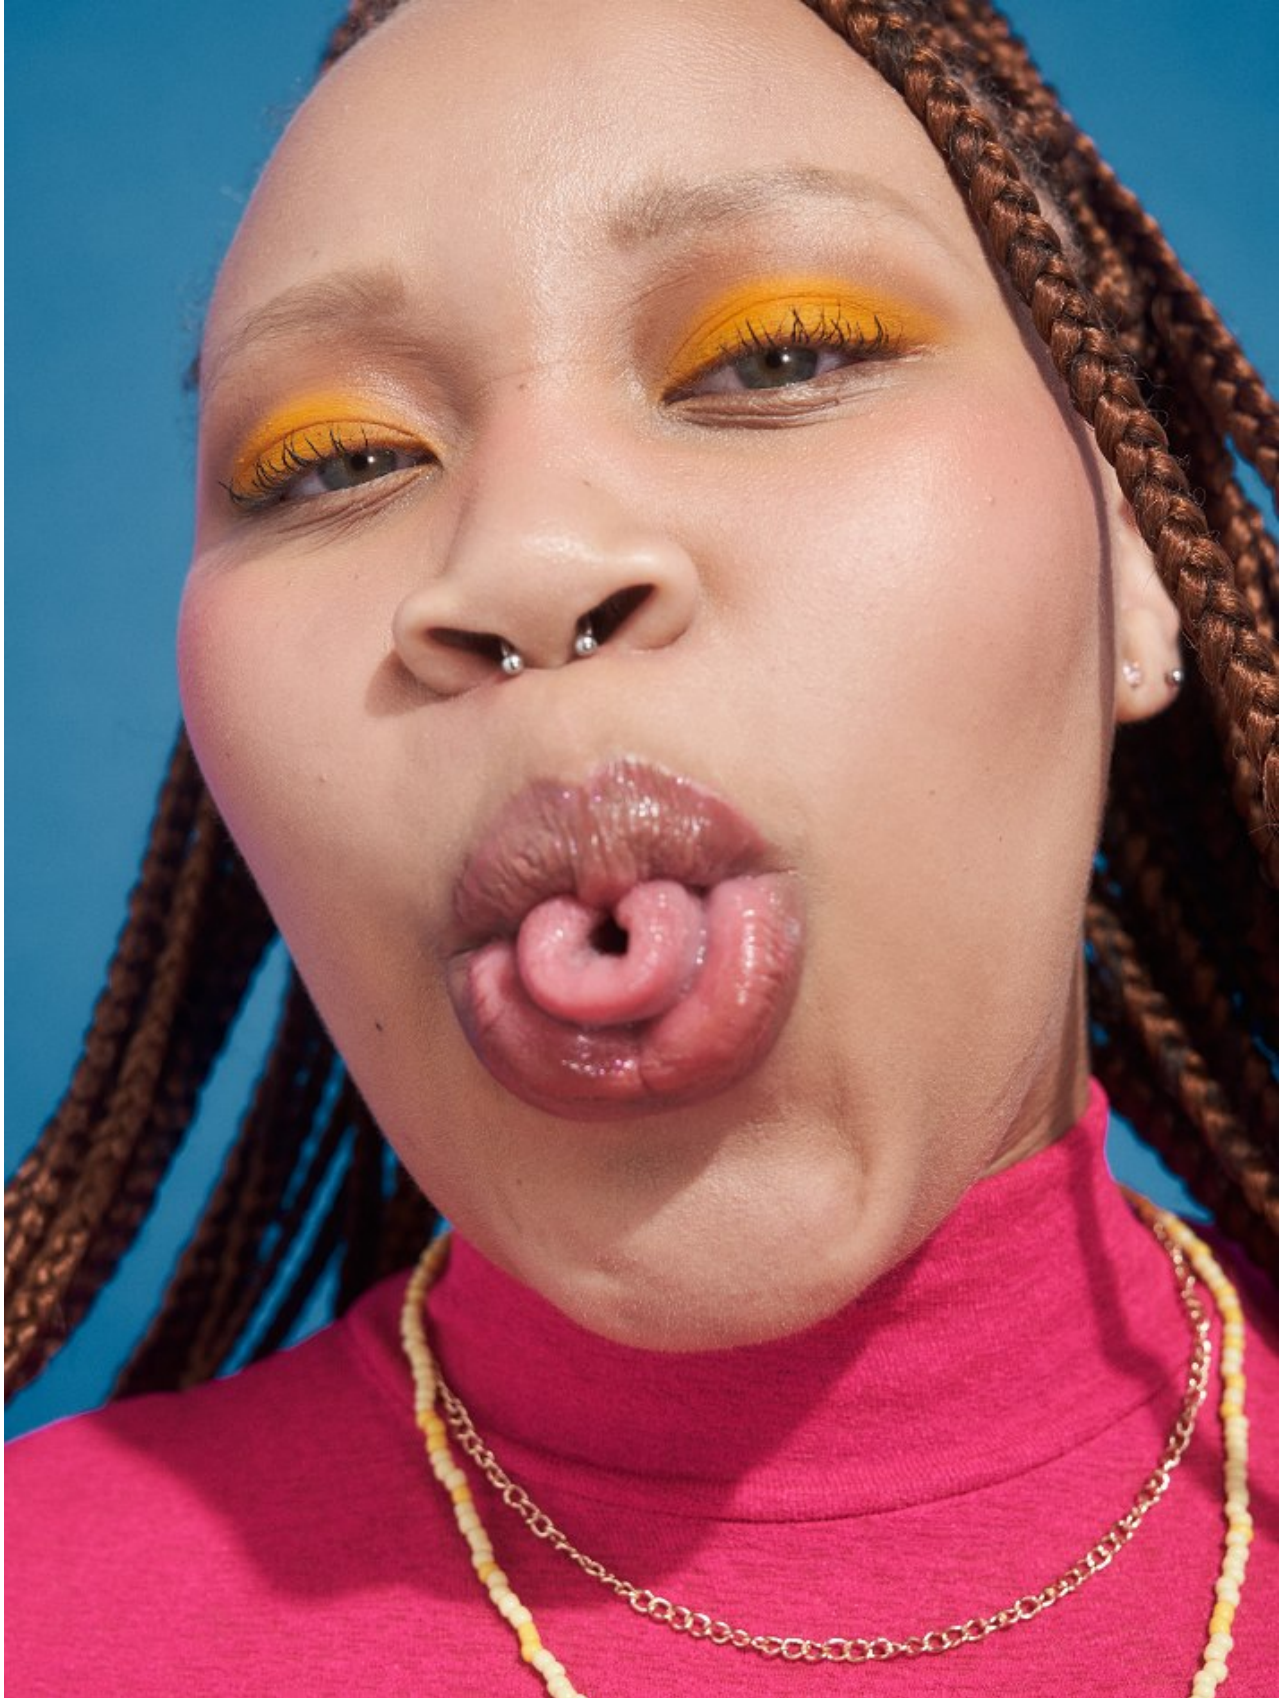

citizen
A Division Of Boss Models

LILEE NKEWANA

Height: 153cm Bust: 108cm Waist: 92cm Hips: 130cm Shoe: 3 UK Hair: Dark Blonde Eyes: Blue/Green

LILEE NKEWANA

Height: 153cm Bust: 108cm Waist: 92cm Hips: 130cm Shoe: 3 UK Hair: Dark Blonde Eyes: Blue/Green

LILEE NKEWANA

Height: 153cm Bust: 108cm Waist: 92cm Hips: 130cm Shoe: 3 UK Hair: Dark Blonde Eyes: Blue/Green

citizen
A Division Of Boss Models

LILEE NKEWANA

Height: 153cm Bust: 108cm Waist: 92cm Hips: 130cm Shoe: 3 UK Hair: Dark Blonde Eyes: Blue/Green

citizen
A Division Of Boss Models

LILEE NKEWANA

Height: 153cm Bust: 108cm Waist: 92cm Hips: 130cm Shoe: 3 UK Hair: Dark Blonde Eyes: Blue/Green

citizen
A Division Of Boss Models

LILEE NKEWANA

Height: 153cm Bust: 108cm Waist: 92cm Hips: 130cm Shoe: 3 UK Hair: Dark Blonde Eyes: Blue/Green