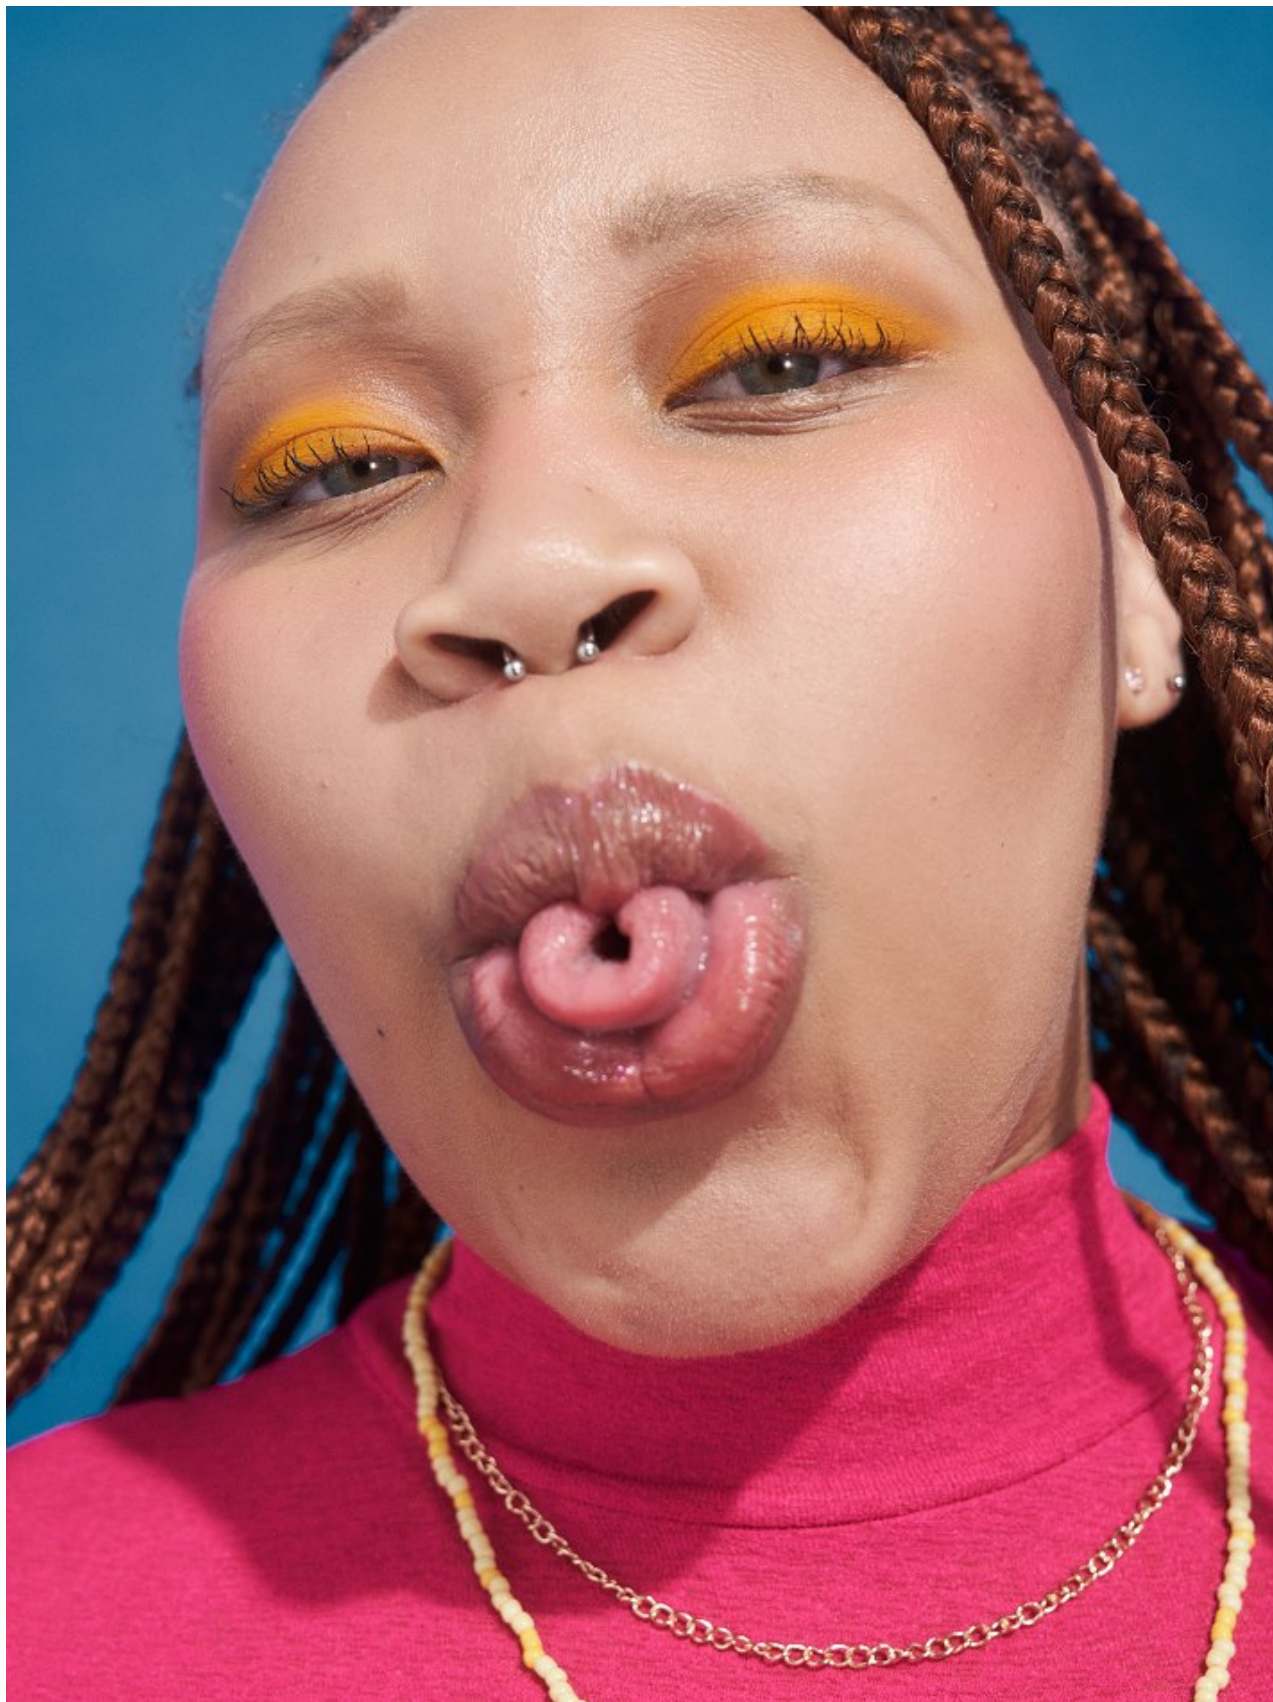

citizen
A Division Of Boss Models

LILEE NKEWANA

Height: 153cm Bust: 108cm Waist: 92cm Hips: 130cm Shoe: 3 UK Hair: Dark Blonde Eyes: Blue/Green

LILEE NKEWANA

Height: 153cm Bust: 108cm Waist: 92cm Hips: 130cm Shoe: 3 UK Hair: Dark Blonde Eyes: Blue/Green

LILEE NKEWANA

Height: 153cm Bust: 108cm Waist: 92cm Hips: 130cm Shoe: 3 UK Hair: Dark Blonde Eyes: Blue/Green

citizen
A Division Of Boss Models

LILEE NKEWANA

Height: 153cm Bust: 108cm Waist: 92cm Hips: 130cm Shoe: 3 UK Hair: Dark Blonde Eyes: Blue/Green