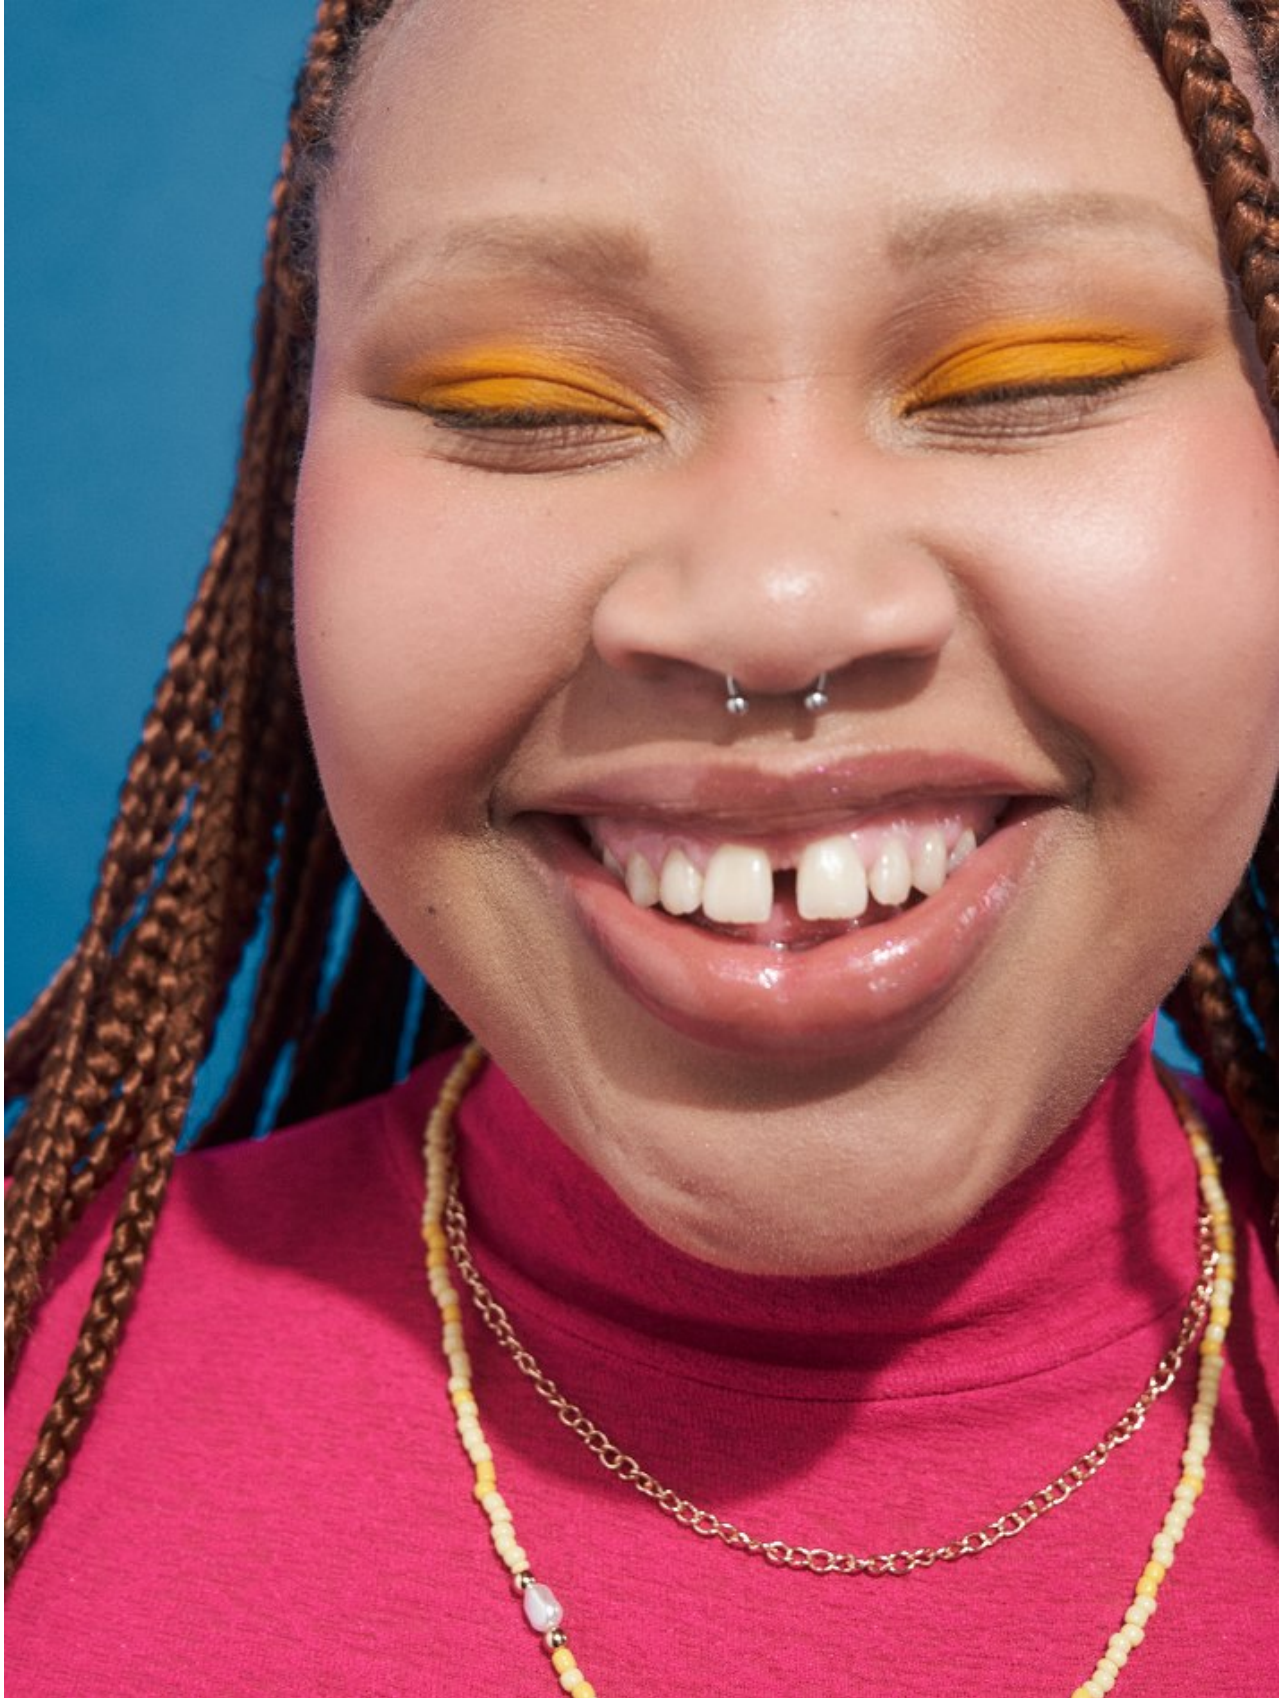

**citizen**  
*A Division Of Boss Models*

**LILEE NKEWANA**

Height: 153cm Bust: 108cm Waist: 92cm Hips: 130cm Shoe: 3 UK Hair: Dark Blonde Eyes: Blue/Green

**LILEE NKEWANA**

Height: 153cm Bust: 108cm Waist: 92cm Hips: 130cm Shoe: 3 UK Hair: Dark Blonde Eyes: Blue/Green

**LILEE NKEWANA**

Height: 153cm Bust: 108cm Waist: 92cm Hips: 130cm Shoe: 3 UK Hair: Dark Blonde Eyes: Blue/Green

**citizen**  
*A Division Of Boss Models*

**LILEE NKEWANA**

Height: 153cm Bust: 108cm Waist: 92cm Hips: 130cm Shoe: 3 UK Hair: Dark Blonde Eyes: Blue/Green

**citizen**  
*A Division Of Boss Models*

**LILEE NKEWANA**

Height: 153cm Bust: 108cm Waist: 92cm Hips: 130cm Shoe: 3 UK Hair: Dark Blonde Eyes: Blue/Green

**citizen**  
*A Division Of Boss Models*

**LILEE NKEWANA**