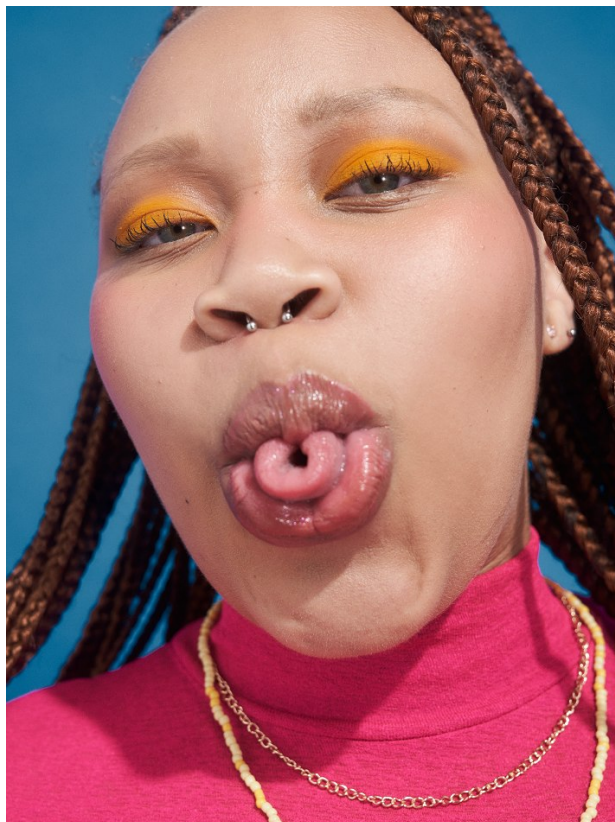

citizen
A Division Of Boss Models

LILEE NKEWANA

Height: 153cm Bust: 108cm Waist: 92cm Hips: 130cm Shoe: 3 UK Hair: Dark Blonde Eyes: Blue/Green

LILEE NKEWANA

Height: 153cm Bust: 108cm Waist: 92cm Hips: 130cm Shoe: 3 UK Hair: Dark Blonde Eyes: Blue/Green

LILEE NKEWANA

Height: 153cm Bust: 108cm Waist: 92cm Hips: 130cm Shoe: 3 UK Hair: Dark Blonde Eyes: Blue/Green

citizen
A Division Of Boss Models

LILEE NKEWANA

Height: 153cm Bust: 108cm Waist: 92cm Hips: 130cm Shoe: 3 UK Hair: Dark Blonde Eyes: Blue/Green

citizen
A Division Of Boss Models

LILEE NKEWANA

Height: 153cm Bust: 108cm Waist: 92cm Hips: 130cm Shoe: 3 UK Hair: Dark Blonde Eyes: Blue/Green