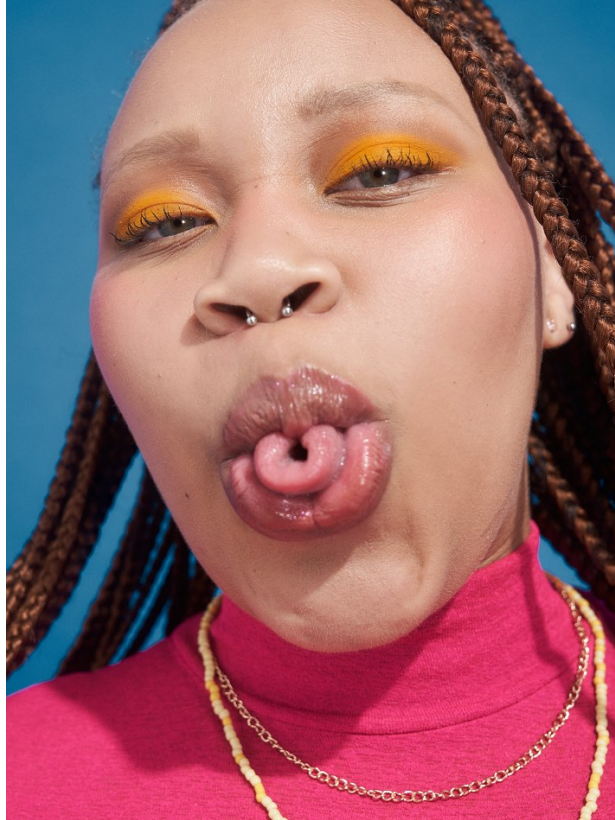

**citizen**  
*A Division Of Boss Models*

**LILEE NKEWANA**

Height: 153cm Bust: 108cm Waist: 92cm Hips: 130cm Shoe: 3 UK Hair: Dark Blonde Eyes: Blue/Green

**LILEE NKEWANA**

Height: 153cm Bust: 108cm Waist: 92cm Hips: 130cm Shoe: 3 UK Hair: Dark Blonde Eyes: Blue/Green

**LILEE NKEWANA**

Height: 153cm Bust: 108cm Waist: 92cm Hips: 130cm Shoe: 3 UK Hair: Dark Blonde Eyes: Blue/Green

**citizen**  
*A Division Of Boss Models*

**LILEE NKEWANA**

Height: 153cm Bust: 108cm Waist: 92cm Hips: 130cm Shoe: 3 UK Hair: Dark Blonde Eyes: Blue/Green

**citizen**  
*A Division Of Boss Models*

**LILEE NKEWANA**

Height: 153cm Bust: 108cm Waist: 92cm Hips: 130cm Shoe: 3 UK Hair: Dark Blonde Eyes: Blue/Green