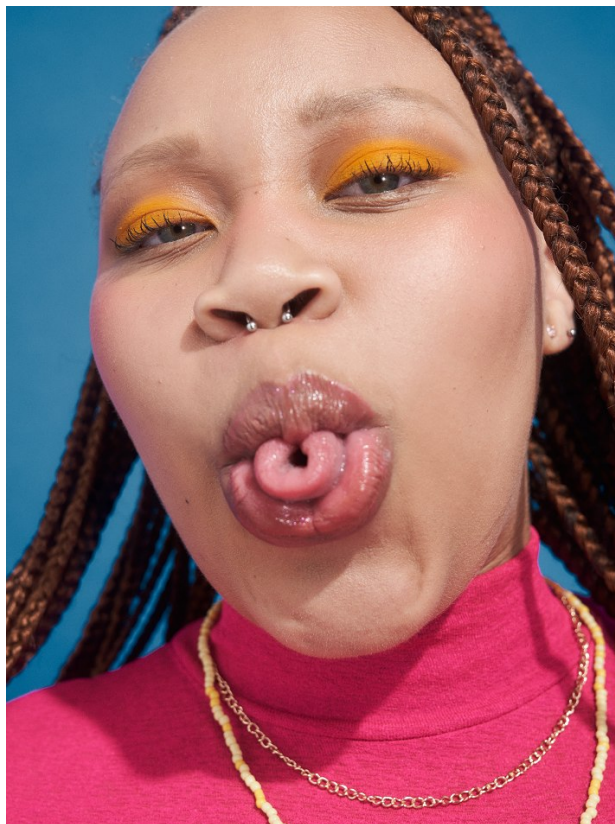

**citizen**  
*A Division Of Boss Models*

**LILEE NKEWANA**

Height: 153cm Bust: 108cm Waist: 92cm Hips: 130cm Shoe: 3 UK Hair: Dark Blonde Eyes: Blue/Green

**LILEE NKEWANA**

Height: 153cm Bust: 108cm Waist: 92cm Hips: 130cm Shoe: 3 UK Hair: Dark Blonde Eyes: Blue/Green

**LILEE NKEWANA**

Height: 153cm Bust: 108cm Waist: 92cm Hips: 130cm Shoe: 3 UK Hair: Dark Blonde Eyes: Blue/Green

**citizen**  
*A Division Of Boss Models*

**LILEE NKEWANA**

Height: 153cm Bust: 108cm Waist: 92cm Hips: 130cm Shoe: 3 UK Hair: Dark Blonde Eyes: Blue/Green

**citizen**  
*A Division Of Boss Models*

**LILEE NKEWANA**

Height: 153cm Bust: 108cm Waist: 92cm Hips: 130cm Shoe: 3 UK Hair: Dark Blonde Eyes: Blue/Green