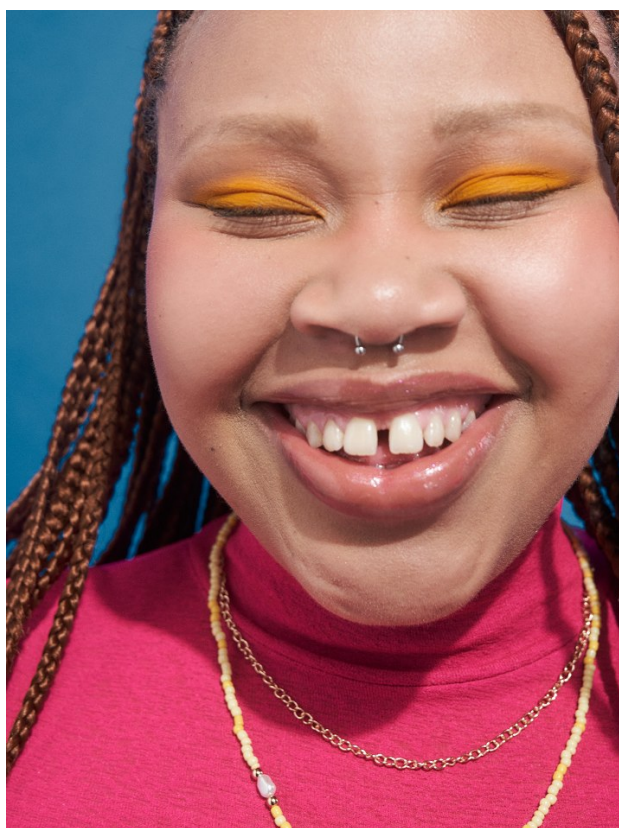

citizen
A Division Of Boss Models

LILEE NKEWANA

Height: 153cm Bust: 108cm Waist: 92cm Hips: 130cm Shoe: 3 UK Hair: Dark Blonde Eyes: Blue/Green

LILEE NKEWANA

Height: 153cm Bust: 108cm Waist: 92cm Hips: 130cm Shoe: 3 UK Hair: Dark Blonde Eyes: Blue/Green

LILEE NKEWANA

Height: 153cm Bust: 108cm Waist: 92cm Hips: 130cm Shoe: 3 UK Hair: Dark Blonde Eyes: Blue/Green

citizen
A Division Of Boss Models

LILEE NKEWANA

Height: 153cm Bust: 108cm Waist: 92cm Hips: 130cm Shoe: 3 UK Hair: Dark Blonde Eyes: Blue/Green

citizen
A Division Of Boss Models

LILEE NKEWANA

Height: 153cm Bust: 108cm Waist: 92cm Hips: 130cm Shoe: 3 UK Hair: Dark Blonde Eyes: Blue/Green