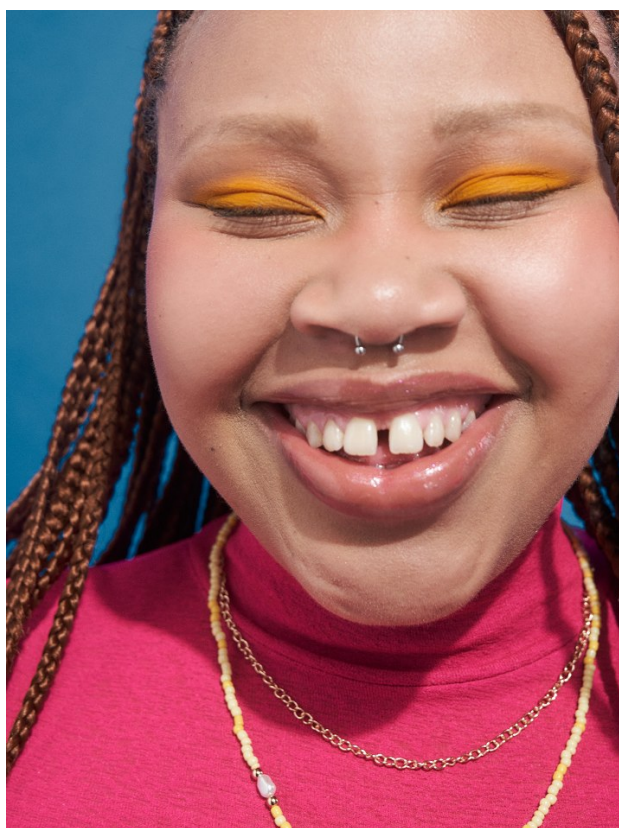

**citizen**  
*A Division Of Boss Models*

**LILEE NKEWANA**

Height: 153cm Bust: 108cm Waist: 92cm Hips: 130cm Shoe: 3 UK Hair: Dark Blonde Eyes: Blue/Green

**LILEE NKEWANA**

Height: 153cm Bust: 108cm Waist: 92cm Hips: 130cm Shoe: 3 UK Hair: Dark Blonde Eyes: Blue/Green

**LILEE NKEWANA**

Height: 153cm Bust: 108cm Waist: 92cm Hips: 130cm Shoe: 3 UK Hair: Dark Blonde Eyes: Blue/Green

**citizen**  
*A Division Of Boss Models*

**LILEE NKEWANA**

Height: 153cm Bust: 108cm Waist: 92cm Hips: 130cm Shoe: 3 UK Hair: Dark Blonde Eyes: Blue/Green

**citizen**  
*A Division Of Boss Models*

**LILEE NKEWANA**

Height: 153cm Bust: 108cm Waist: 92cm Hips: 130cm Shoe: 3 UK Hair: Dark Blonde Eyes: Blue/Green