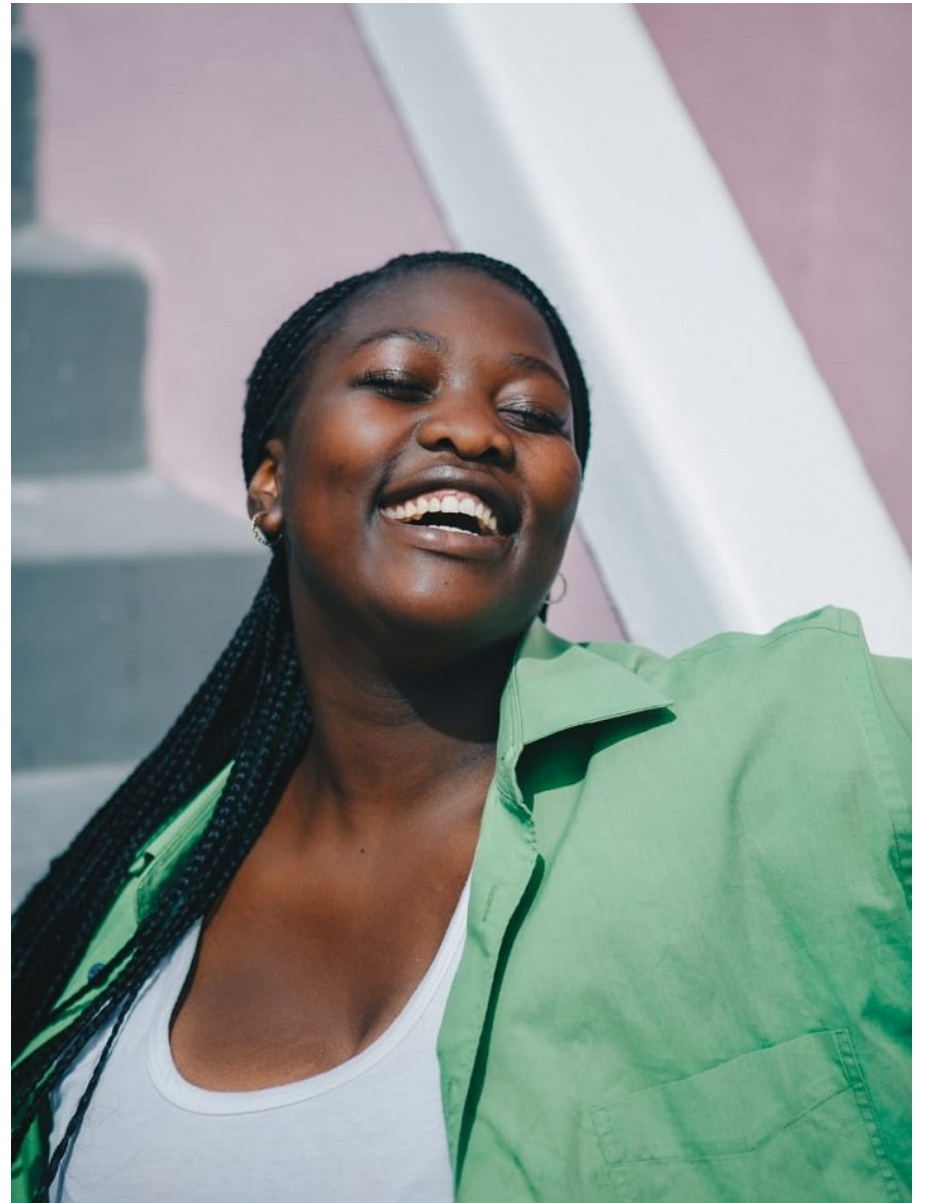

OKUHLE STOFILE

Height: 161cm Bust: 120cm Waist: 102cm Hips: 134cm Shoe: 6 UK Hair: Black Eyes: Brown