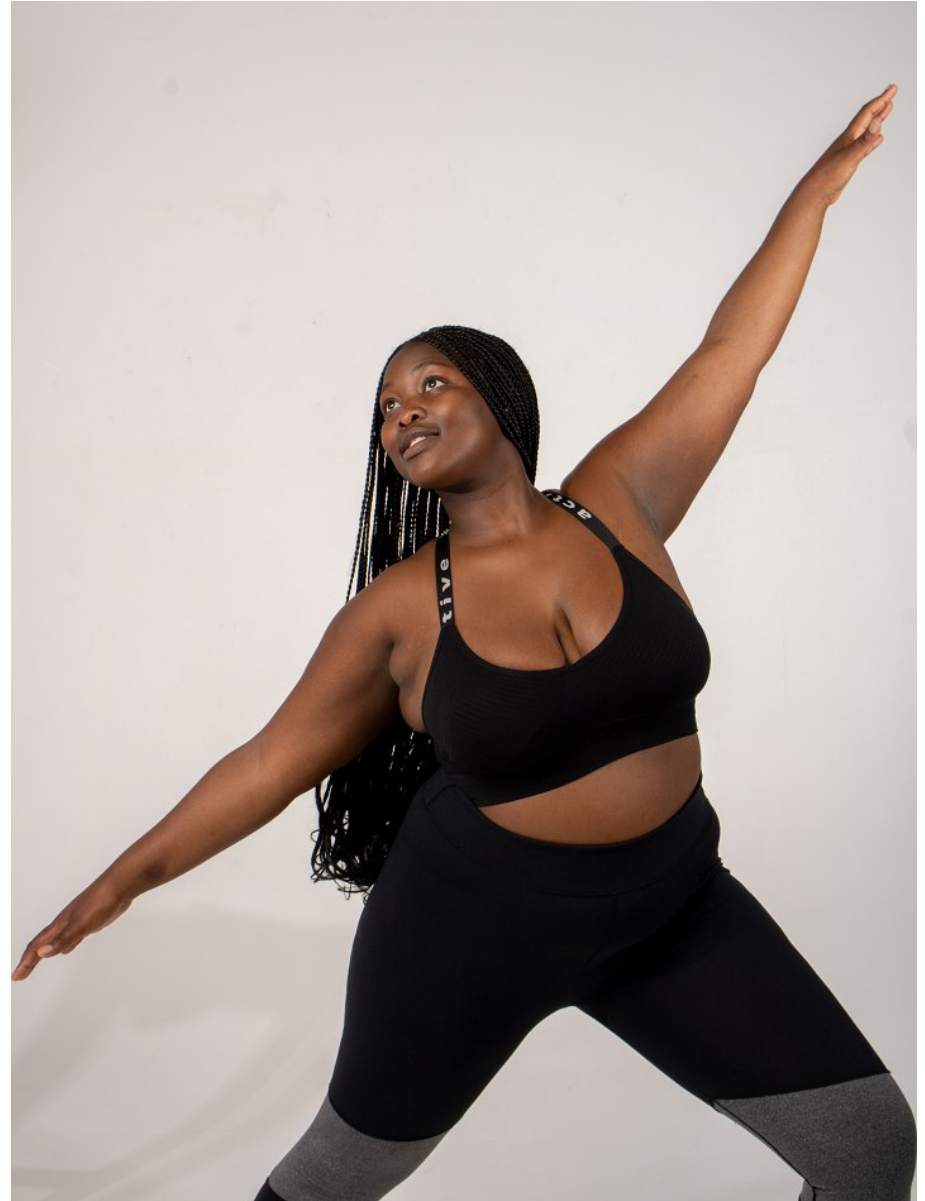

OKUHLE STOFILE

Height: 161cm Bust: 125cm Waist: 104cm Hips: 136cm Shoe: 6 UK Hair: Black Eyes: Brown