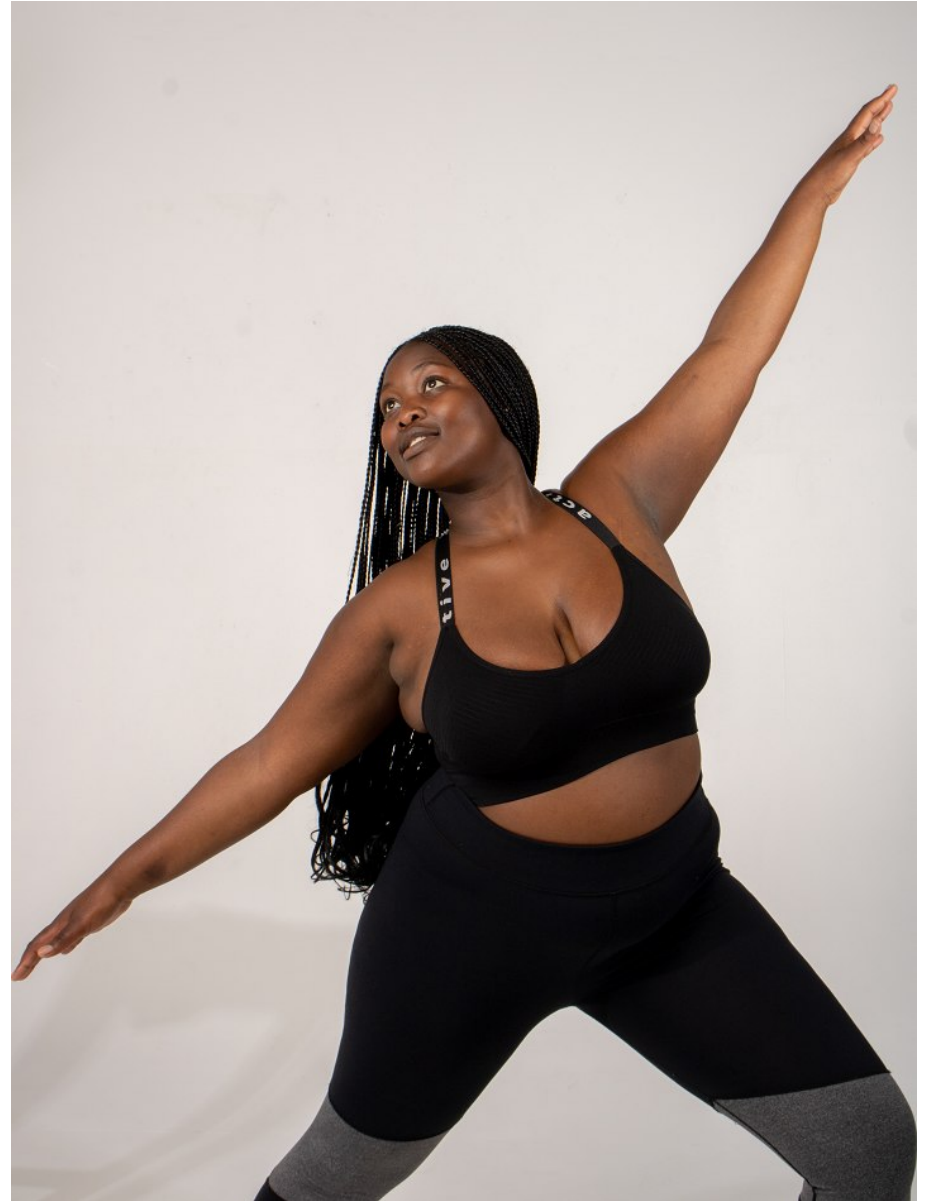

OKUHLE STOFILE

Height: 161cm Bust: 120cm Waist: 102cm Hips: 134cm Shoe: 6 UK Hair: Black Eyes: Brown