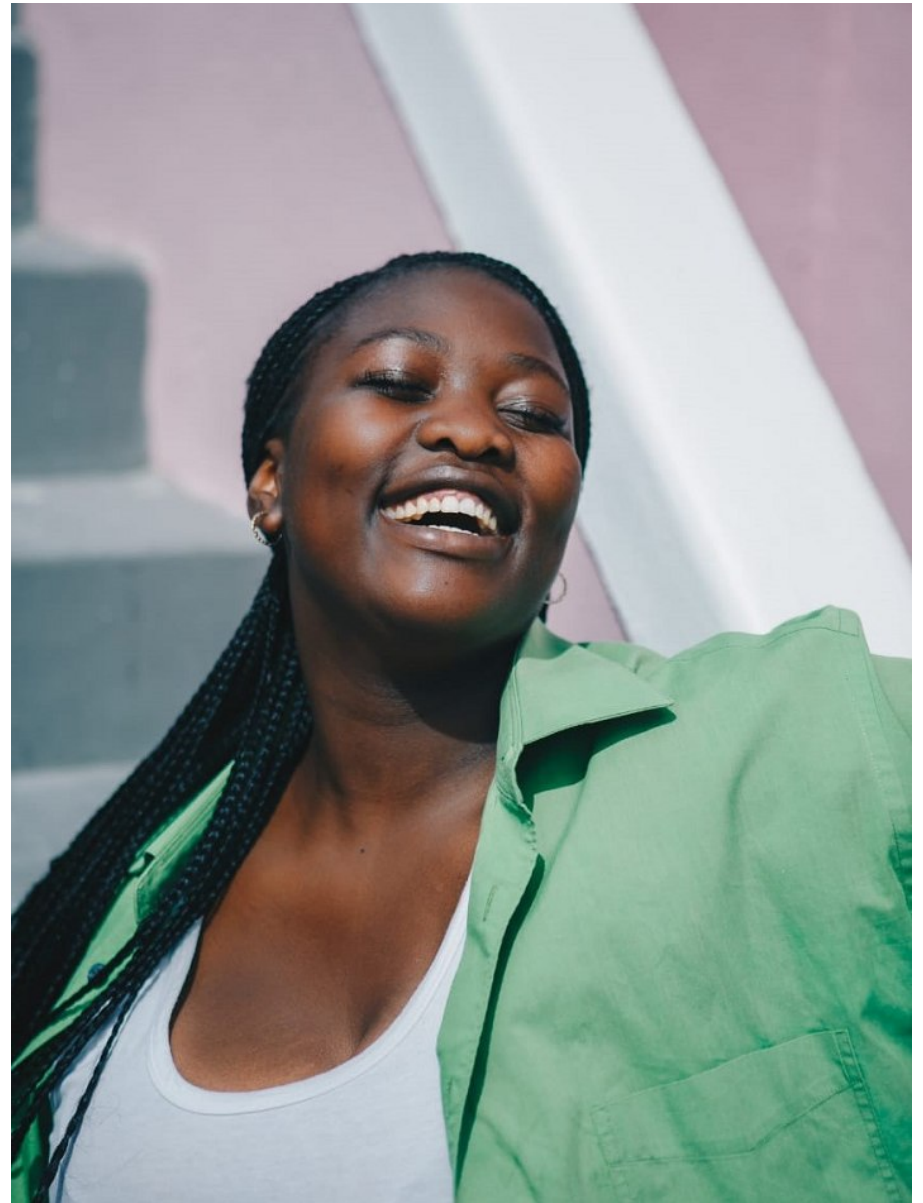

OKUHLE STOFILE

Height: 161cm Bust: 125cm Waist: 104cm Hips: 136cm Shoe: 6 UK Hair: Black Eyes: Brown