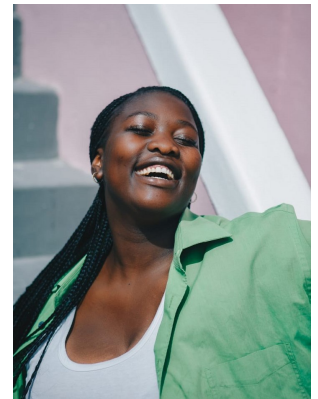

citizen
A Division Of Boss Models

OKUHLE STOFILE

Height: 161cm Bust: 120cm Waist: 102cm Hips: 134cm Shoe: 6 UK Hair: Black Eyes: Brown