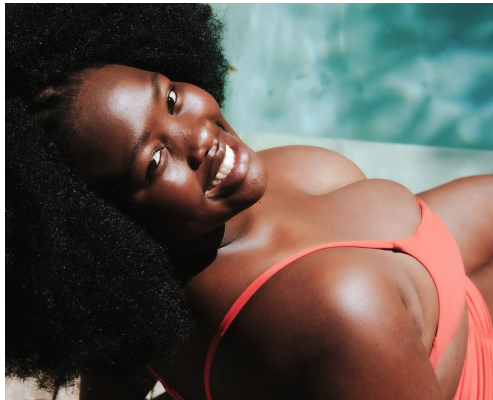

citizen
A Division Of Boss Models

OKUHLE STOFILE

Height: 161cm Bust: 120cm Waist: 102cm Hips: 134cm Shoe: 6 UK Hair: Black Eyes: Brown