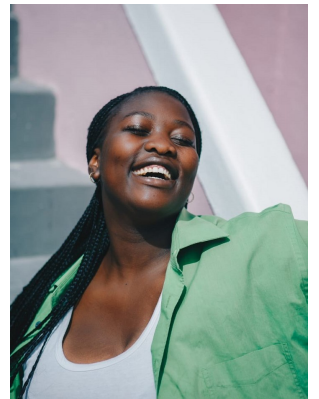

**citizen**  
*A Division Of Boss Models*

**OKUHLE STOFILE**

Height: 161cm Bust: 125cm Waist: 104cm Hips: 136cm Shoe: 6 UK Hair: Black Eyes: Brown