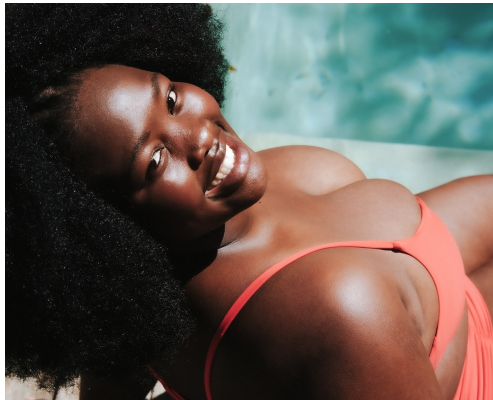

**citizen**  
*A Division Of Boss Models*

**OKUHLE STOFILE**

Height: 161cm Bust: 125cm Waist: 104cm Hips: 136cm Shoe: 6 UK Hair: Black Eyes: Brown