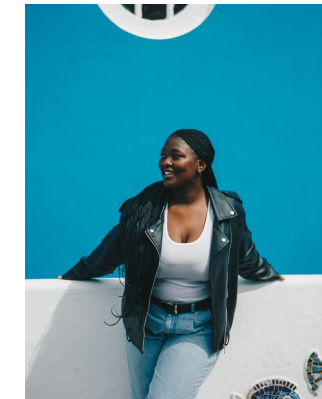

citizen
A Division Of Boss Models

OKUHLE STOFILE

Height: 161cm Bust: 120cm Waist: 102cm Hips: 134cm Shoe: 6 UK Hair: Black Eyes: Brown