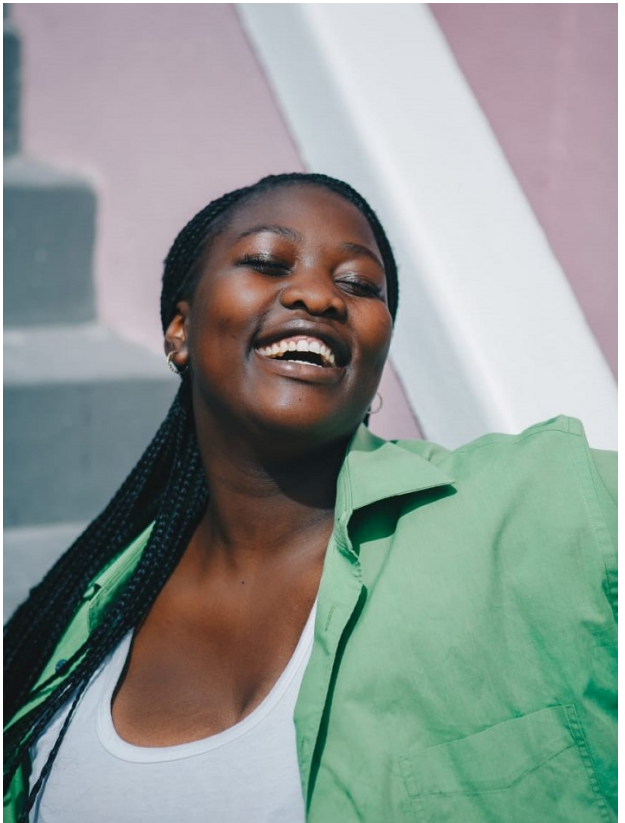

citizen
A Division Of Boss Models

OKUHLE STOFILE

Height: 161cm Bust: 125cm Waist: 104cm Hips: 136cm Shoe: 6 UK Hair: Black Eyes: Brown

citizen
A Division Of Boss Models

OKUHLE STOFILE

Height: 161cm Bust: 125cm Waist: 104cm Hips: 136cm Shoe: 6 UK Hair: Black Eyes: Brown

OKUHLE STOFILE

Height: 161cm Bust: 125cm Waist: 104cm Hips: 136cm Shoe: 6 UK Hair: Black Eyes: Brown

OKUHLE STOFILE

Height: 161cm Bust: 125cm Waist: 104cm Hips: 136cm Shoe: 6 UK Hair: Black Eyes: Brown

OKUHLE STOFILE

Height: 161cm Bust: 125cm Waist: 104cm Hips: 136cm Shoe: 6 UK Hair: Black Eyes: Brown