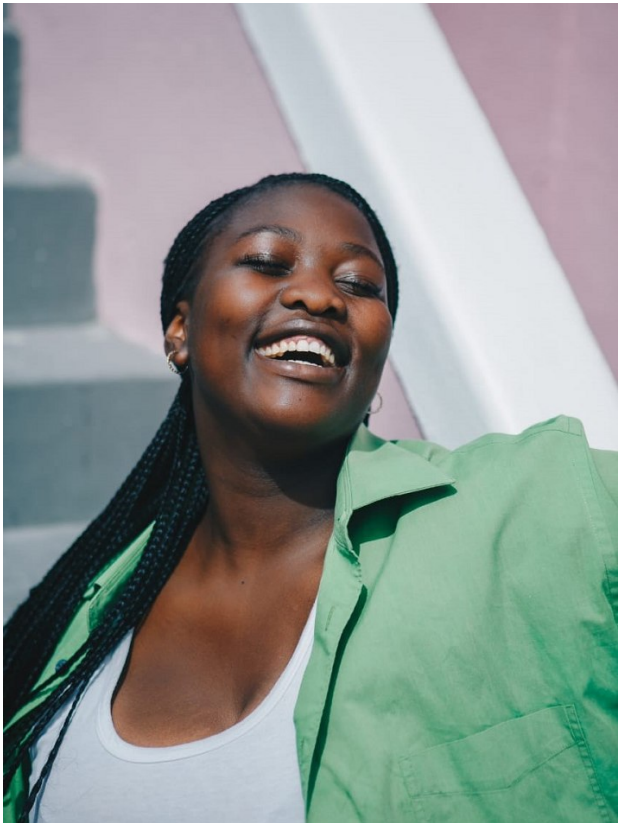

**citizen**  
*A Division Of Boss Models*

**OKUHLE STOFILE**

Height: 161cm Bust: 120cm Waist: 102cm Hips: 134cm Shoe: 6 UK Hair: Black Eyes: Brown

**citizen**  
*A Division Of Boss Models*

**OKUHLE STOFILE**

Height: 161cm Bust: 120cm Waist: 102cm Hips: 134cm Shoe: 6 UK Hair: Black Eyes: Brown

**OKUHLE STOFILE**

Height: 161cm Bust: 120cm Waist: 102cm Hips: 134cm Shoe: 6 UK Hair: Black Eyes: Brown

**OKUHLE STOFILE**

Height: 161cm Bust: 120cm Waist: 102cm Hips: 134cm Shoe: 6 UK Hair: Black Eyes: Brown

**OKUHLE STOFILE**

Height: 161cm Bust: 120cm Waist: 102cm Hips: 134cm Shoe: 6 UK Hair: Black Eyes: Brown