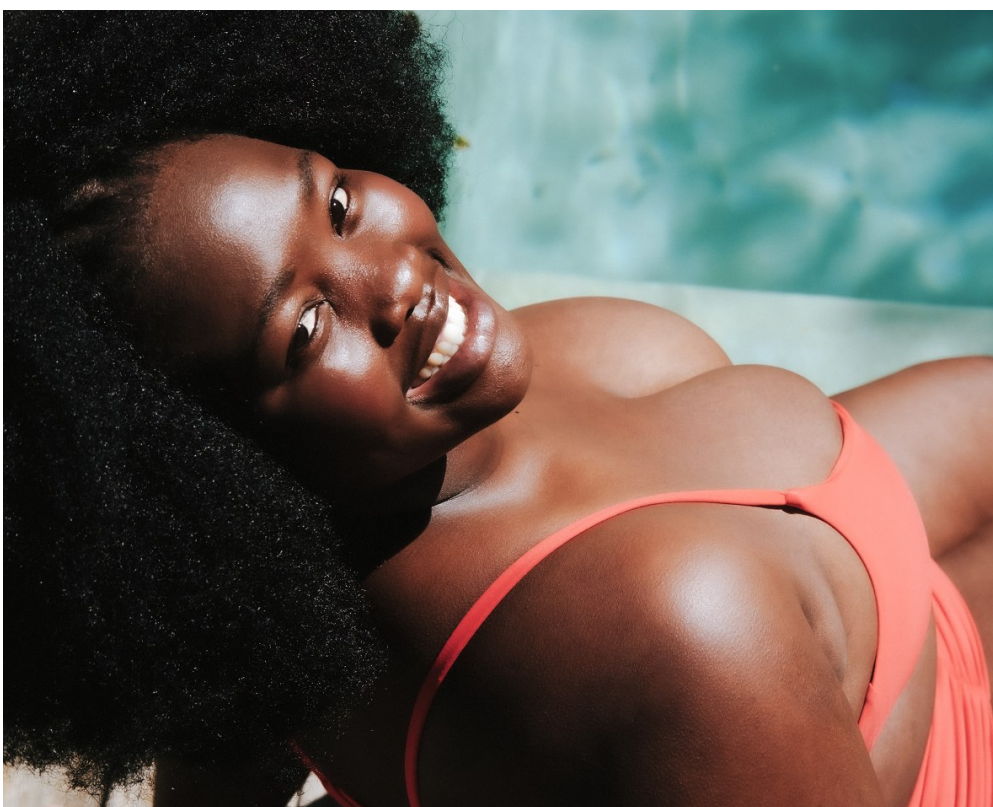

citizen
A Division Of Boss Models

OKUHLE STOFILE

Height: 161cm Bust: 125cm Waist: 104cm Hips: 136cm Shoe: 6 UK Hair: Black Eyes: Brown

citizen
A Division Of Boss Models

OKUHLE STOFILE

Height: 161cm Bust: 125cm Waist: 104cm Hips: 136cm Shoe: 6 UK Hair: Black Eyes: Brown

OKUHLE STOFILE

Height: 161cm Bust: 125cm Waist: 104cm Hips: 136cm Shoe: 6 UK Hair: Black Eyes: Brown

OKUHLE STOFILE

Height: 161cm Bust: 125cm Waist: 104cm Hips: 136cm Shoe: 6 UK Hair: Black Eyes: Brown

OKUHLE STOFILE

Height: 161cm Bust: 125cm Waist: 104cm Hips: 136cm Shoe: 6 UK Hair: Black Eyes: Brown