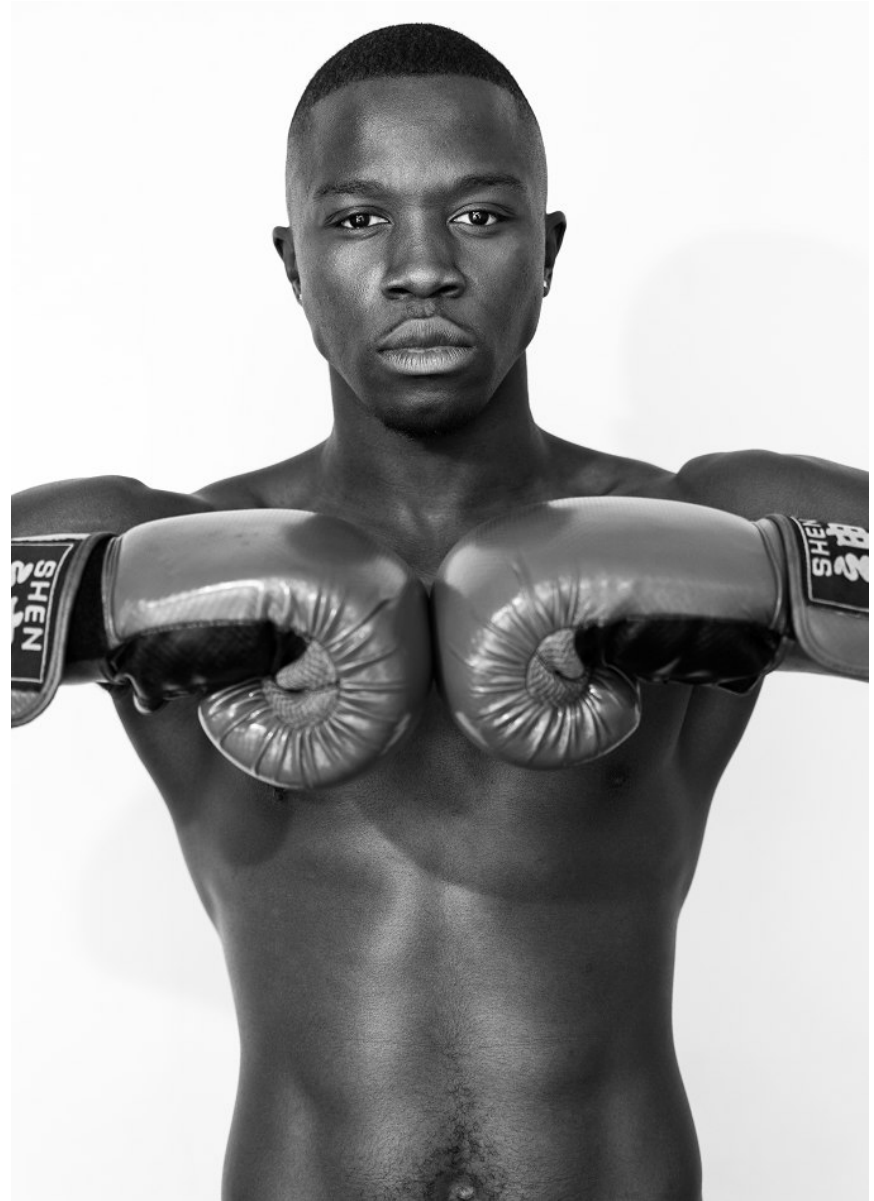

citizen
A Division Of Boss Models

TK NDEBELE

Height: 181cm Chest: 97cm Waist: 70cm Suit: 38 R Shoe: 9 UK Hair: Brown Eyes: Black

TK NDEBELE

Height: 181cm Chest: 97cm Waist: 70cm Suit: 38 R Shoe: 9 UK Hair: Brown Eyes: Black

TK NDEBELE

Height: 181cm Chest: 97cm Waist: 70cm Suit: 38 R Shoe: 9 UK Hair: Brown Eyes: Black

citizen
A Division Of Boss Models

TK NDEBELE

Height: 181cm Chest: 97cm Waist: 70cm Suit: 38 R Shoe: 9 UK Hair: Brown Eyes: Black

citizen
A Division Of Boss Models

TK NDEBELE

Height: 181cm Chest: 97cm Waist: 70cm Suit: 38 R Shoe: 9 UK Hair: Brown Eyes: Black

citizen
A Division Of Boss Models

TK NDEBELE

Height: 181cm Chest: 97cm Waist: 70cm Suit: 38 R Shoe: 9 UK Hair: Brown Eyes: Black