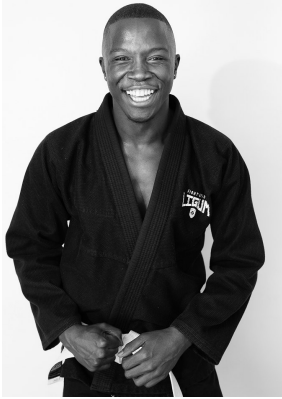

citizen

A Division Of Boss Models

TK NDEBELE

Height: 181cm Chest: 97cm Waist: 70cm Suit: 38 R Shoe: 9 UK Hair: Brown Eyes: Black

citizen
A Division Of Boss Models

TK NDEBELE

Height: 181cm Chest: 97cm Waist: 70cm Suit: 38 R Shoe: 9 UK Hair: Brown Eyes: Black