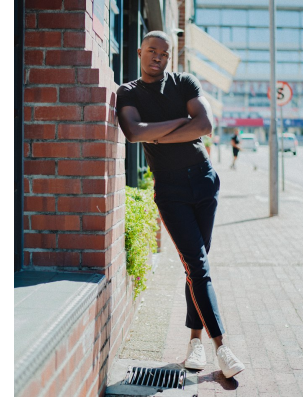

citizen

A Division Of Boss Models

TK NDEBELE

Height: 181cm Chest: 97cm Waist: 70cm Suit: 38 R Shoe: 9 UK Hair: Brown Eyes: Black

citizen
A Division Of Boss Models

TK NDEBELE

Height: 181cm Chest: 97cm Waist: 70cm Suit: 38 R Shoe: 9 UK Hair: Brown Eyes: Black