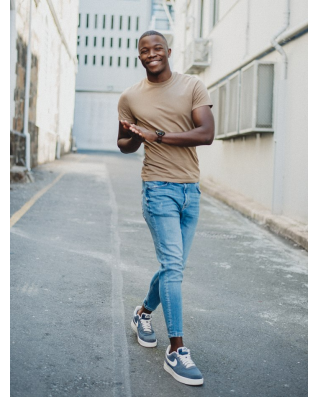

citizen

A Division Of Boss Models

TK NDEBELE

Height: 181cm Chest: 97cm Waist: 70cm Suit: 38 R Shoe: 9 UK Hair: Brown Eyes: Black

citizen
A Division Of Boss Models

TK NDEBELE

Height: 181cm Chest: 97cm Waist: 70cm Suit: 38 R Shoe: 9 UK Hair: Brown Eyes: Black