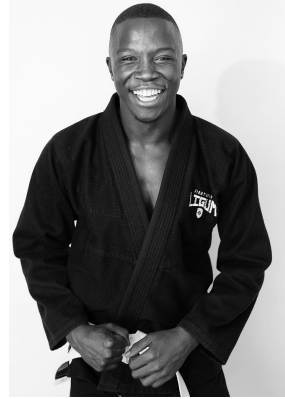

citizen

A Division Of Boss Models

TK NDEBELE

Height: 181cm Chest: 97cm Waist: 70cm Suit: 38 R Shoe: 9 UK Hair: Brown Eyes: Black

citizen
A Division Of Boss Models

TK NDEBELE

Height: 181cm Chest: 97cm Waist: 70cm Suit: 38 R Shoe: 9 UK Hair: Brown Eyes: Black