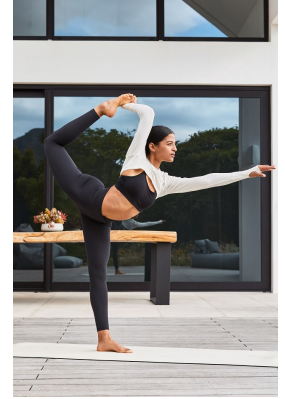

citizen

A Division Of Boss Models

KAY-LYNN APOLLOS

Height: 167cm Bust: 82cm Waist: 64cm Hips: 93cm Shoe: 5.5 UK Hair: Brown Eyes: Hazel

citizen
A Division Of Boss Models

KAY-LYNN APOLLOS

Height: 167cm Bust: 82cm Waist: 64cm Hips: 93cm Shoe: 5.5 UK Hair: Brown Eyes: Hazel